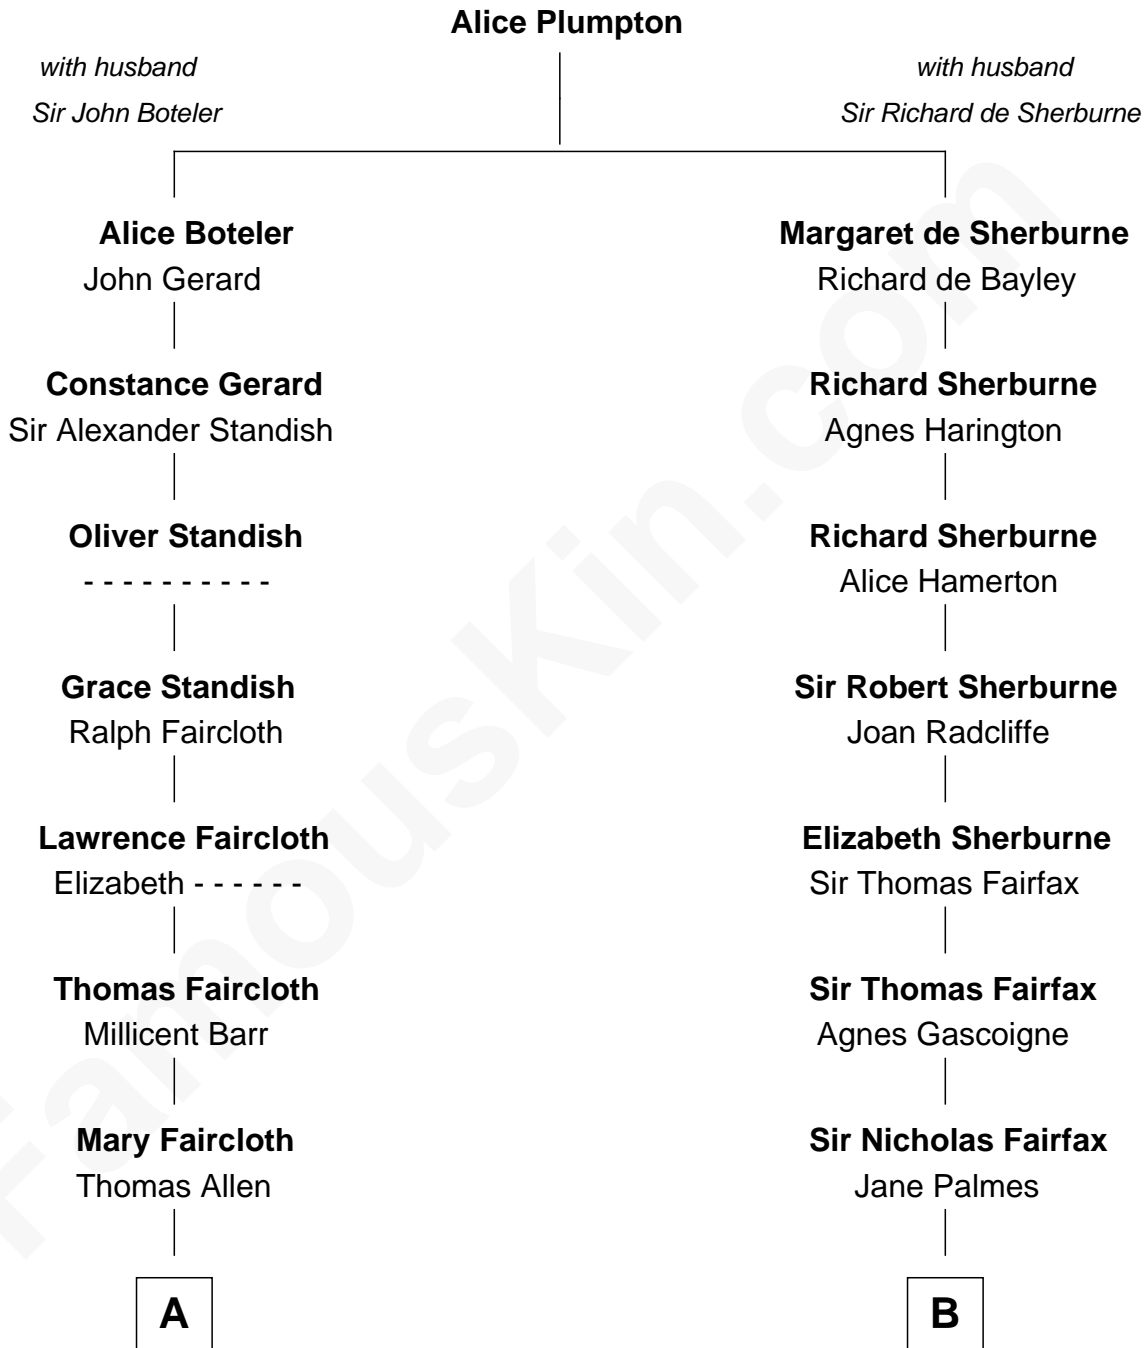

FamousKin.com Relationship Chart of

George W. Bush
43rd U.S. President

19th cousin 1 time removed of

Princess Diana
Princess of Wales

C

Prescott Sheldon Bush

Dorothy Wear Walker

George Herbert Walker Bush

Barbara Pierce

George W. Bush

43rd U.S. President

D

Charles Robert Spencer

Margaret Baring

Albert Edward John Spencer

Cynthia Elinor Beatrix Hamilton

Edward John Spencer

Frances Ruth Burke Roche

Princess Diana

Princess of Wales

FamousKin.com