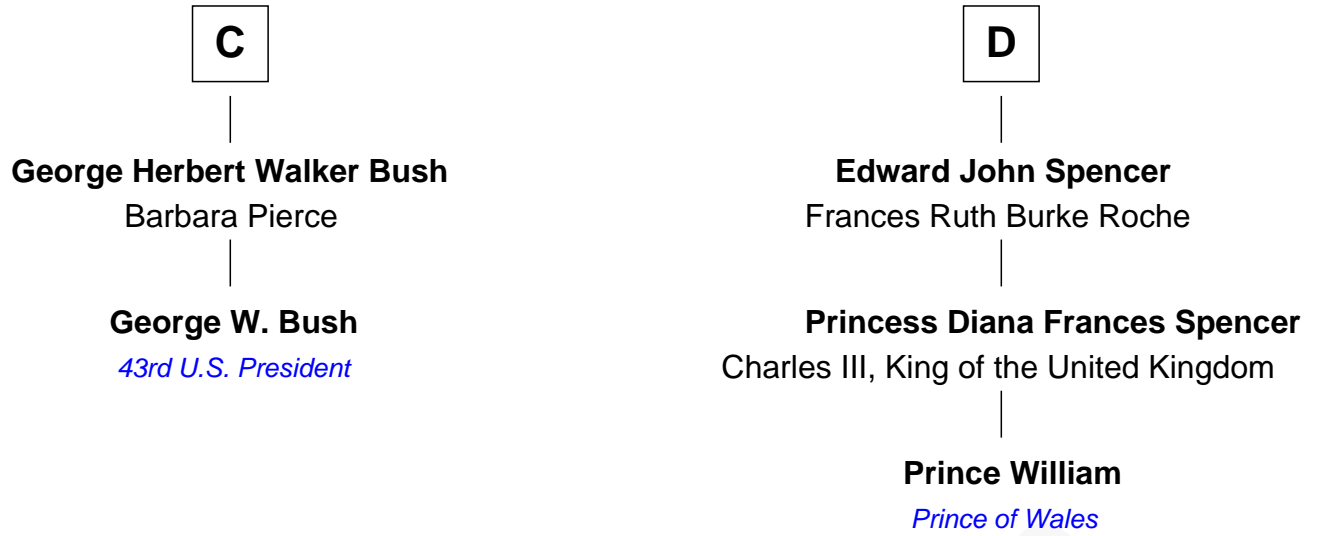

# FamousKin.com Relationship Chart of

**George W. Bush**  
43rd U.S. President

18th cousin 1 time removed of

**Prince William**  
Prince of Wales

**Sir Richard de Vere**  
Alice Sergeaux

**Sir John de Vere**  
Elizabeth Howard

**Joan de Vere**  
Sir William Norreys

**Margaret Norreys**  
Gilbert Bullock

**Thomas Bullock**  
Alice Kingsmill

**Richard Bullock**  
Alice Berrington

**William Bullock**  
-----

**Elizabeth Bullock**  
Augustine Clement

**A**

**Sir Robert de Vere**  
Joan Courtenay

**John de Vere**  
Alice Colbroke

**John de Vere**  
Elizabeth Trussel

**Anne de Vere**  
Edmund Sheffield

**Sir John Sheffield**  
Douglas Howard

**Edmund Sheffield**  
Ursula Tyrwhitt

**Mary Sheffield**  
Ferdinando Fairfax

**B**

William photo by [InSapphoWeTrust](#) (CC BY-SA 2.0)