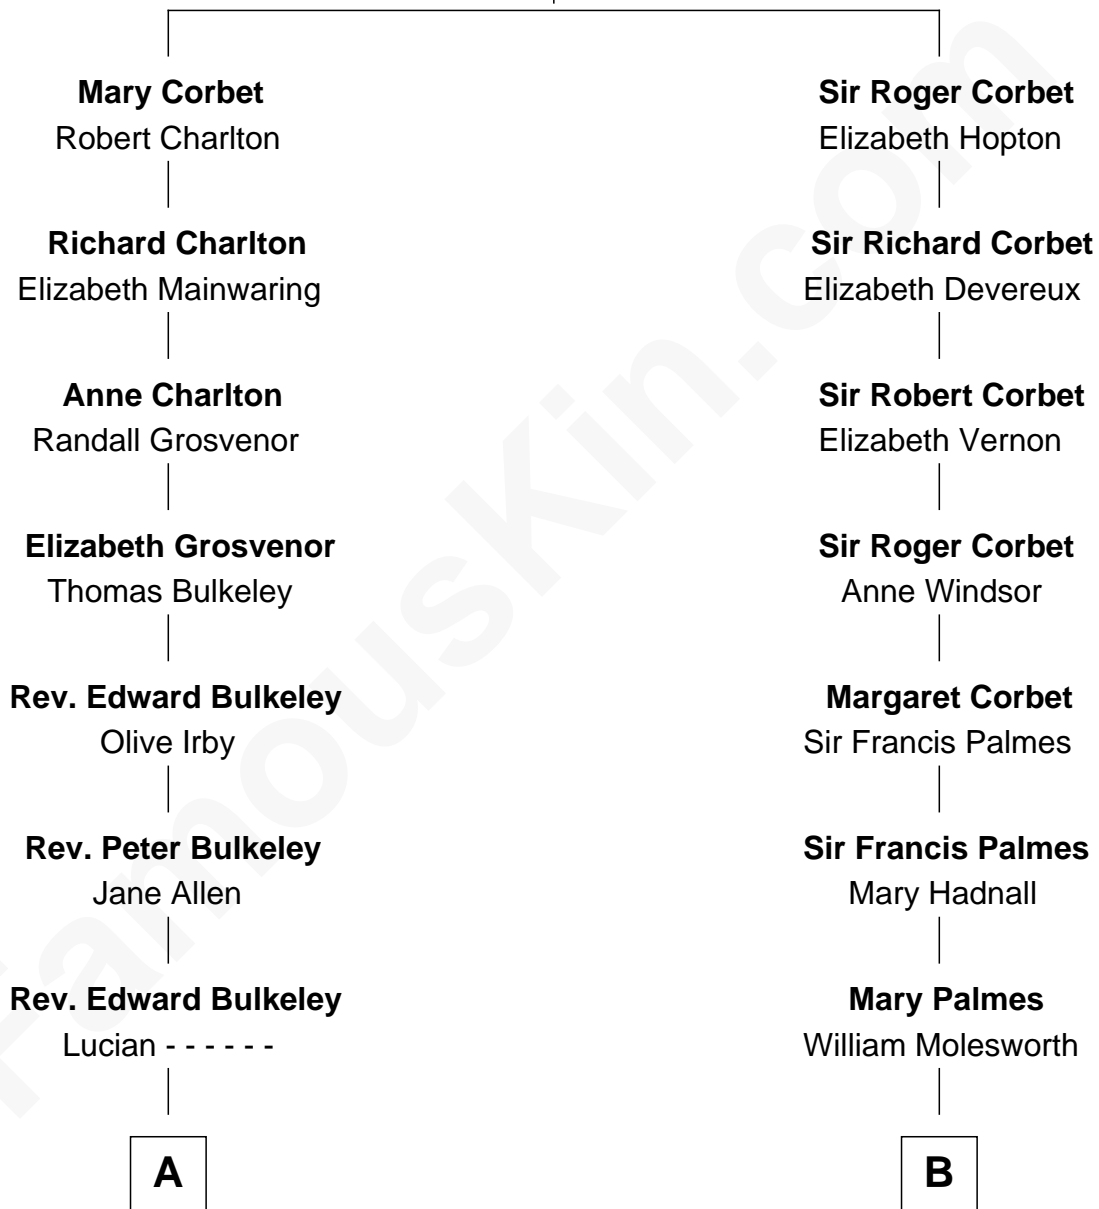

# FamousKin.com Relationship Chart of

**George W. Bush**  
43rd U.S. President

17th cousin 1 time removed of

**Prince William**  
Prince of Wales

**Sir Robert Corbet**  
Margaret - - - - -

C

**Princess Diana Frances Spencer**  
Charles III, King of the United Kingdom

**Prince William**  
*Prince of Wales*

FamousKin.com