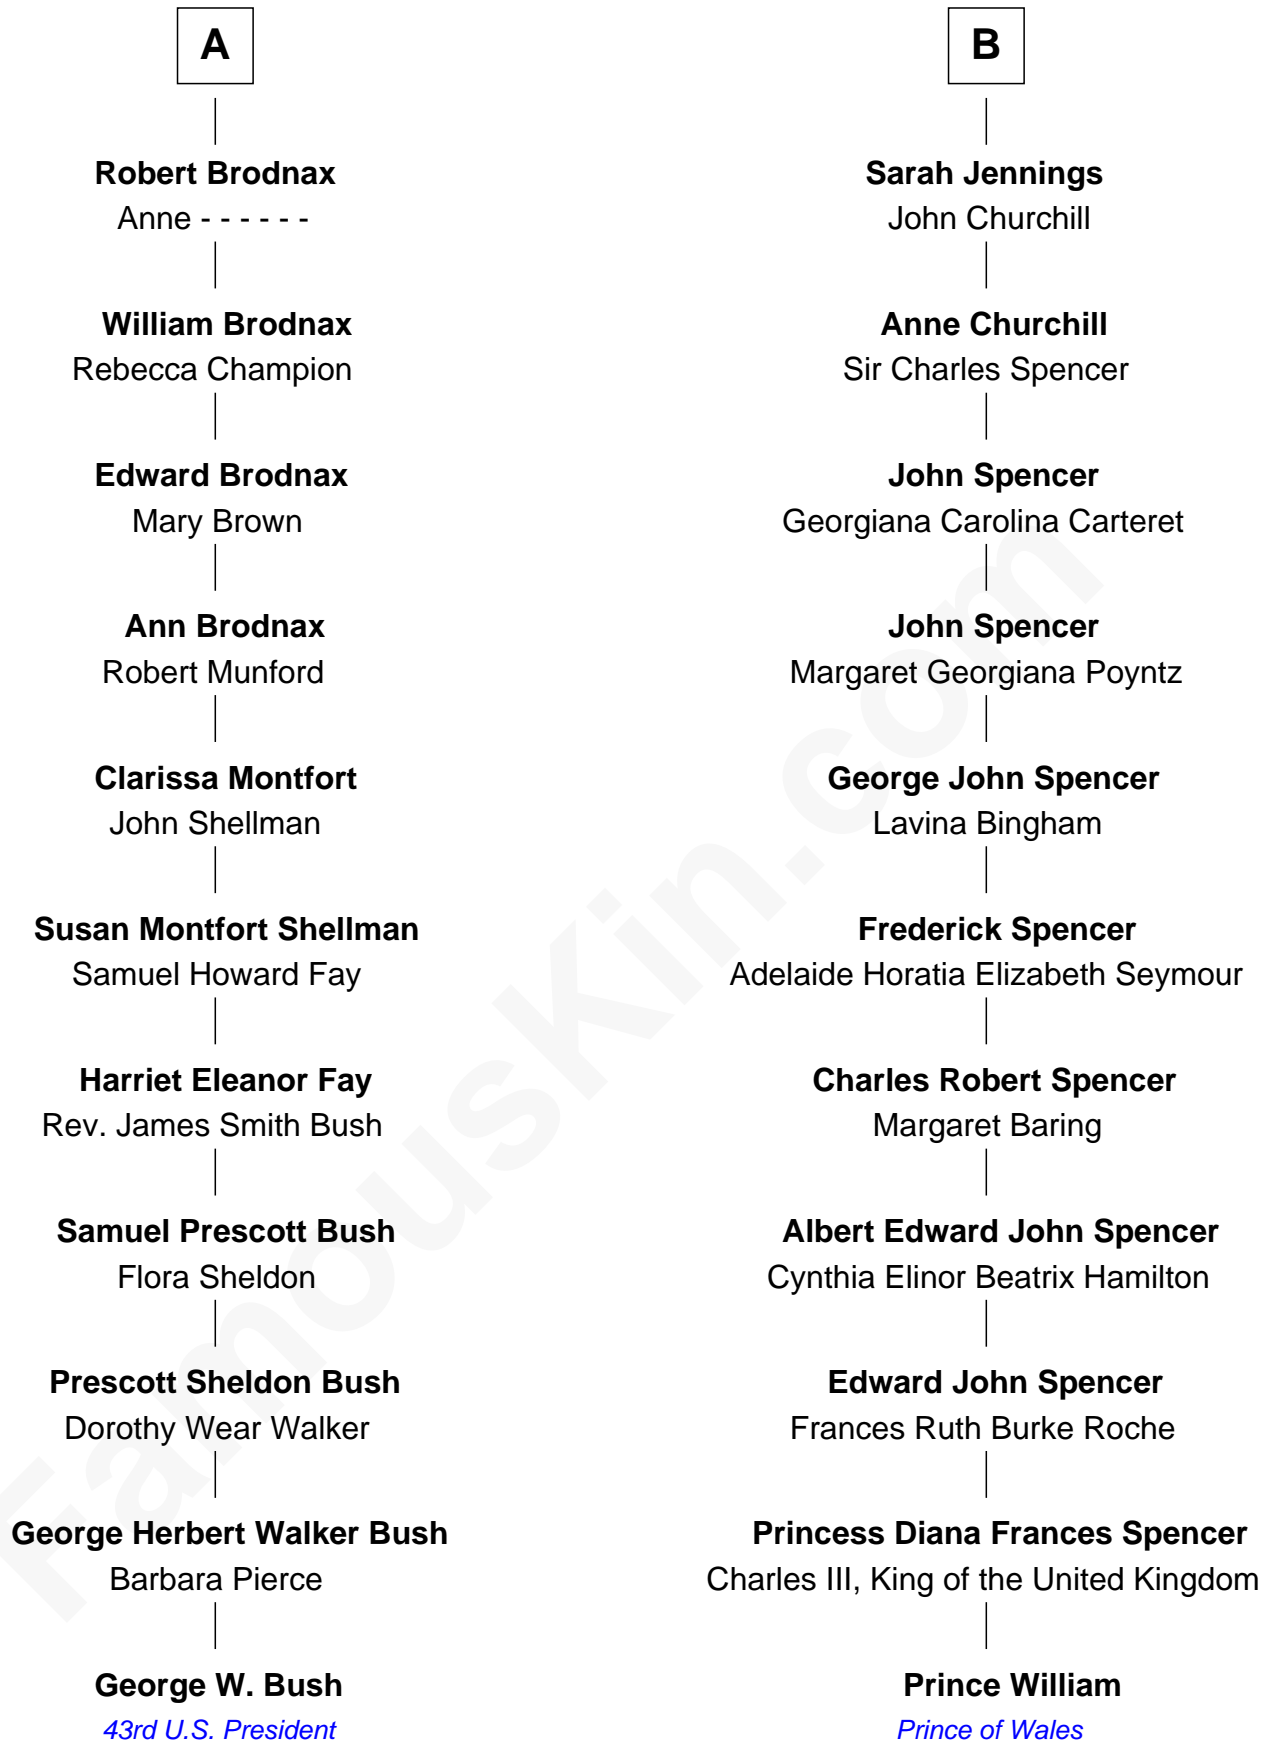

FamousKin.com Relationship Chart of

George W. Bush
43rd U.S. President

17th cousin of

Prince William
Prince of Wales

Sir John Howard
Katherine Moleyns

Isabel Howard
Sir Robert Mortimer

Elizabeth Mortimer
George Guilford

Sir John Guilford
Barbara West

Elizabeth Guilford
Sir William Cromer

Dorothy Cromer
William Seyliard

Elizabeth Seyliard
Cornelius Beresford

Dorothy Beresford
John Brodnax

A

Sir Thomas Howard
Elizabeth Tilney

Thomas Howard
Elizabeth Stafford

Thomas Howard
Gertrude Lyte

Charles Lyte-Howard
Roberta Webb

Anne Lyte-Howard
Sir William Thornhurst

Sir Gifford Thornhurst
Susanna Temple

Frances Thornhurst
Richard Jennings

B

William photo by [InSapphoWeTrust](#) (CC BY-SA 2.0)