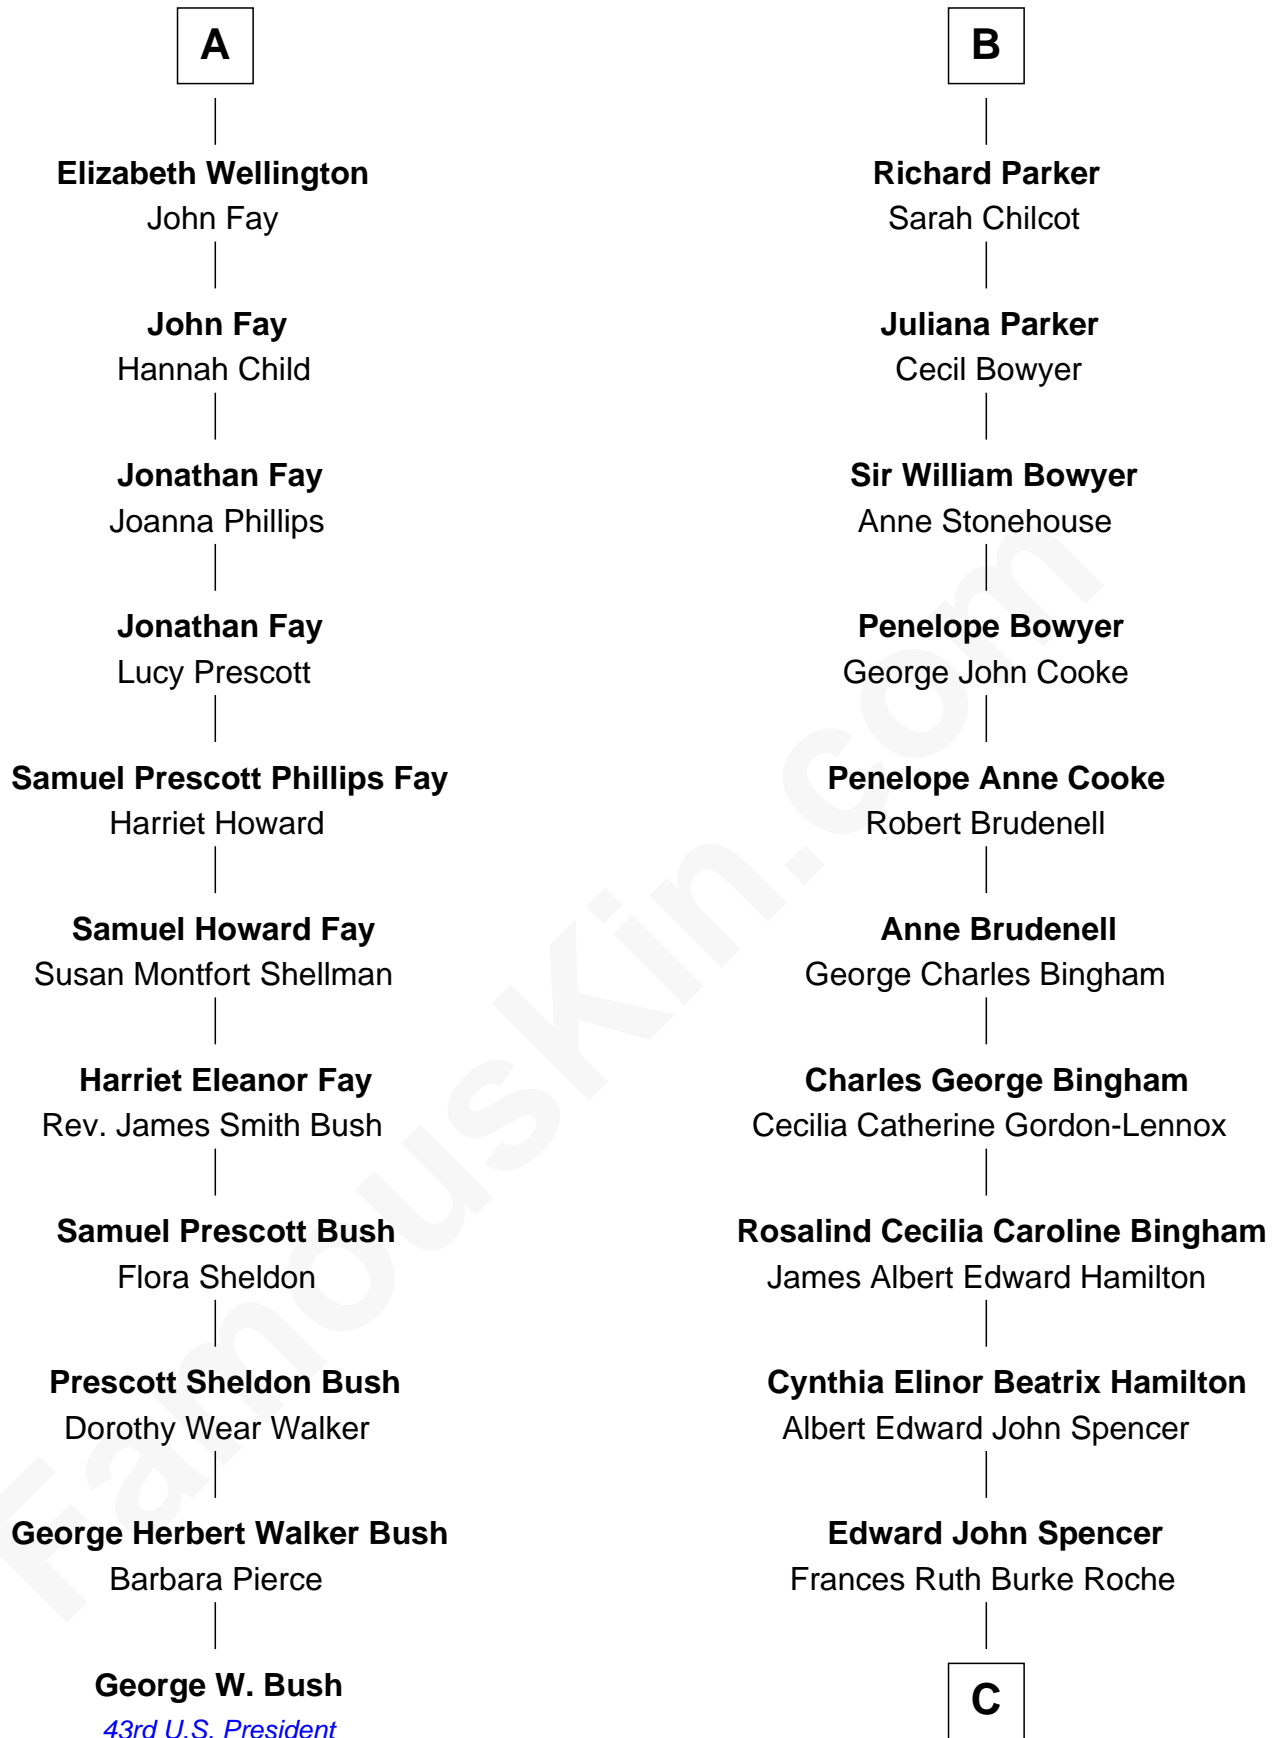

# FamousKin.com Relationship Chart of

**George W. Bush**

*43rd U.S. President*

17th cousin 1 time removed of

**Prince William**

*Prince of Wales*

**Sir William Brandon**

Elizabeth Wingfield

C

**Princess Diana Frances Spencer**  
Charles III, King of the United Kingdom

**Prince William**  
*Prince of Wales*

FamousKin.com