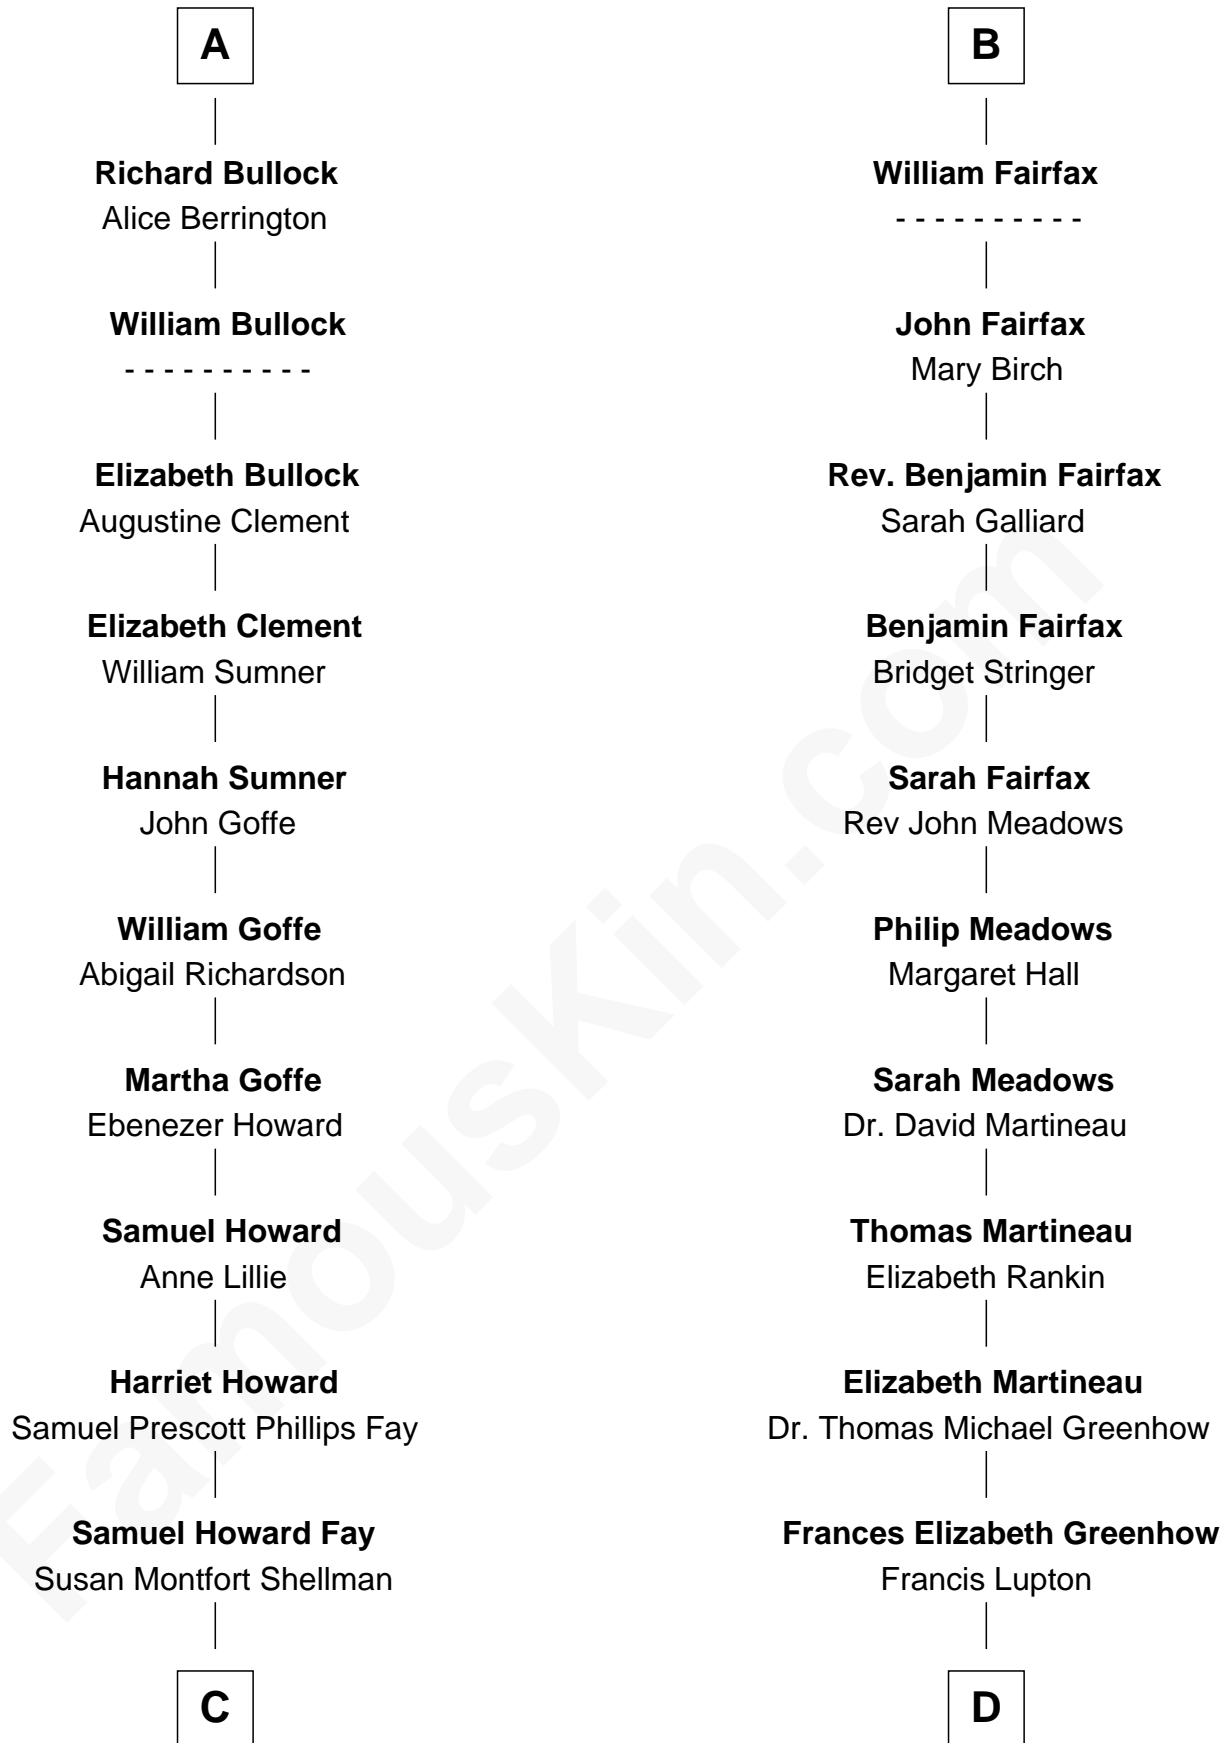

FamousKin.com Relationship Chart of

George W. Bush
43rd U.S. President

21st cousin of

Catherine Middleton
Princess of Wales

William de Montagu
Katherine de Grandison

Sibyl de Montagu
Sir Edmund Fitzalan

Philippe Fitzalan
Sir Richard Sergeaux

Alice Sergeaux
Sir Richard de Vere

Sir John de Vere
Elizabeth Howard

Joan de Vere
Sir William Norreys

Margaret Norreys
Gilbert Bullock

Thomas Bullock
Alice Kingsmill

A

Philippa de Montagu
Sir Roger de Mortimer

Edmund Mortimer
Philippa Plantagenet

Elizabeth Mortimer
Sir Henry Percy

Sir Henry Percy
Eleanor Neville

Sir Henry Percy
Eleanor Poynings

Margaret Percy
Sir William Gascoigne

Agnes Gascoigne
Sir Thomas Fairfax

B

C

Harriet Eleanor Fay
Rev. James Smith Bush

Samuel Prescott Bush
Flora Sheldon

Prescott Sheldon Bush
Dorothy Wear Walker

George Herbert Walker Bush
Barbara Pierce

George W. Bush
43rd U.S. President

D