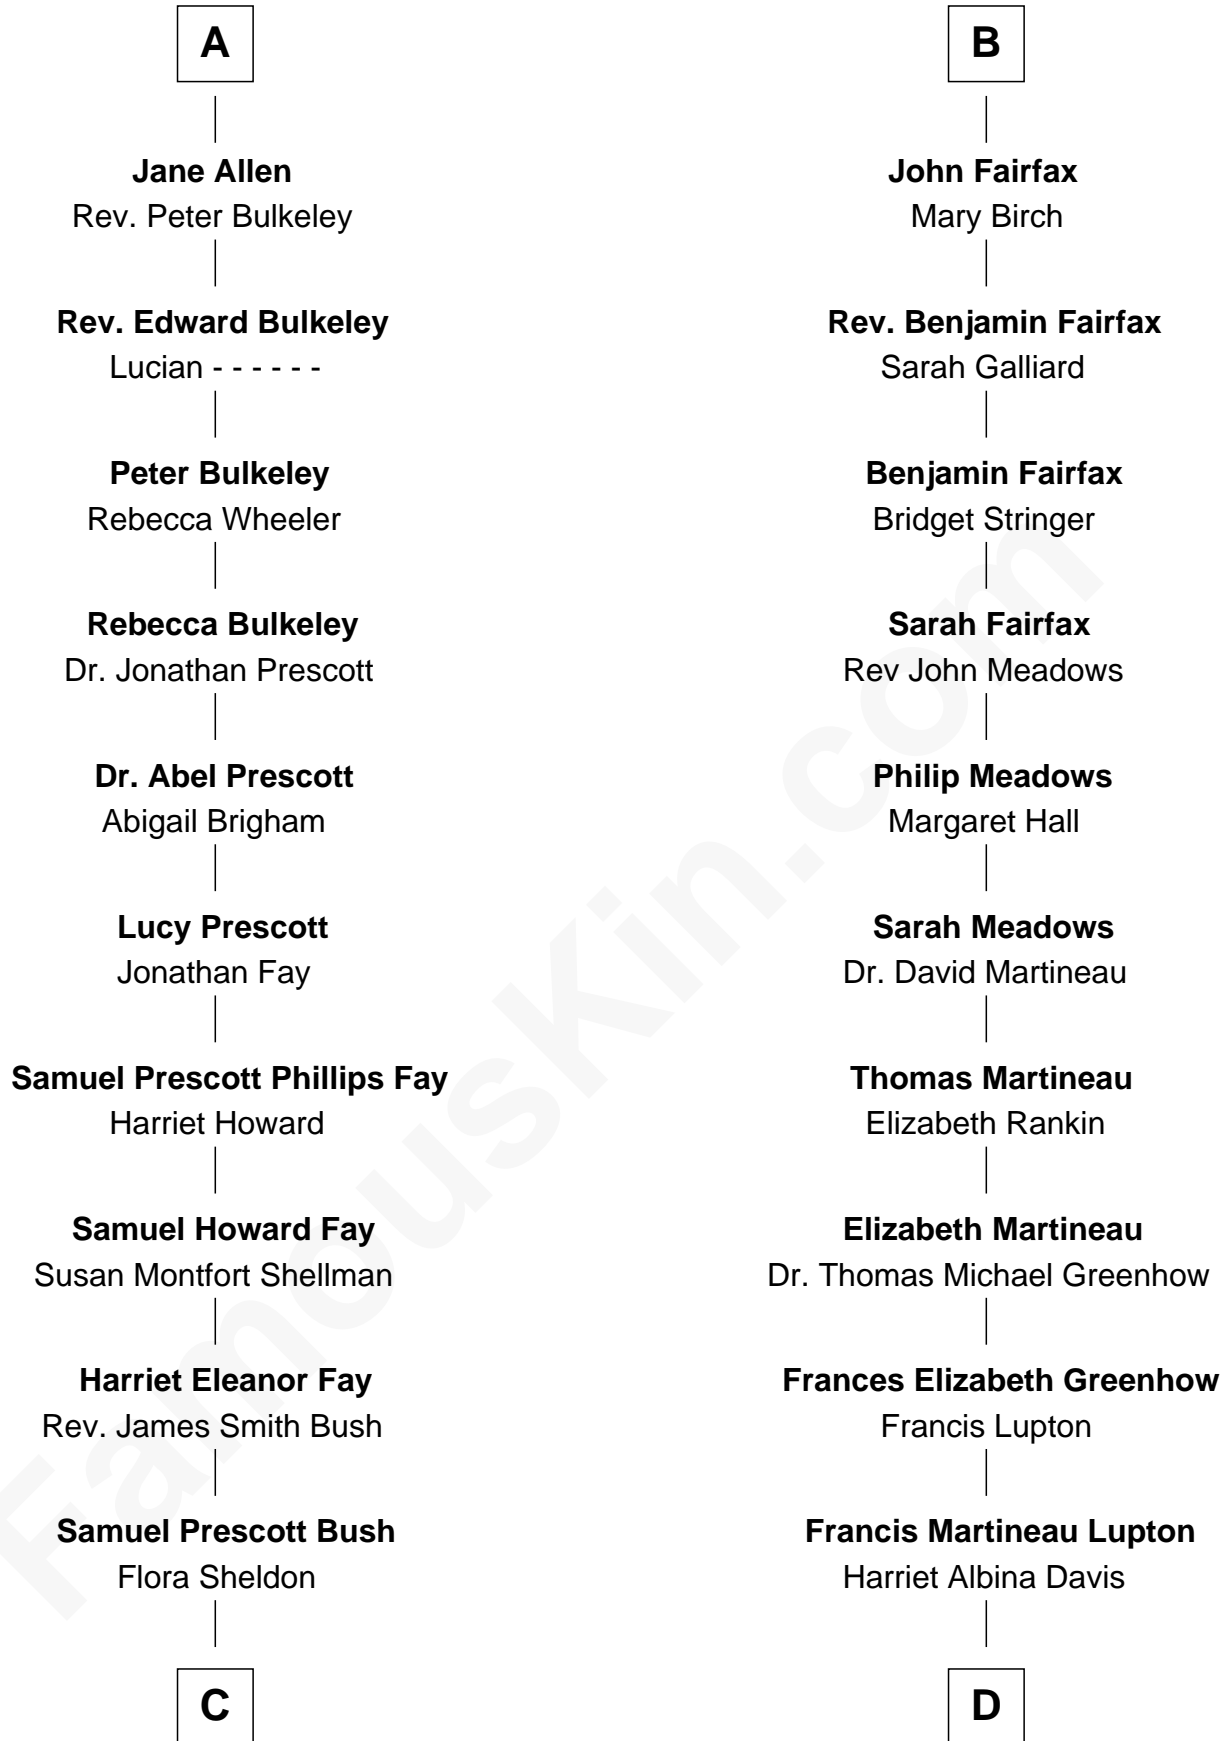

FamousKin.com
Relationship Chart of
George W. Bush
43rd U.S. President

19th cousin 1 time removed of
Catherine Middleton
Princess of Wales

C

Prescott Sheldon Bush

Dorothy Wear Walker

George Herbert Walker Bush

Barbara Pierce

George W. Bush

43rd U.S. President

D

Olive Christina Lupton

Richard Noel Middleton

Peter Francis Middleton

Valerie Glassborow