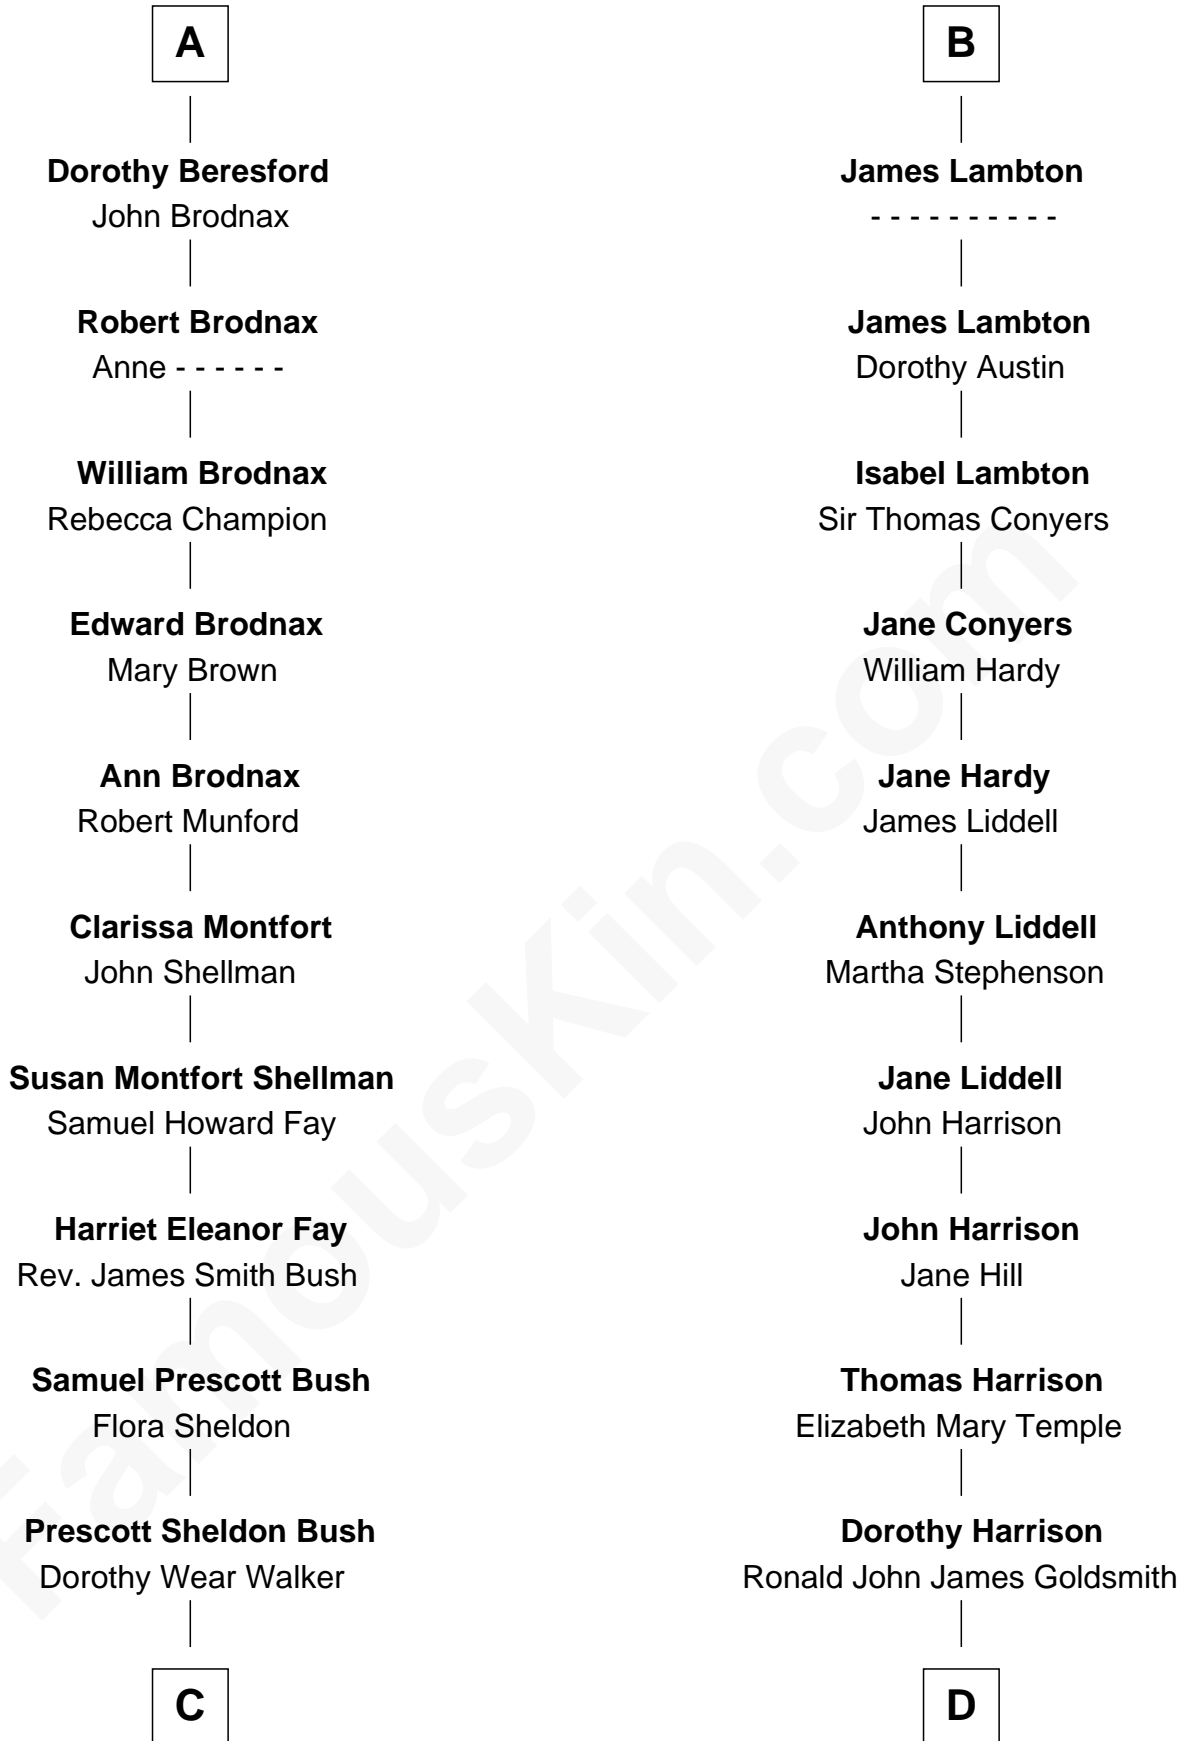

# FamousKin.com Relationship Chart of

**George W. Bush**  
43rd U.S. President

18th cousin of

**Catherine Middleton**  
Princess of Wales

**Sir Lionel de Welles**  
Joan de Waterton

**Eleanor de Welles**  
Sir Thomas Hoo

**Anne Hoo**  
Sir Roger Copley

**Eleanor Copley**  
Sir Thomas West

**Barbara West**  
Sir John Guilford

**Elizabeth Guilford**  
Sir William Cromer

**Dorothy Cromer**  
William Seyliard

**Elizabeth Seyliard**  
Cornelius Beresford

**A**

**Cecily de Welles**  
Sir Robert Willoughby

**Sir Christopher Willoughby**  
Margaret Jenney

**Elizabeth Willoughby**  
Sir William Eure

**Sir Ralph Eure**  
Margery Bowes

**Frances Eure**  
Robert Lambton

**William Lambton**  
Anne - - - - -

**Ralph Lambton**  
Susan Groves

**B**

**C**

**George Herbert Walker Bush**

Barbara Pierce

**George W. Bush**

*43rd U.S. President*