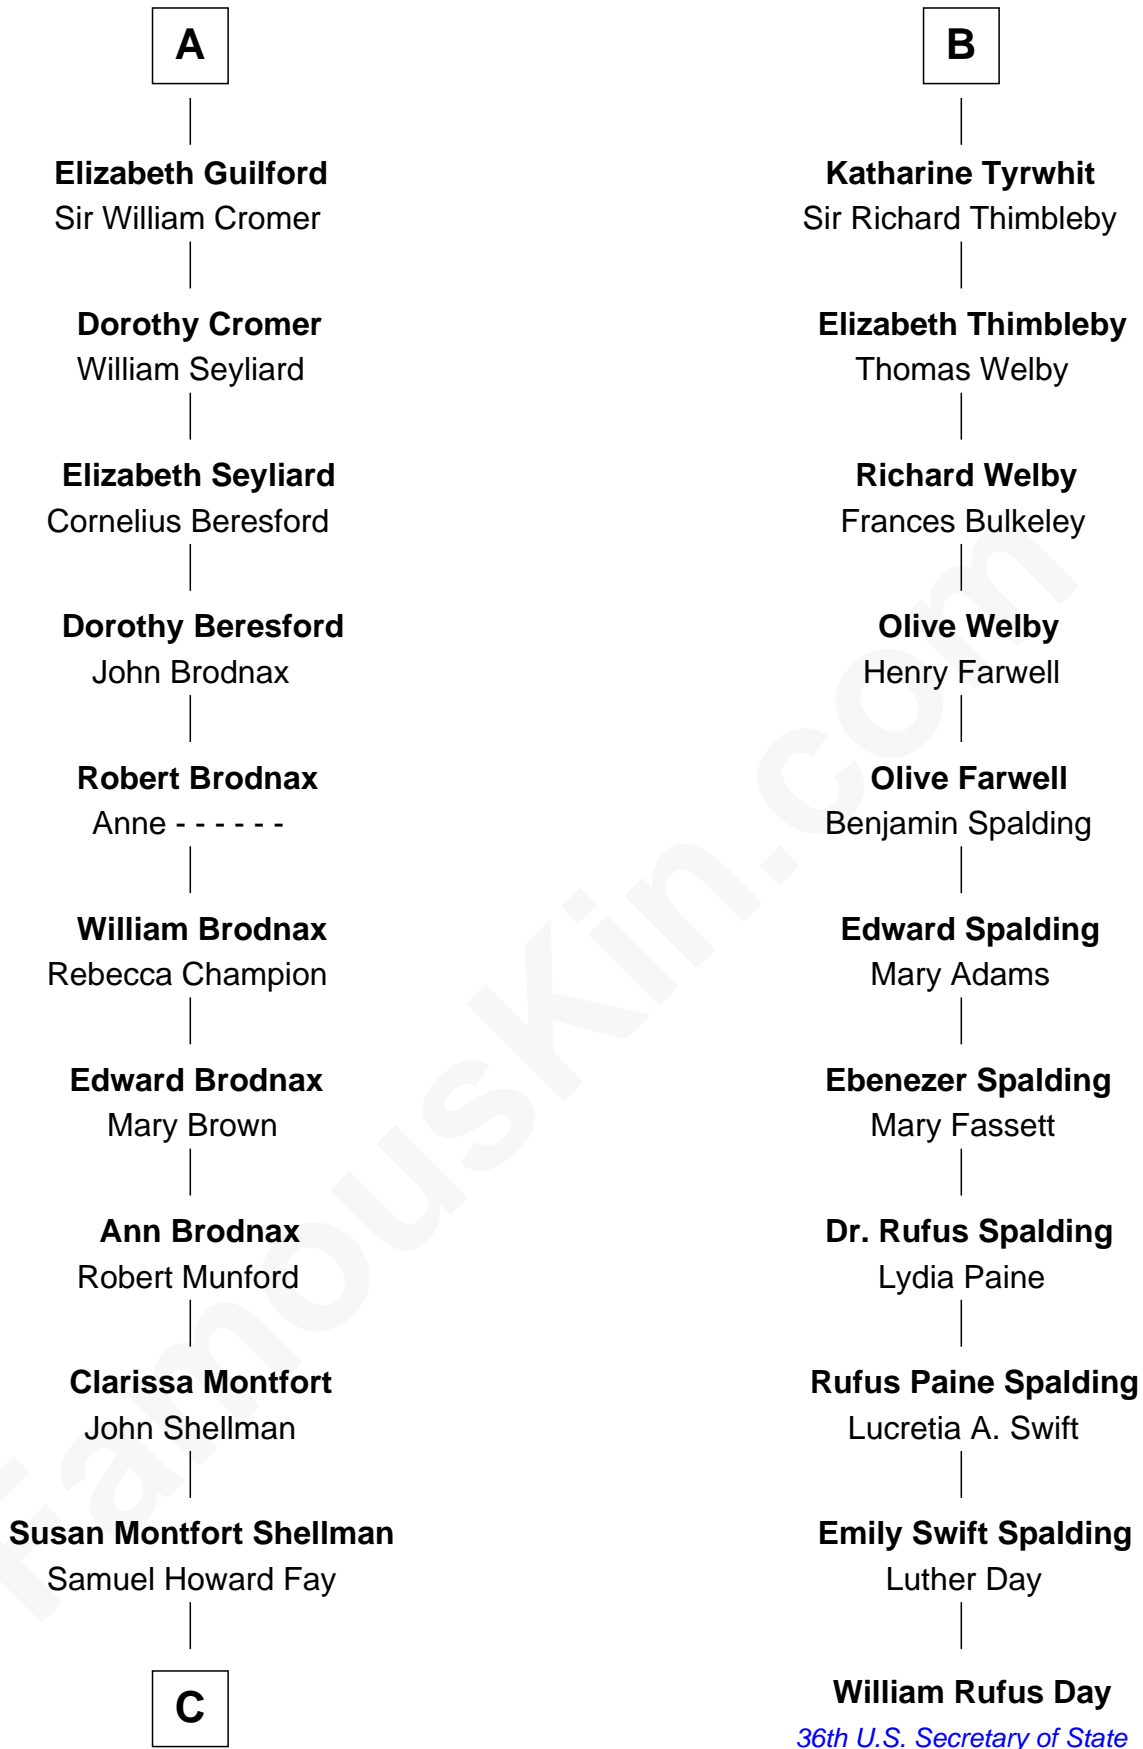

FamousKin.com Relationship Chart of

George W. Bush

43rd U.S. President

17th cousin 4 times removed of

William Rufus Day

36th U.S. Secretary of State

Sir Robert de Holland

Maude la Zouche

C

—
Harriet Eleanor Fay
Rev. James Smith Bush

—
Samuel Prescott Bush
Flora Sheldon

—
Prescott Sheldon Bush
Dorothy Wear Walker

—
George Herbert Walker Bush
Barbara Pierce

—
George W. Bush
43rd U.S. President