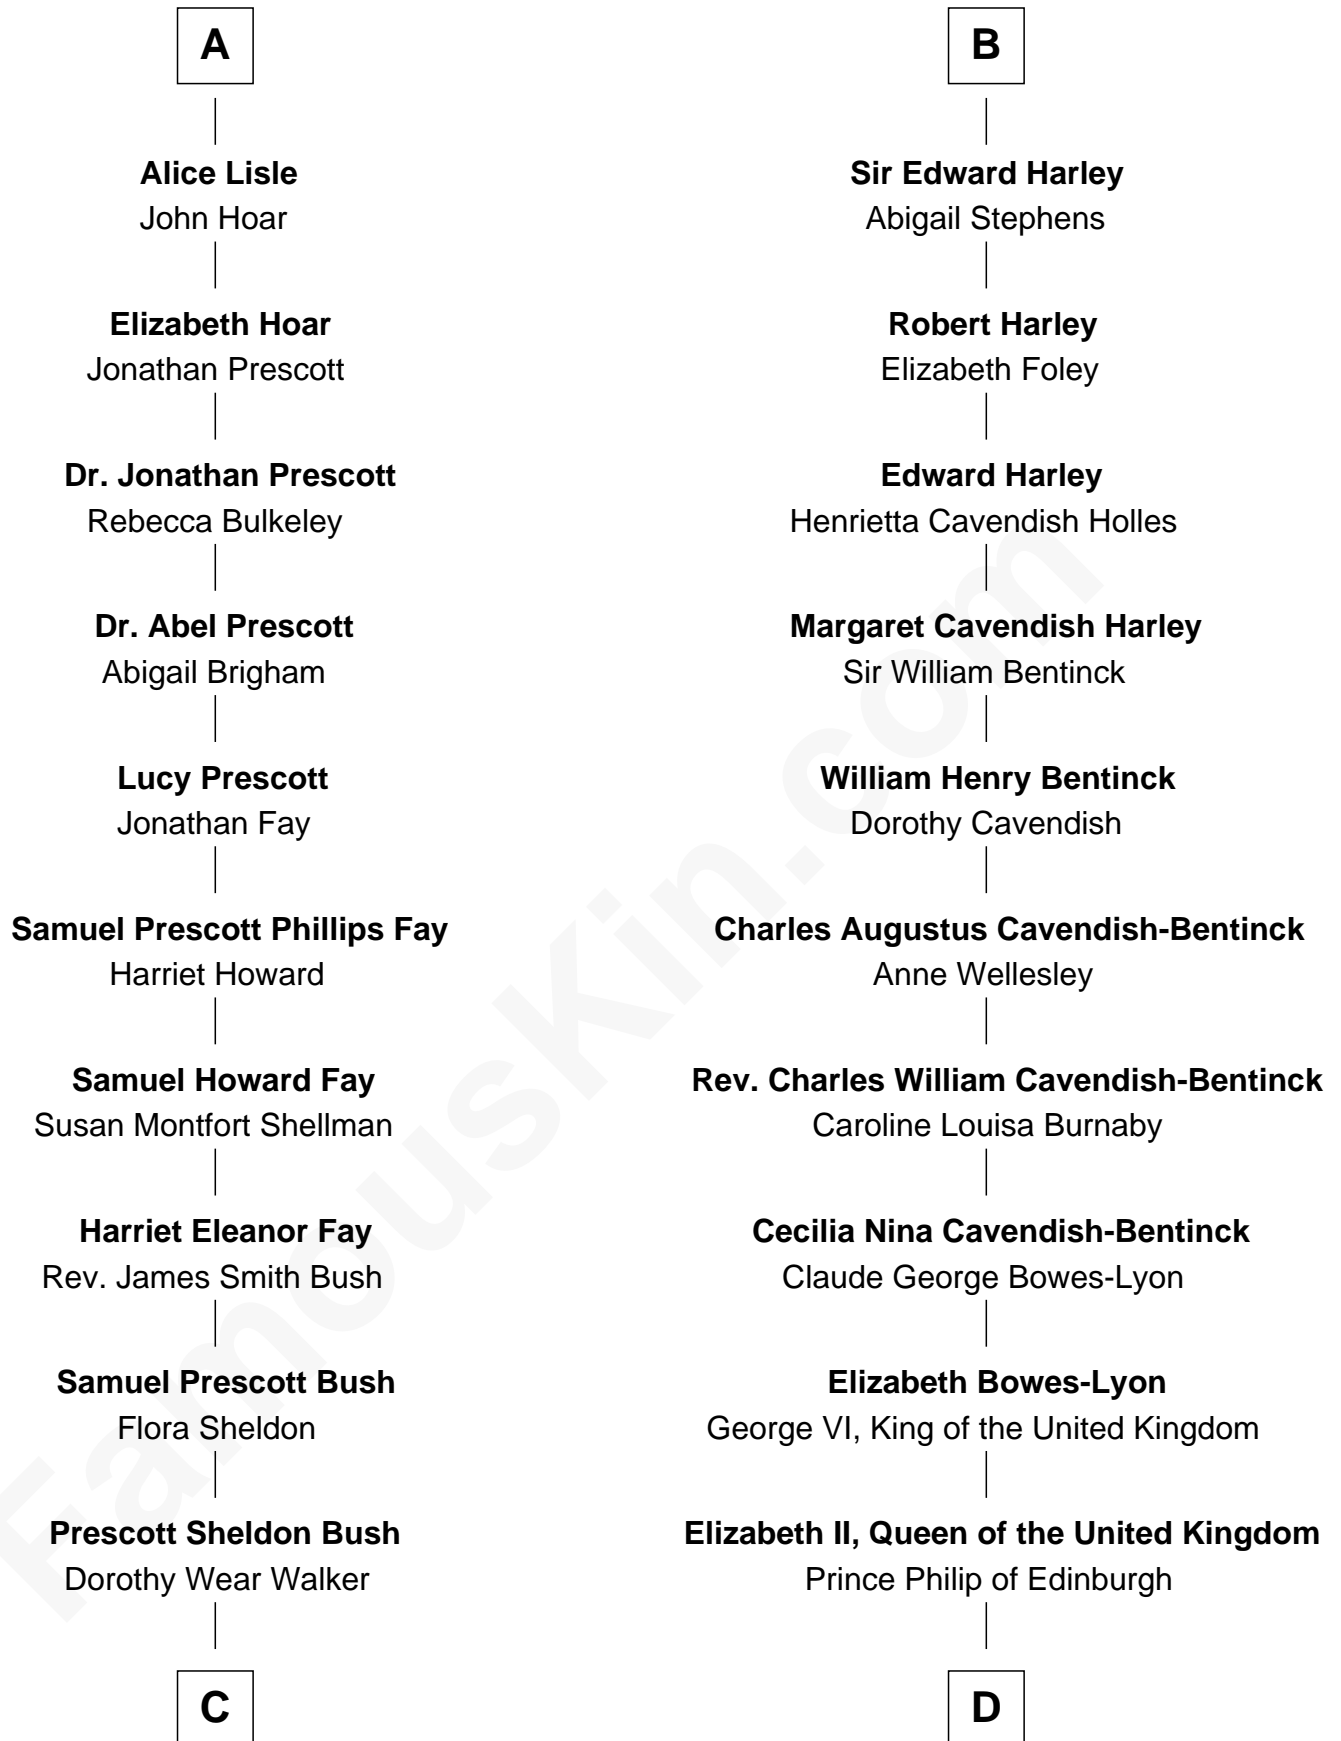

# FamousKin.com Relationship Chart of

**George W. Bush**  
43rd U.S. President

18th cousin of

**Prince Harry**  
Duke of Sussex

**Sir Humphrey Stafford**  
Eleanor Aylesbury

**Anne Stafford**  
Sir William Berkeley

**Richard Berkeley**  
Elizabeth Conningsby

**Sir John Berkeley**  
Isabel Dennis

**Sir Richard Berkeley**  
Elizabeth Jermy

**Mary Berkeley**  
Sir John Hungerford

**Bridget Hungerford**  
Sir William Lisle

**John Lisle**  
Alice Beckenshaw

**A**

**Humphrey Stafford**  
Katherine Fray

**Anne Stafford**  
Sir Richard Neville

**Margaret Neville**  
Edward Willoughby

**Elizabeth Willoughby**  
Sir Fulk Greville

**Eleanor Greville**  
Sir John Conway

**Sir Edward Conway**  
Dorothy Tracy

**Brilliana Conway**  
Sir Robert Harley

**B**

FamousKin.com