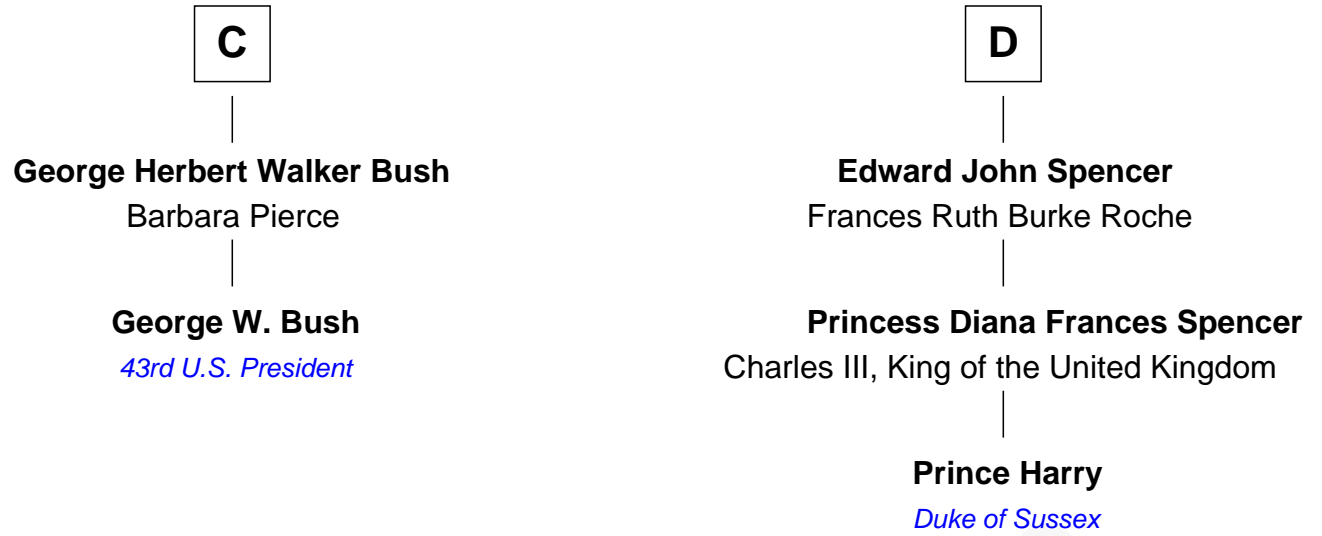

FamousKin.com Relationship Chart of

George W. Bush
43rd U.S. President

18th cousin 1 time removed of

Prince Harry
Duke of Sussex

Sir Richard de Vere
Alice Sergeaux

Sir John de Vere
Elizabeth Howard

Joan de Vere
Sir William Norreys

Margaret Norreys
Gilbert Bullock

Thomas Bullock
Alice Kingsmill

Richard Bullock
Alice Berrington

William Bullock

Elizabeth Bullock
Augustine Clement

A

Sir Robert de Vere
Joan Courtenay

John de Vere
Alice Colbroke

John de Vere
Elizabeth Trussel

Anne de Vere
Edmund Sheffield

Sir John Sheffield
Douglas Howard

Edmund Sheffield
Ursula Tyrwhitt

Mary Sheffield
Ferdinando Fairfax

B

FamousKin.com