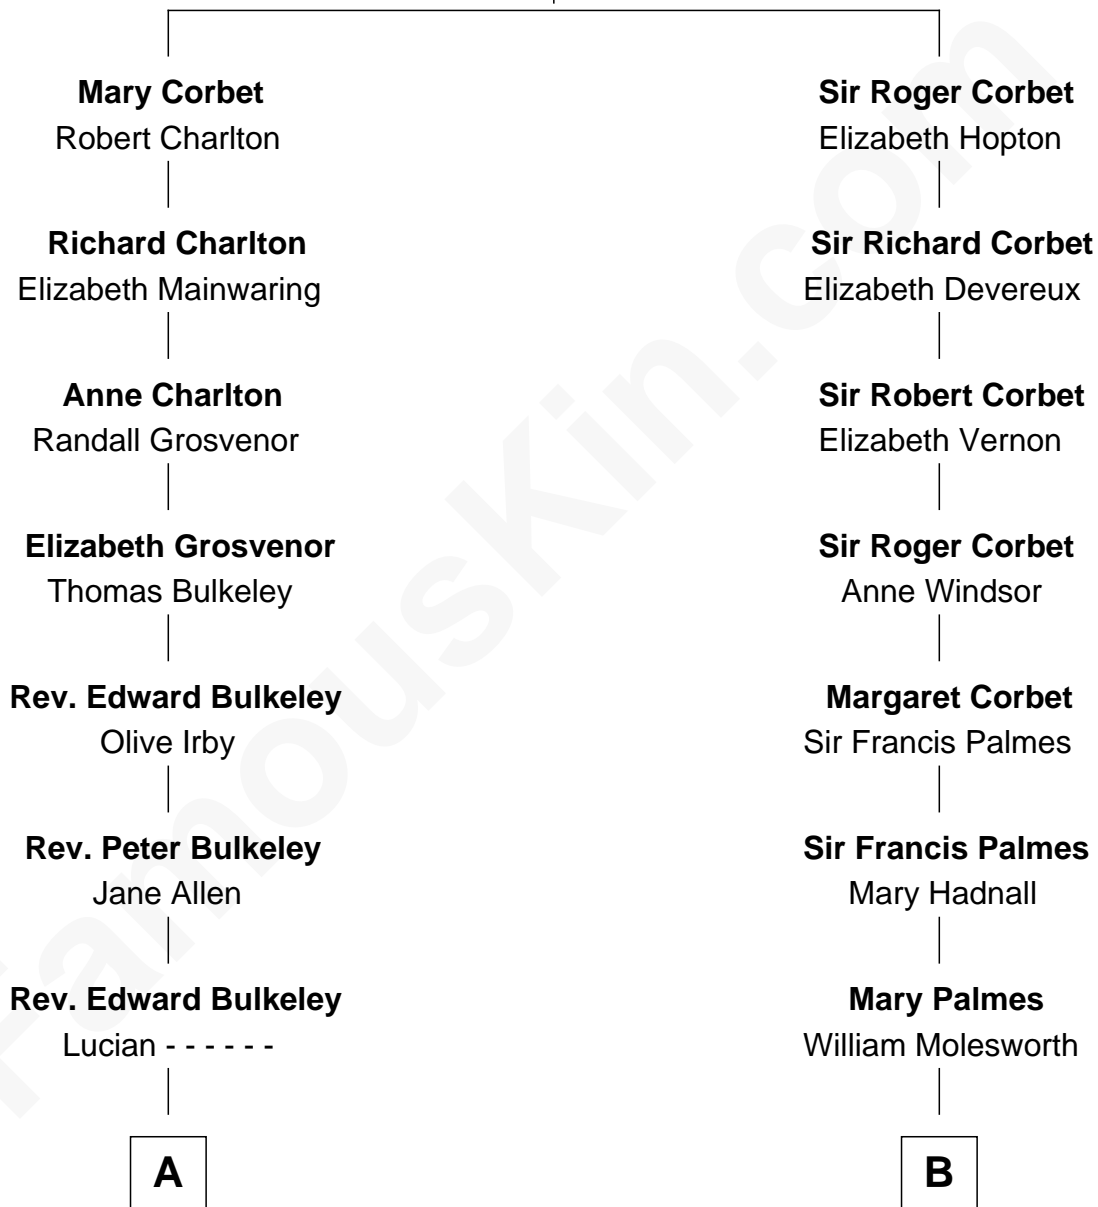

FamousKin.com Relationship Chart of

George W. Bush
43rd U.S. President

17th cousin 1 time removed of

Prince Harry
Duke of Sussex

Sir Robert Corbet
Margaret - - - - -

C

Princess Diana Frances Spencer
Charles III, King of the United Kingdom

Prince Harry
Duke of Sussex

FamousKin.com