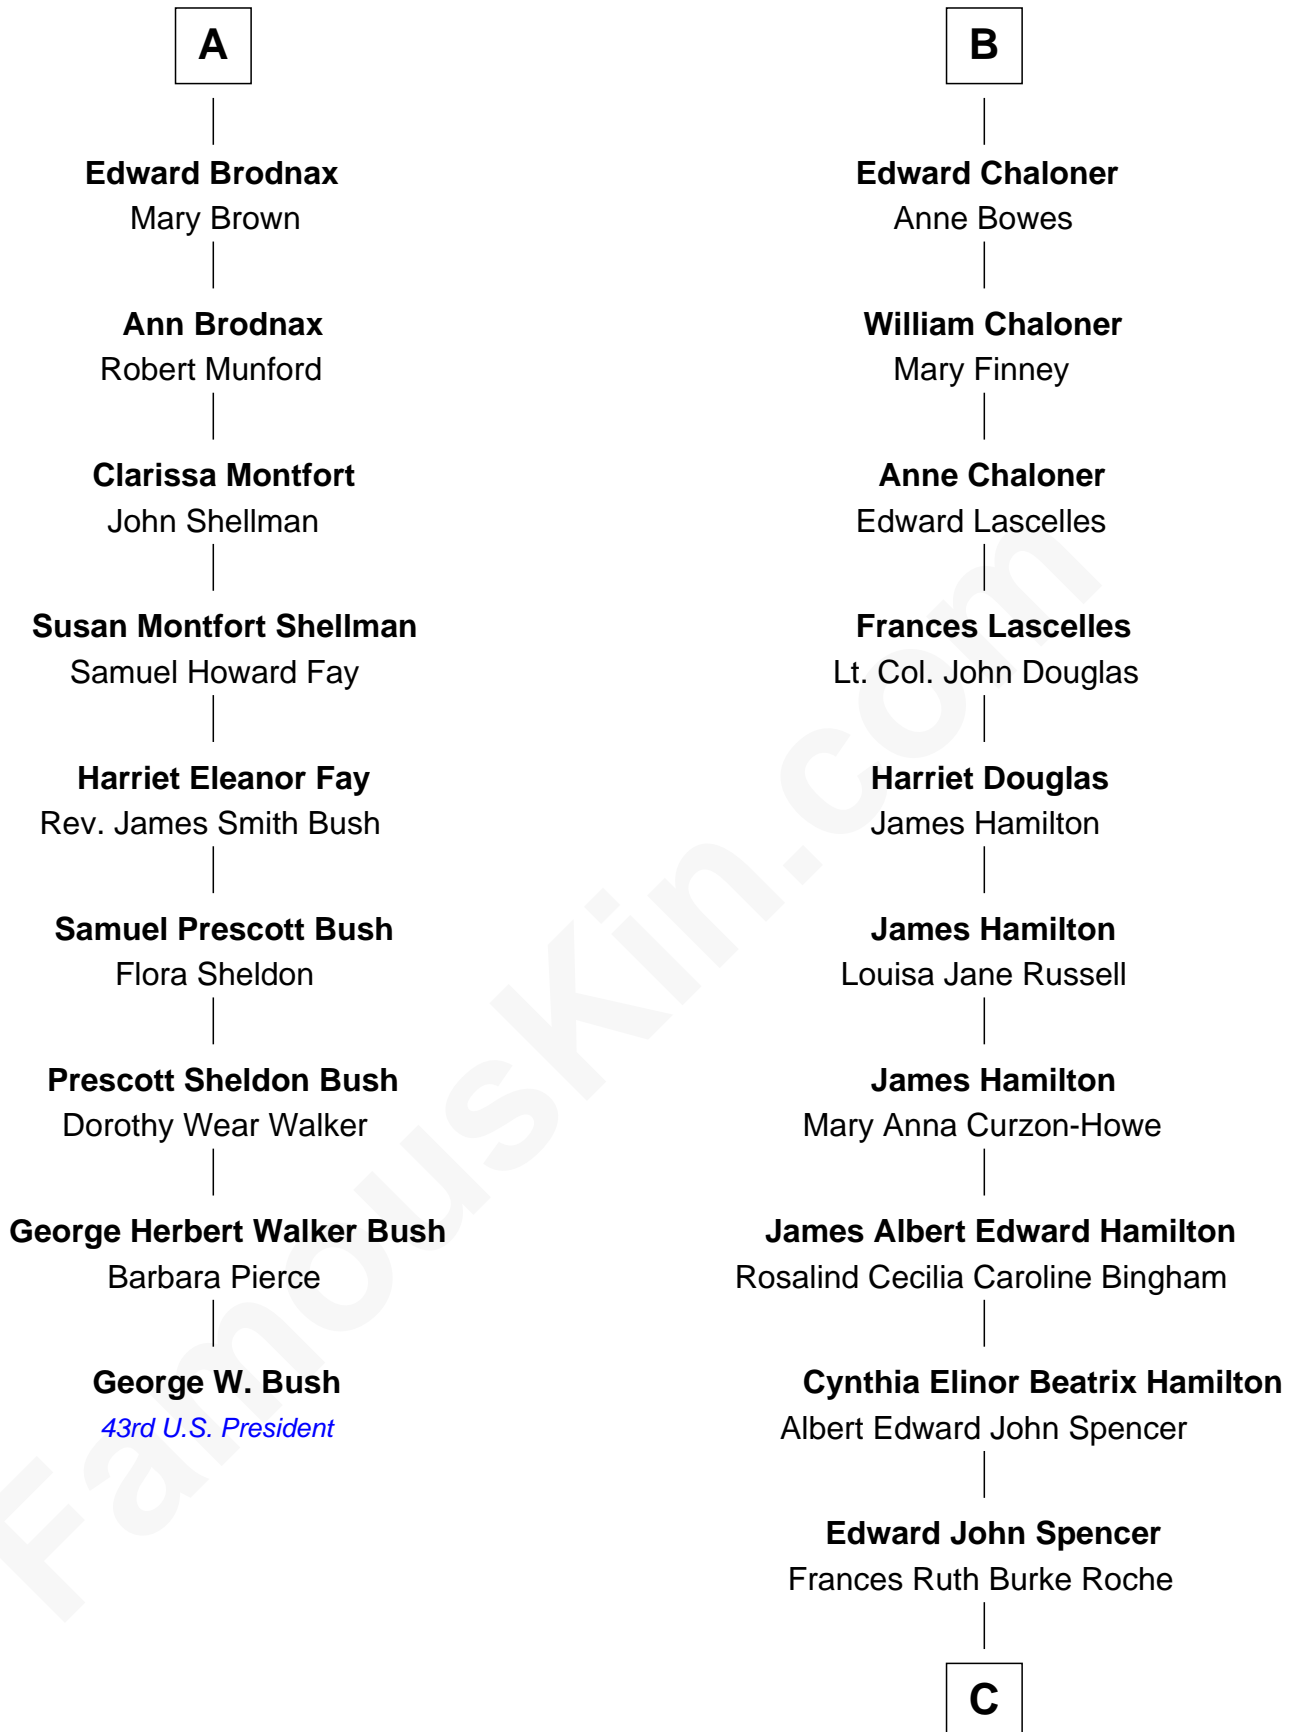

**FamousKin.com**  
**Relationship Chart of**  
**George W. Bush**  
*43rd U.S. President*

**15th cousin 3 times removed of**  
**Prince Harry**  
*Duke of Sussex*

**C**

**Princess Diana Frances Spencer**  
Charles III, King of the United Kingdom

**Prince Harry**  
*Duke of Sussex*

FamousKin.com