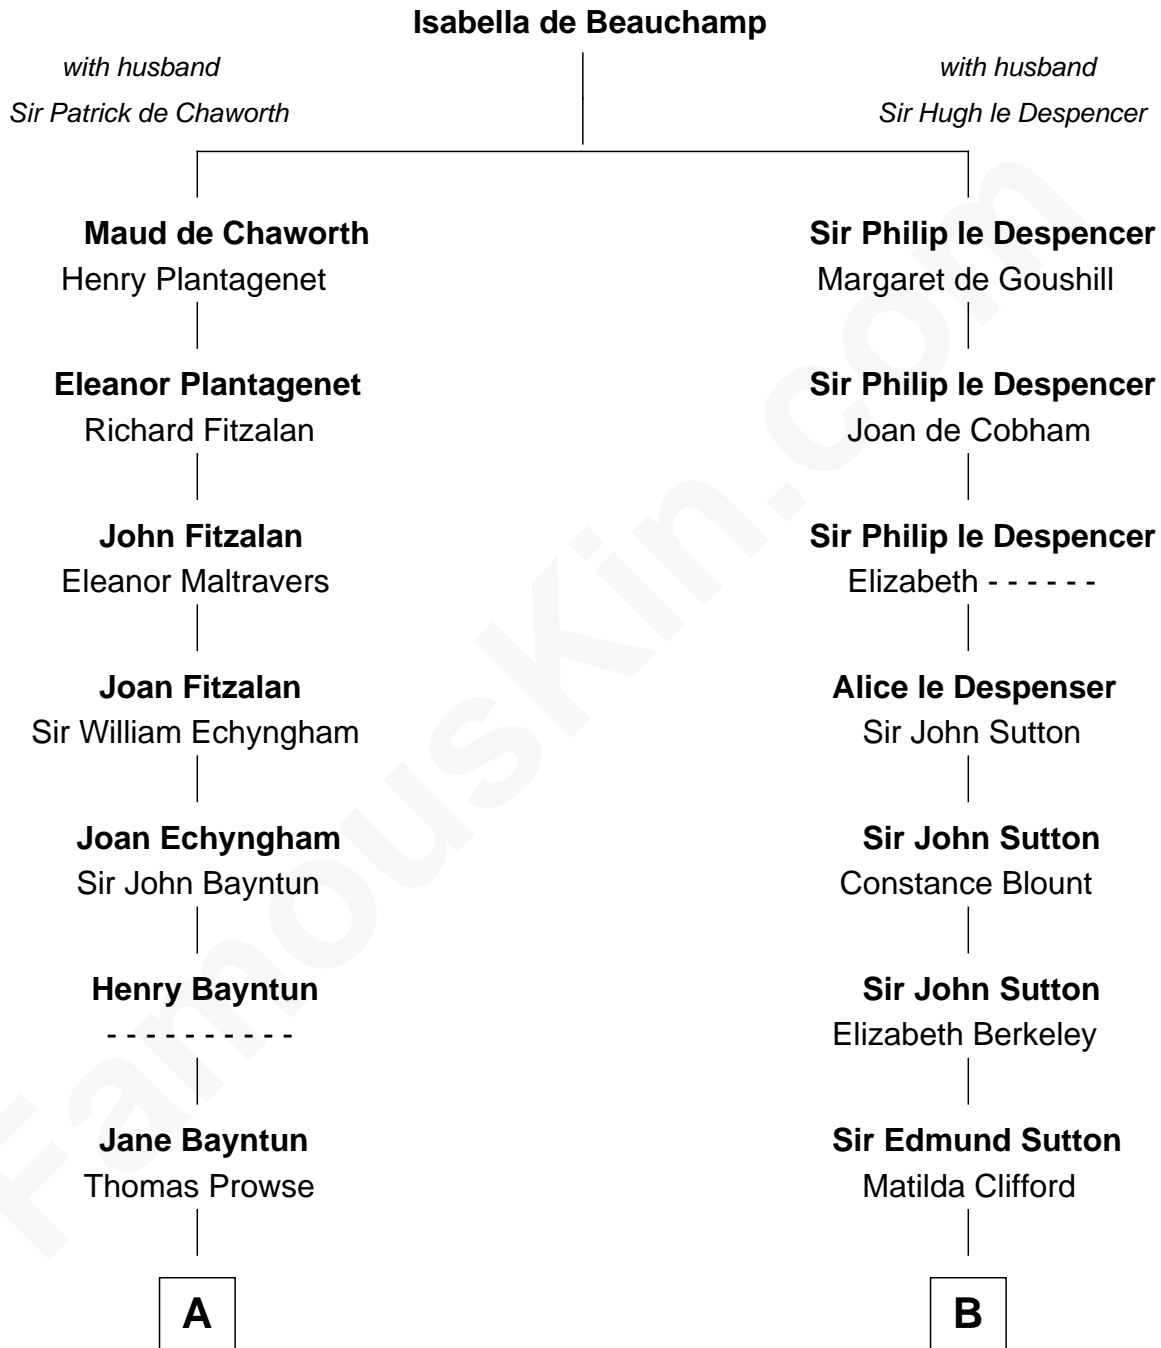

FamousKin.com Relationship Chart of

George W. Bush
43rd U.S. President

21st cousin of

Prince Harry
Duke of Sussex

FamousKin.com