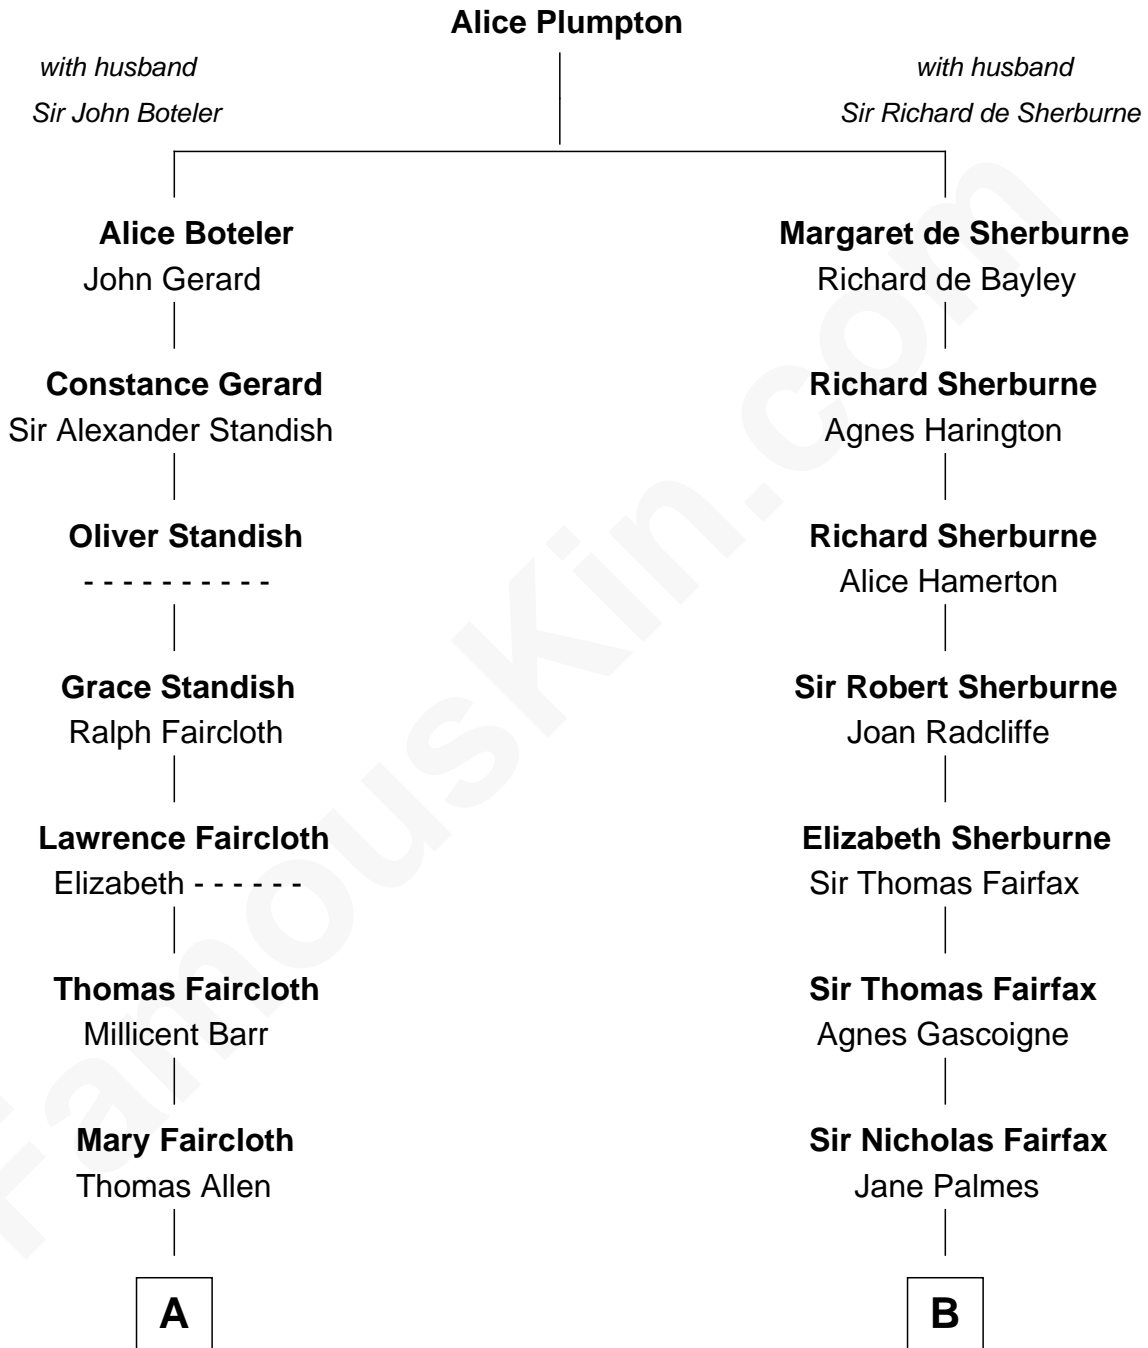

## Relationship Chart of

### George W. Bush

43rd U.S. President

19th cousin 2 times removed of

**Prince Harry**  
Duke of Sussex

**C**

**Prescott Sheldon Bush**

Dorothy Wear Walker

**George Herbert Walker Bush**

Barbara Pierce

**George W. Bush**

*43rd U.S. President*

**D**

**Charles Robert Spencer**

Margaret Baring

**Albert Edward John Spencer**

Cynthia Elinor Beatrix Hamilton