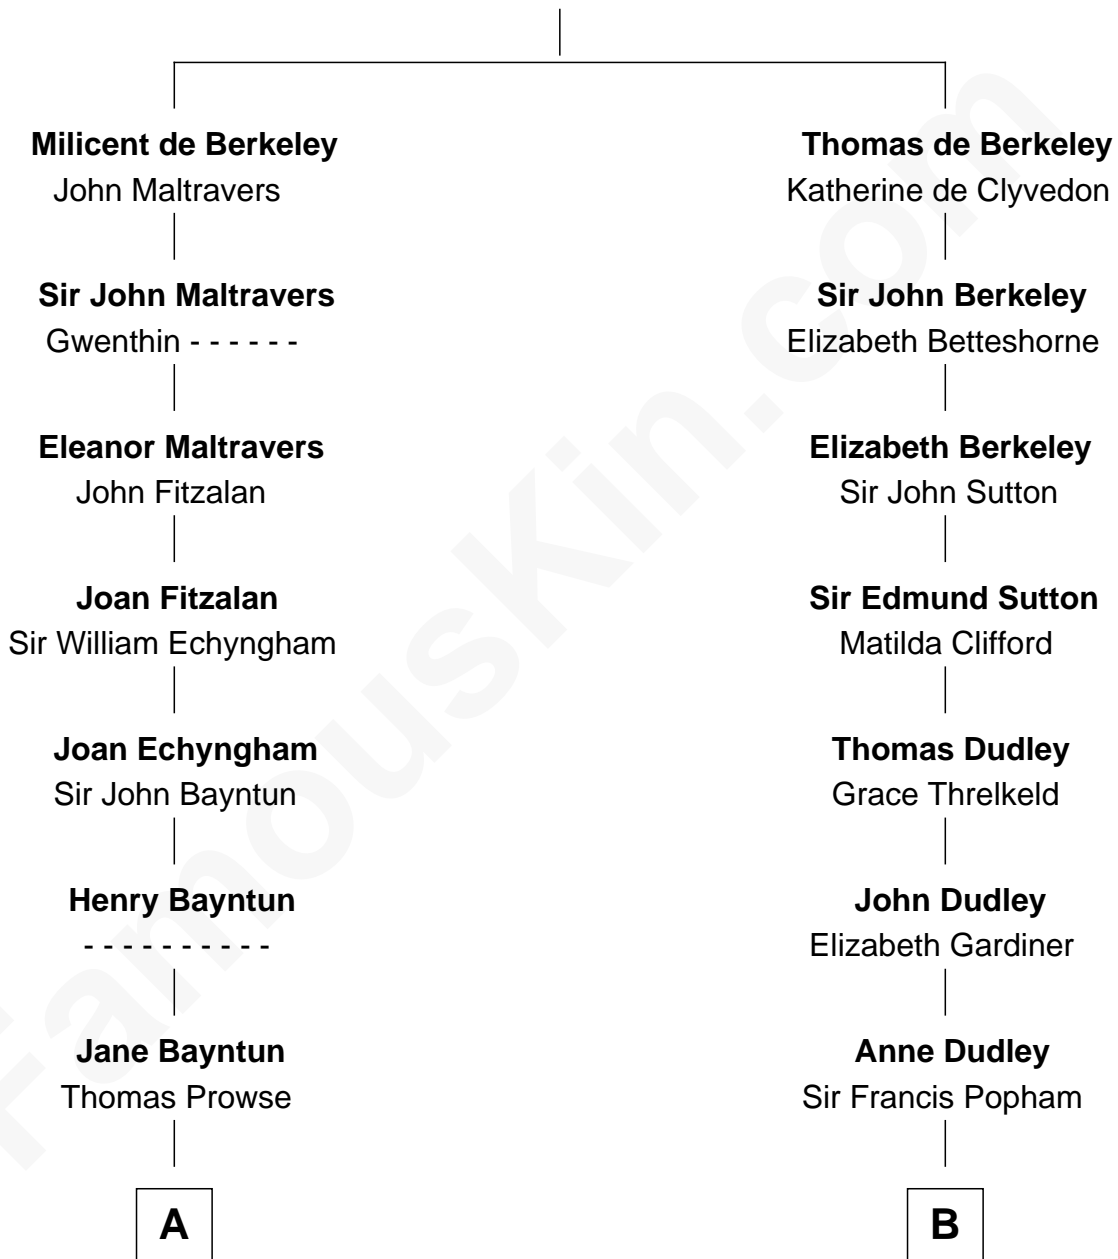

**FamousKin.com**  
**Relationship Chart of**  
**George W. Bush**  
*43rd U.S. President*

**18th cousin 3 times removed of**  
**Prince Harry**  
*Duke of Sussex*

**Sir Maurice de Berkeley**  
 Eve la Zouche

FamousKin.com