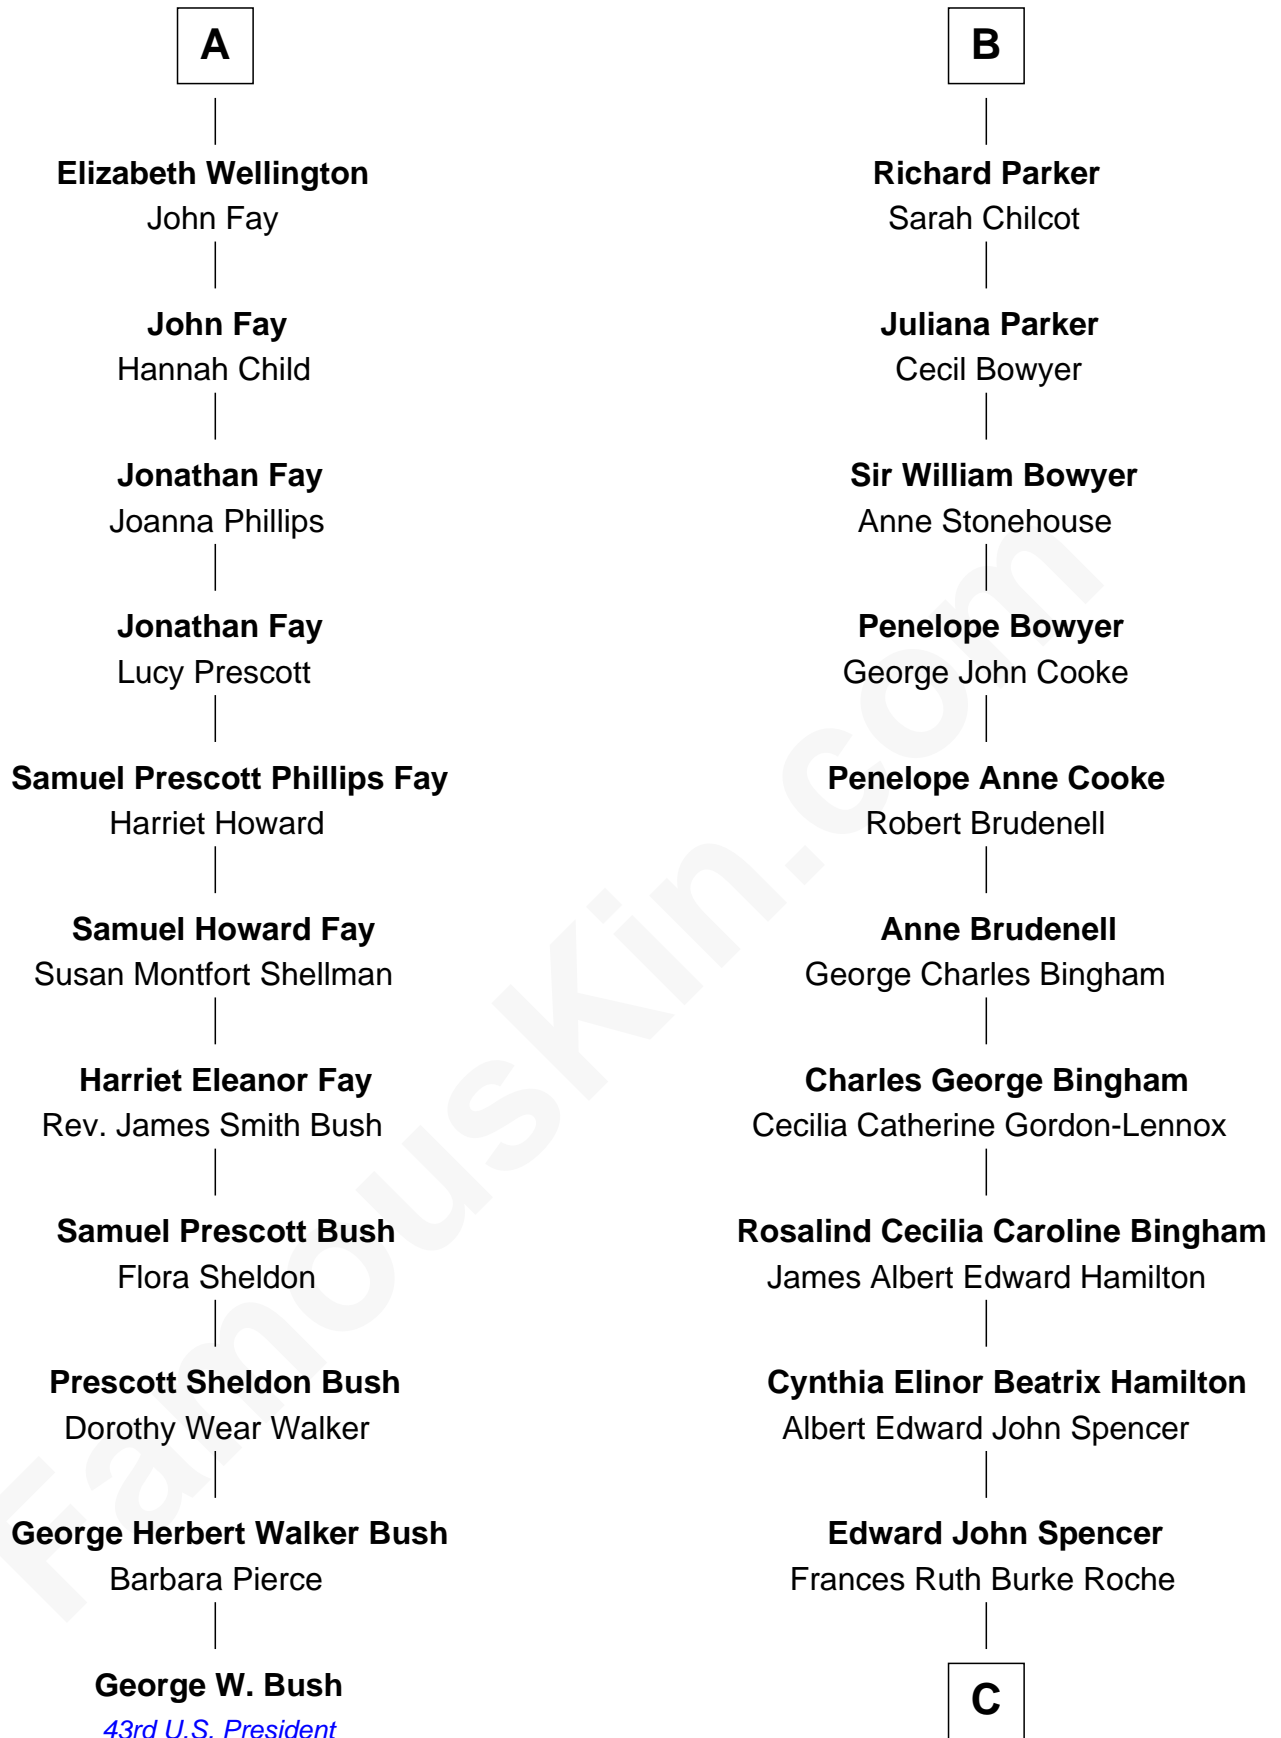

FamousKin.com Relationship Chart of

George W. Bush
43rd U.S. President

17th cousin 1 time removed of

Prince Harry
Duke of Sussex

Sir William Brandon
Elizabeth Wingfield

C

Princess Diana Frances Spencer
Charles III, King of the United Kingdom

Prince Harry
Duke of Sussex

FamousKin.com