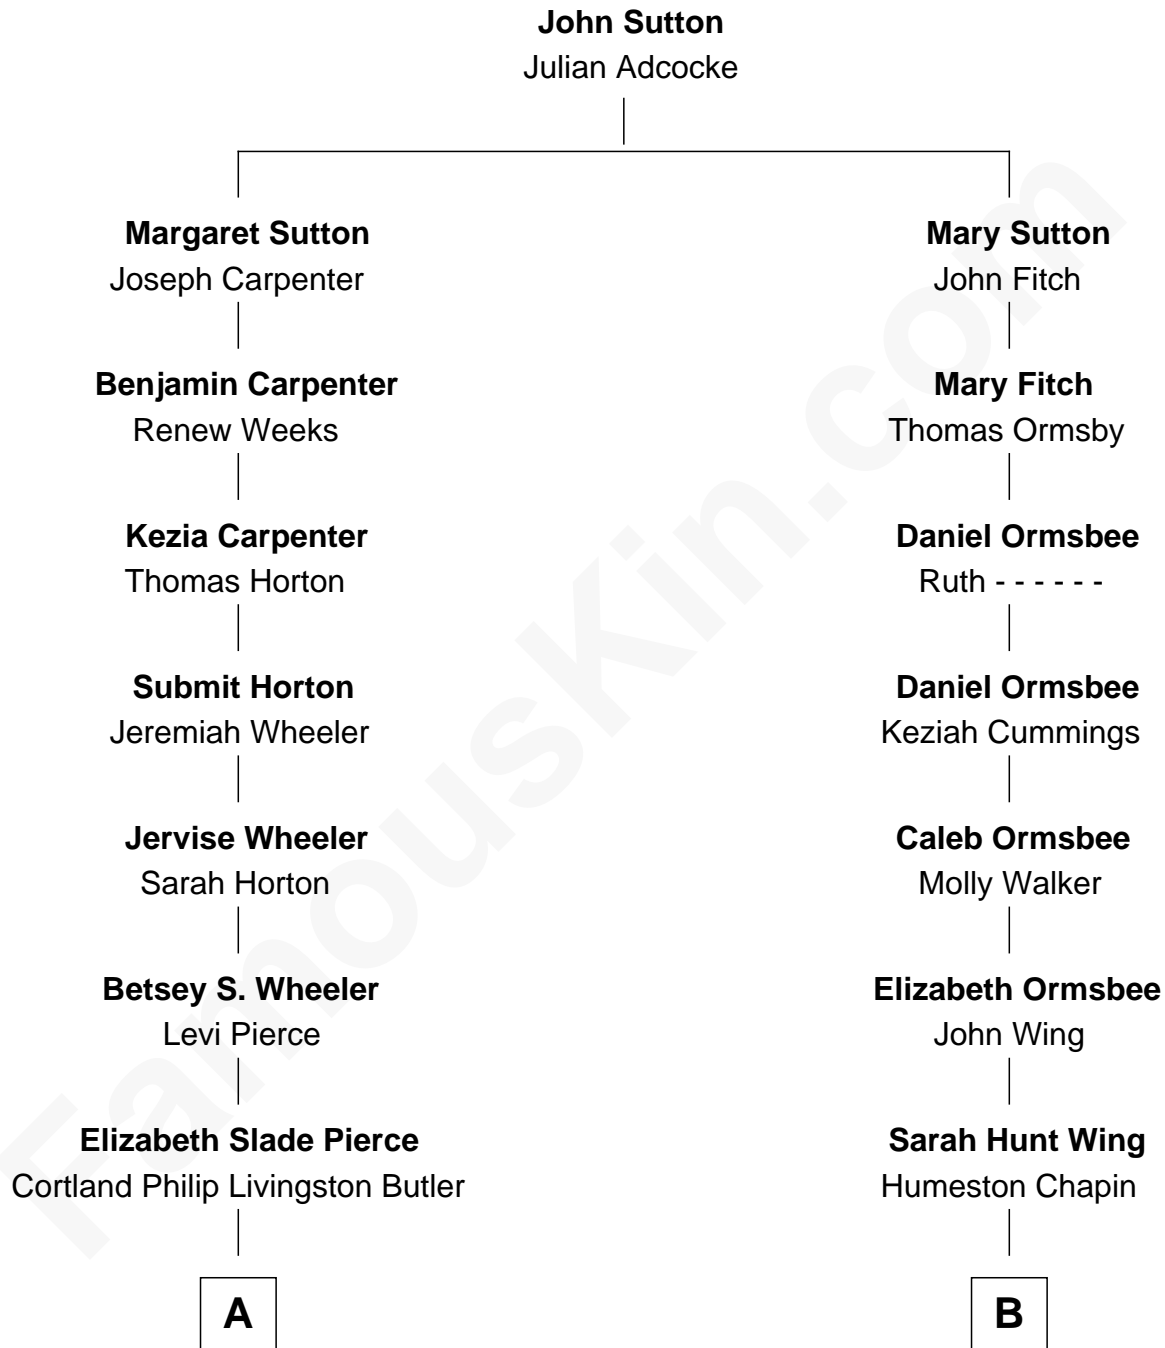

FamousKin.com Relationship Chart of

George W. Bush

43rd U.S. President

10th cousin 1 time removed of

Harry Chapin

Singer and Songwriter

A

Mary Elizabeth Butler
Robert Emmet Sheldon

Flora Sheldon
Samuel Prescott Bush

Prescott Sheldon Bush
Dorothy Wear Walker

George Herbert Walker Bush
Barbara Pierce

George W. Bush
43rd U.S. President

B

James Ayrault Chapin
Delia Stout Ryder

James Ormsbee Chapin
Abigail Beal Forbes