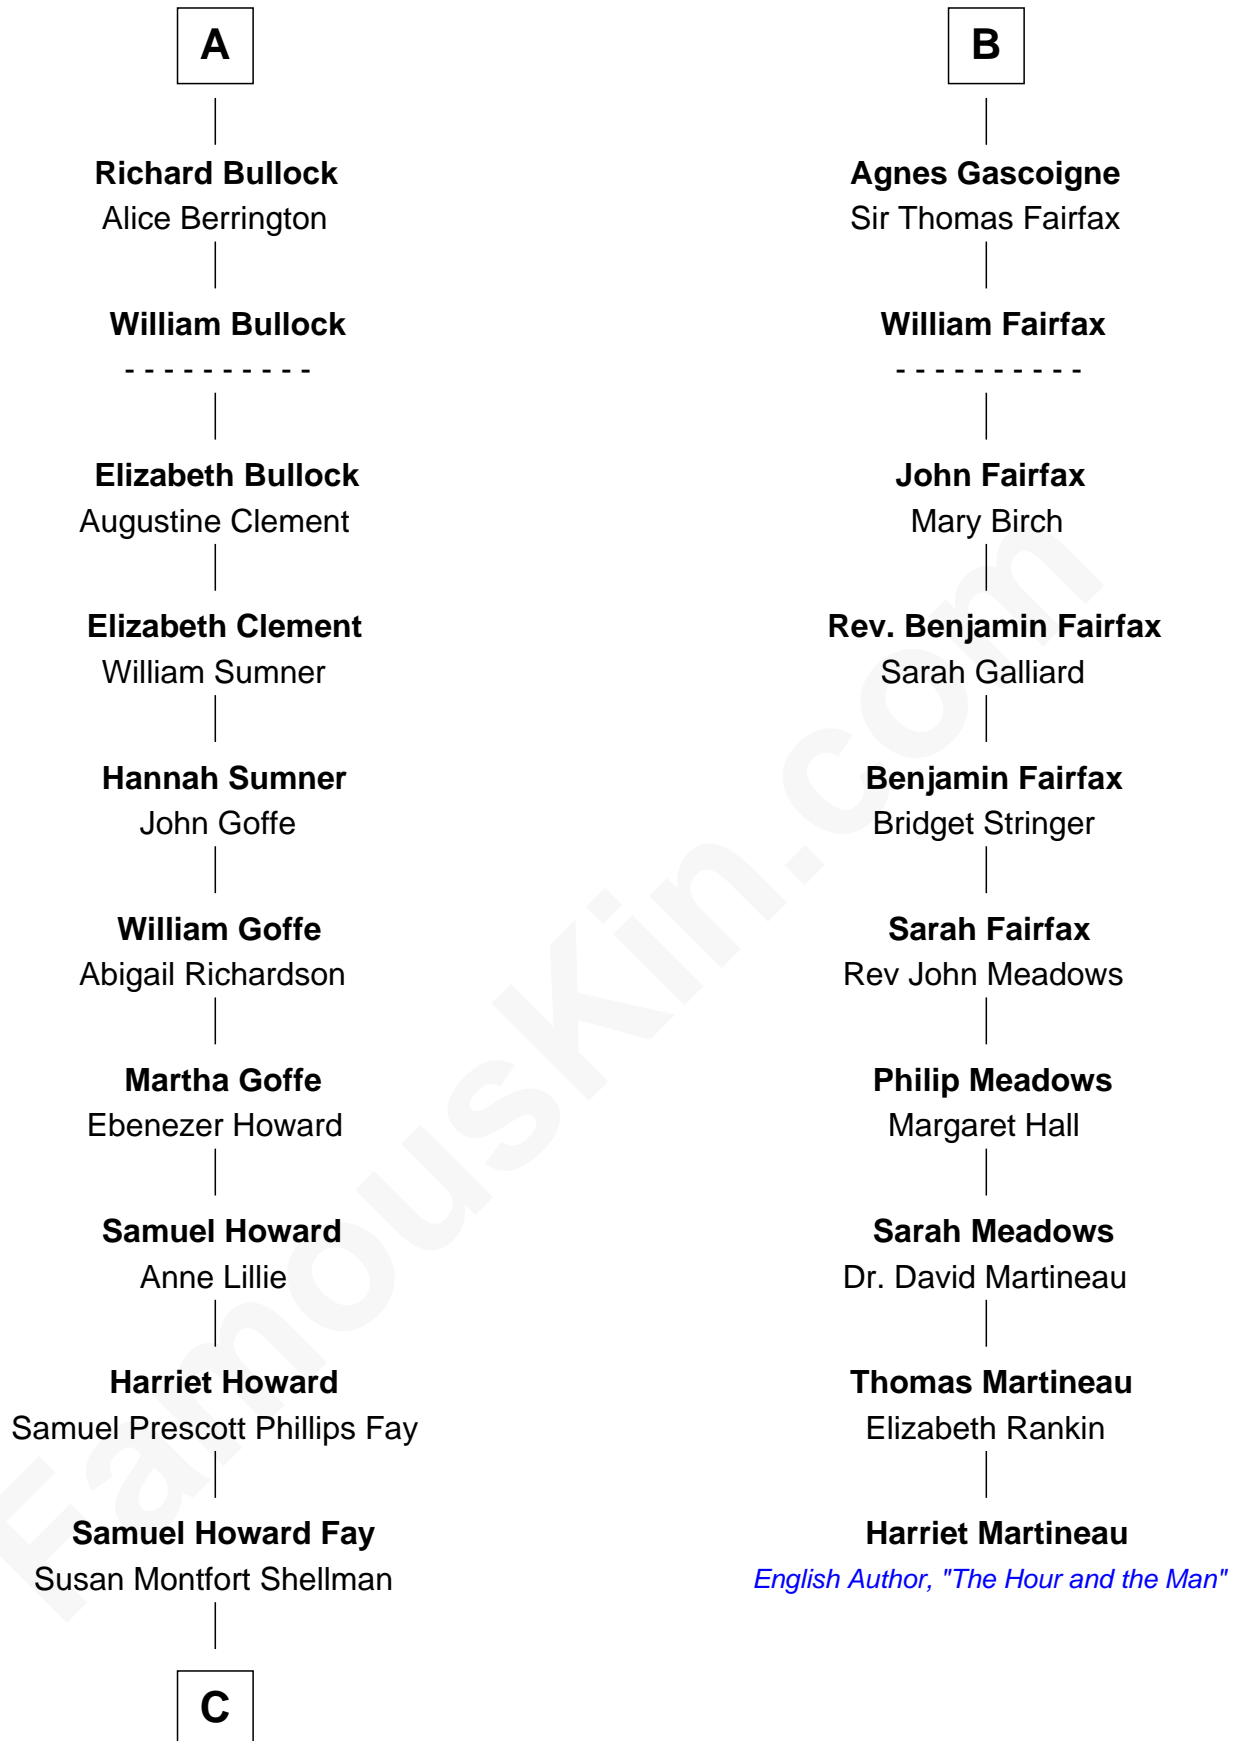

# FamousKin.com Relationship Chart of

**George W. Bush**

*43rd U.S. President*

16th cousin 5 times removed of

**Harriet Martineau**

*Author of The Hour and the Man*

**Bartholomew de Badlesmere**

Margaret de Clare

**C**

**Harriet Eleanor Fay**  
Rev. James Smith Bush

**Samuel Prescott Bush**  
Flora Sheldon

**Prescott Sheldon Bush**  
Dorothy Wear Walker

**George Herbert Walker Bush**  
Barbara Pierce

**George W. Bush**  
*43rd U.S. President*