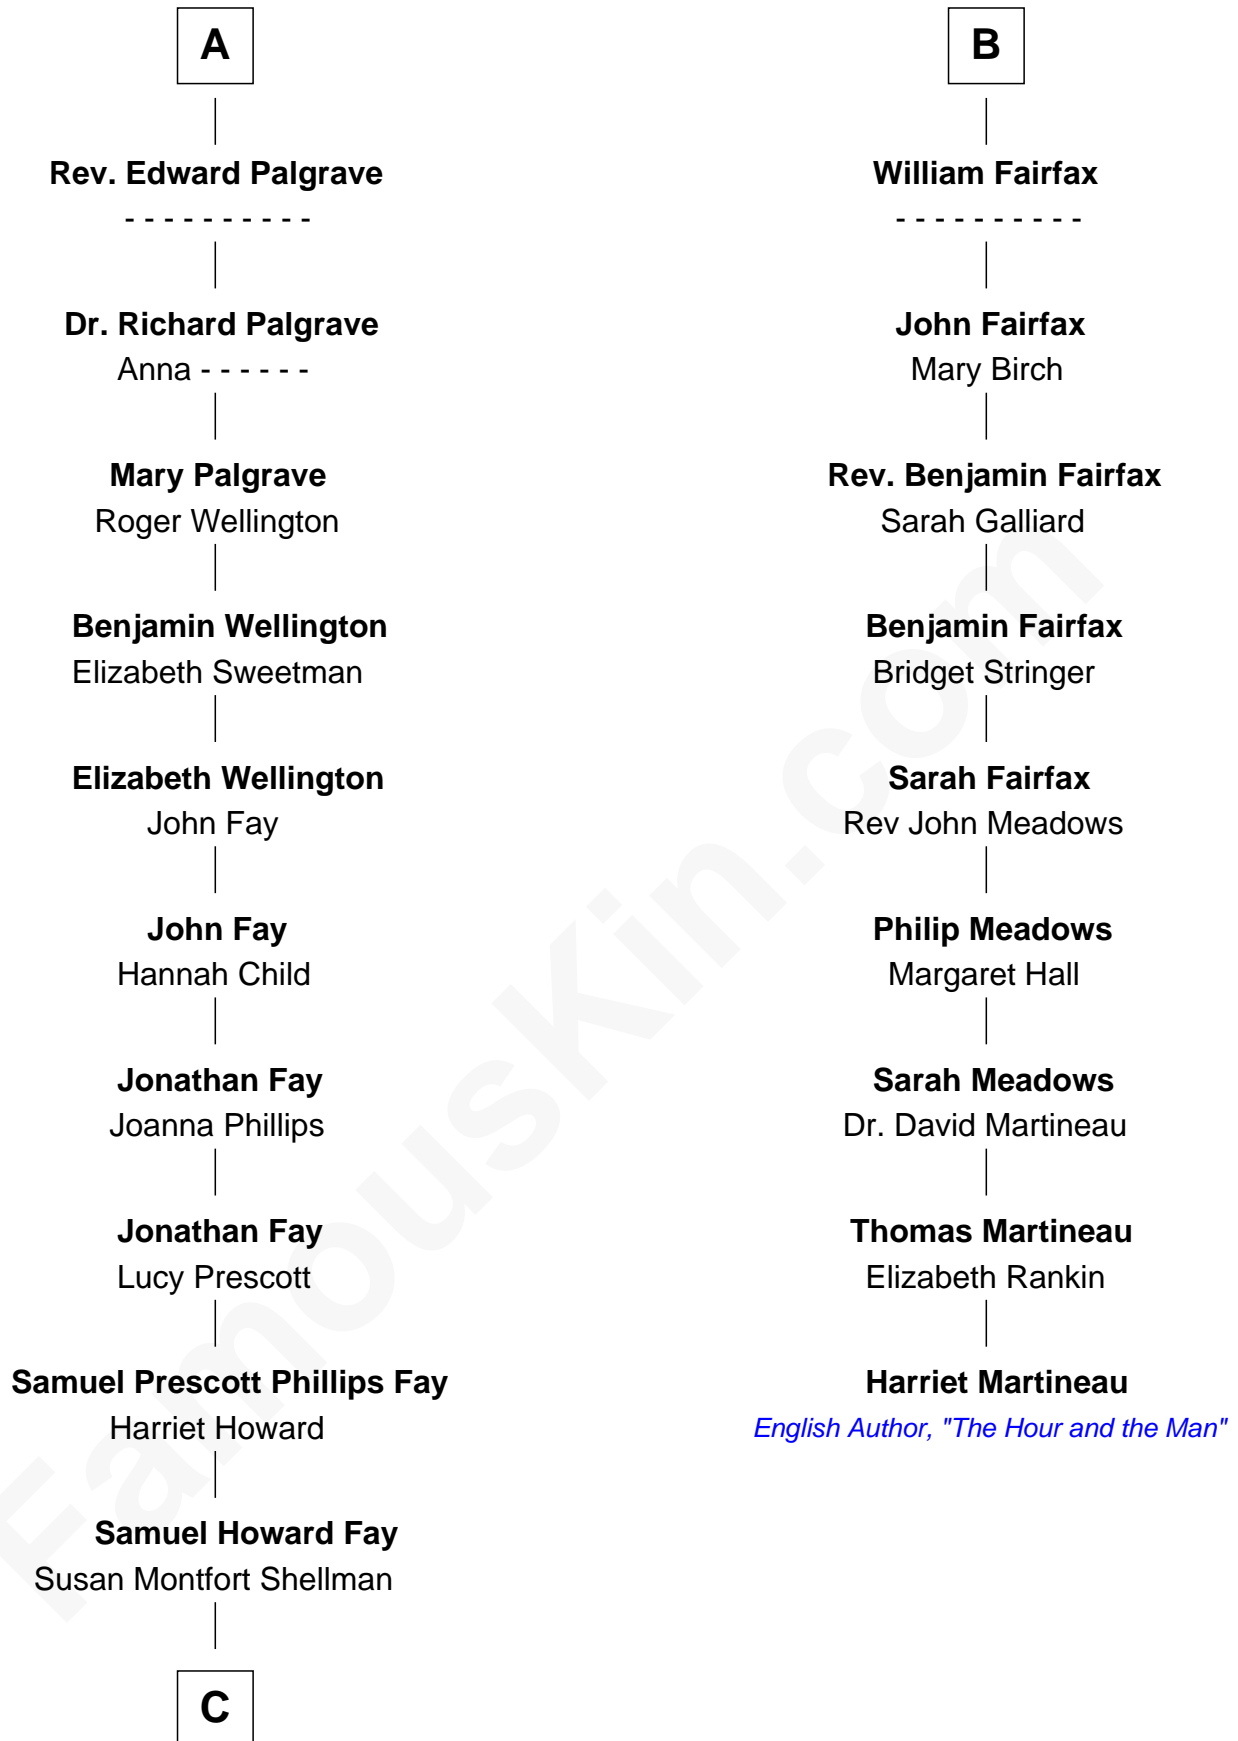

**FamousKin.com**  
**Relationship Chart of**  
**George W. Bush**  
*43rd U.S. President*

**15th cousin 6 times removed of**  
**Harriet Martineau**  
*Author of The Hour and the Man*

**C**

**Harriet Eleanor Fay**  
Rev. James Smith Bush

**Samuel Prescott Bush**  
Flora Sheldon

**Prescott Sheldon Bush**  
Dorothy Wear Walker

**George Herbert Walker Bush**  
Barbara Pierce

**George W. Bush**  
*43rd U.S. President*

FamousKin.com