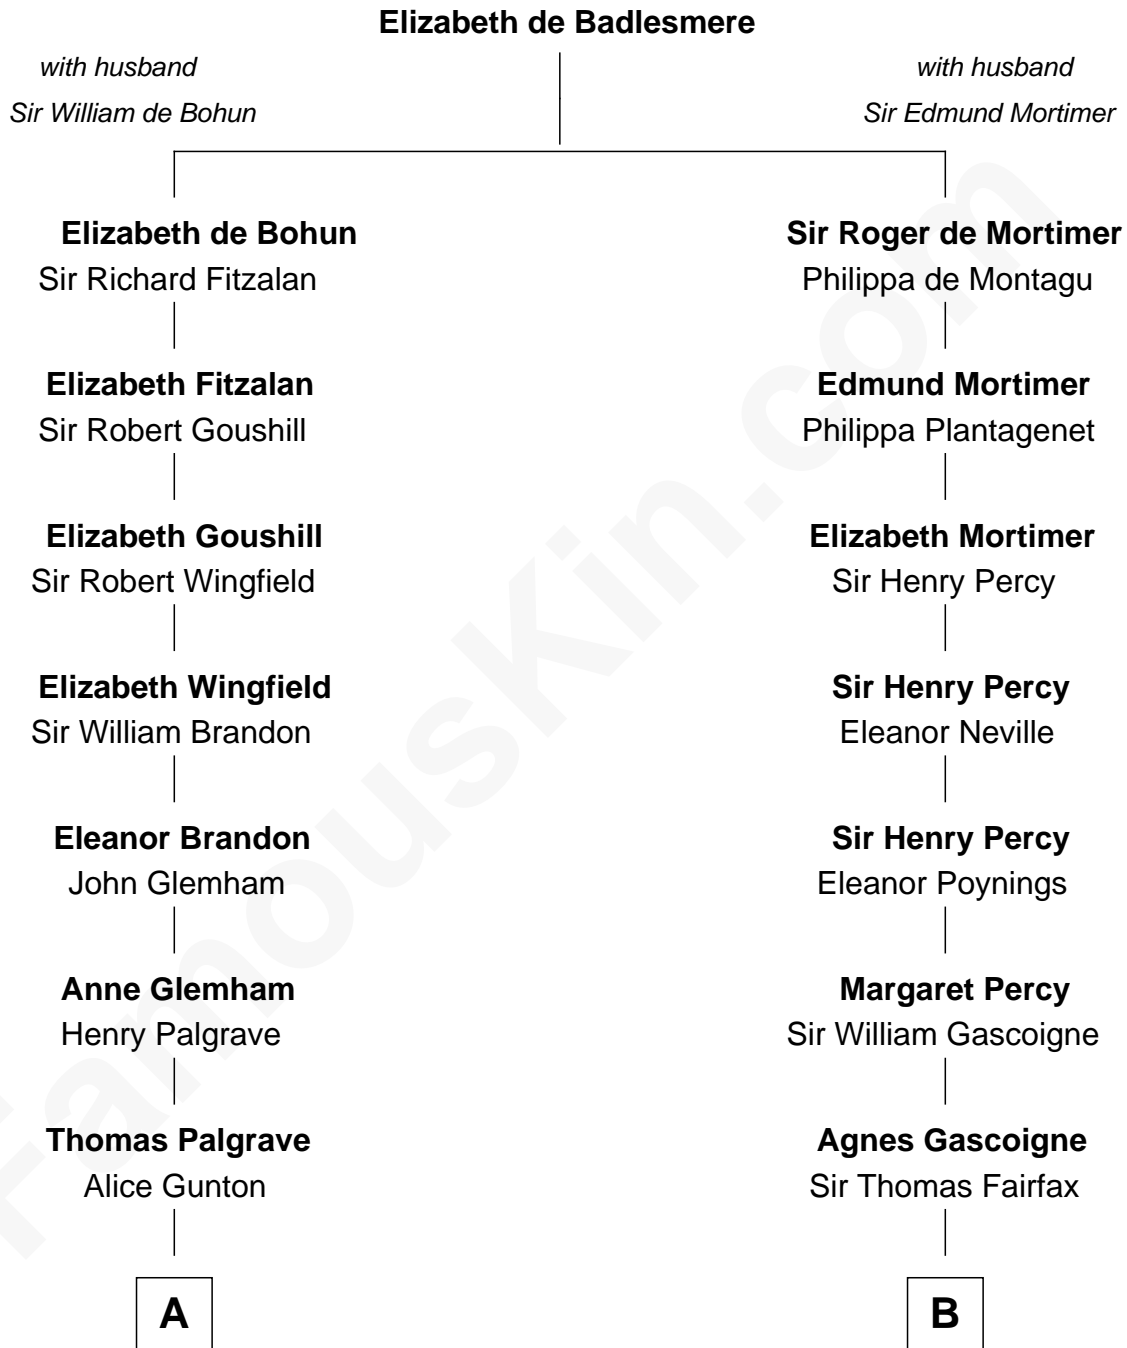

**FamousKin.com**  
**Relationship Chart of**  
**George W. Bush**  
*43rd U.S. President*

**15th cousin 6 times removed of**  
**Harriet Martineau**  
*Author of The Hour and the Man*

**C**

**Harriet Eleanor Fay**  
Rev. James Smith Bush

**Samuel Prescott Bush**  
Flora Sheldon

**Prescott Sheldon Bush**  
Dorothy Wear Walker

**George Herbert Walker Bush**  
Barbara Pierce

**George W. Bush**  
*43rd U.S. President*

FamousKin.com