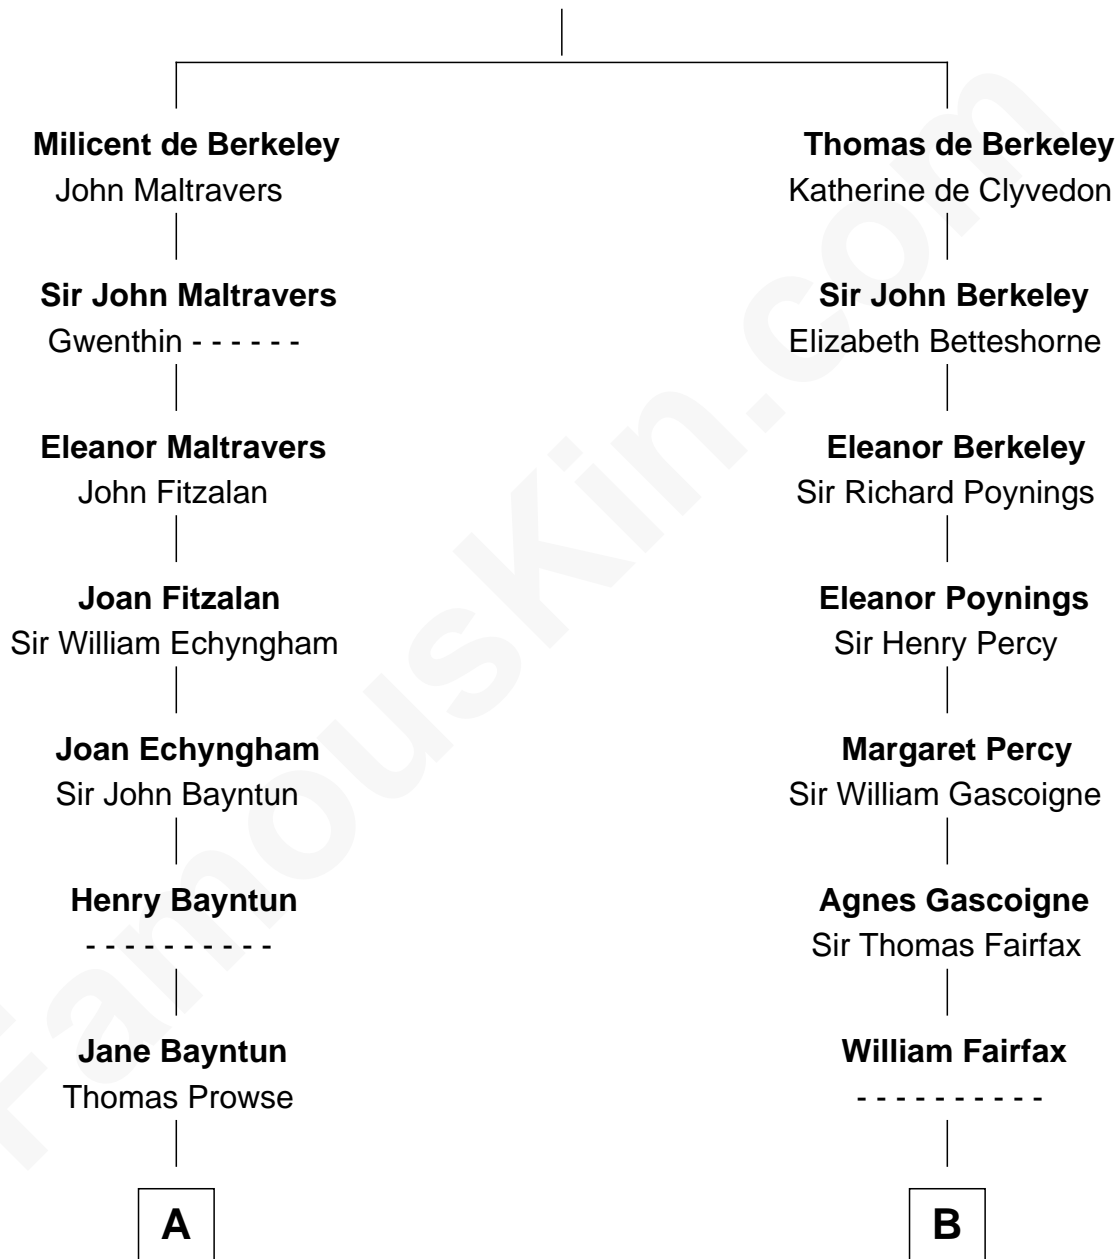

FamousKin.com Relationship Chart of

George W. Bush

43rd U.S. President

14th cousin 7 times removed of

Harriet Martineau

Author of The Hour and the Man

Sir Maurice de Berkeley

Eve la Zouche

C

Jonas James Pierce

Kate Pritzel

Scott Pierce

Mabel Marvin

Marvin Pierce

Pauline Robinson

Barbara Pierce

George Herbert Walker Bush

George W. Bush

43rd U.S. President

FamousKin.com