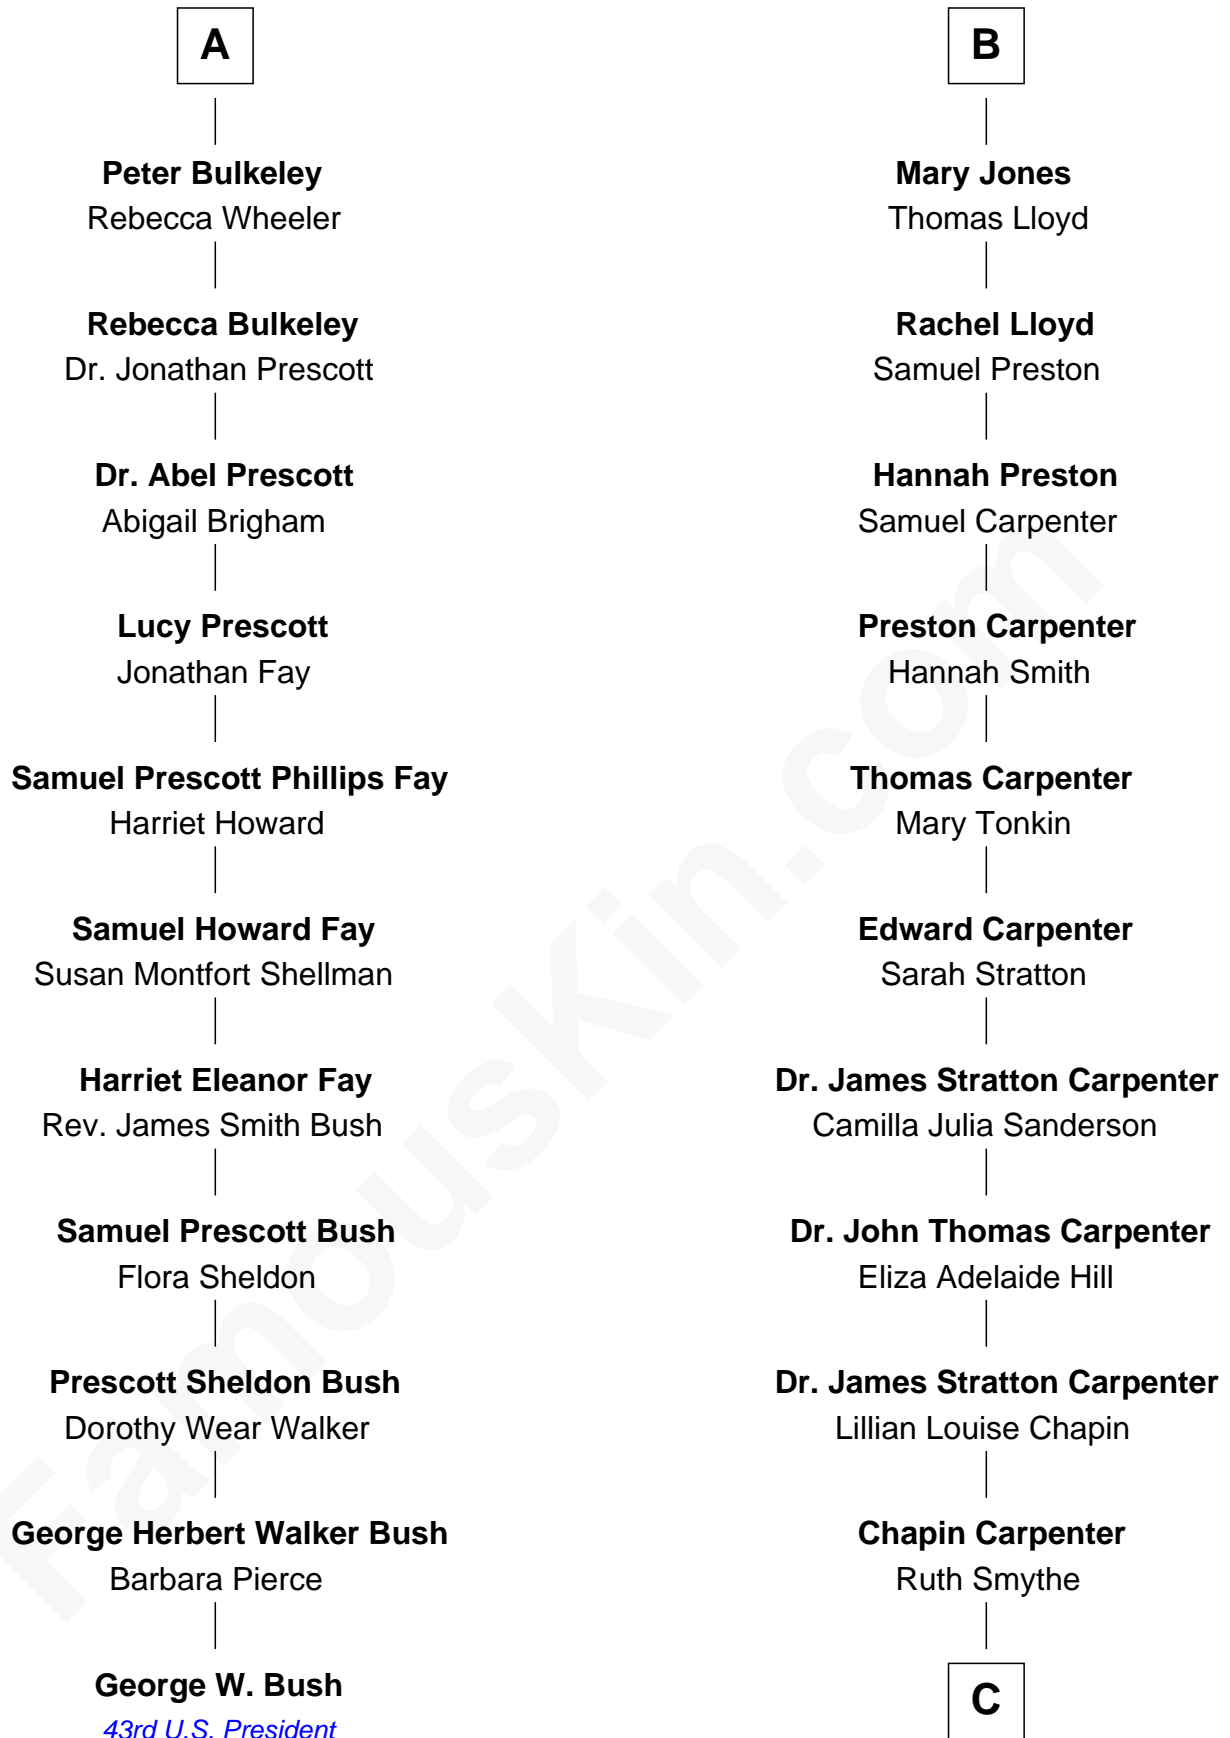

# FamousKin.com Relationship Chart of

**George W. Bush**

*43rd U.S. President*

17th cousin 1 time removed of

**Mary Chapin Carpenter**

*Singer and Songwriter*

**Sir Robert Corbet**

Margaret - - - - -

C

Chapin Carpenter  
Mary Bowie Robertson

Mary Chapin Carpenter  
*Singer and Songwriter*

FamousKin.com