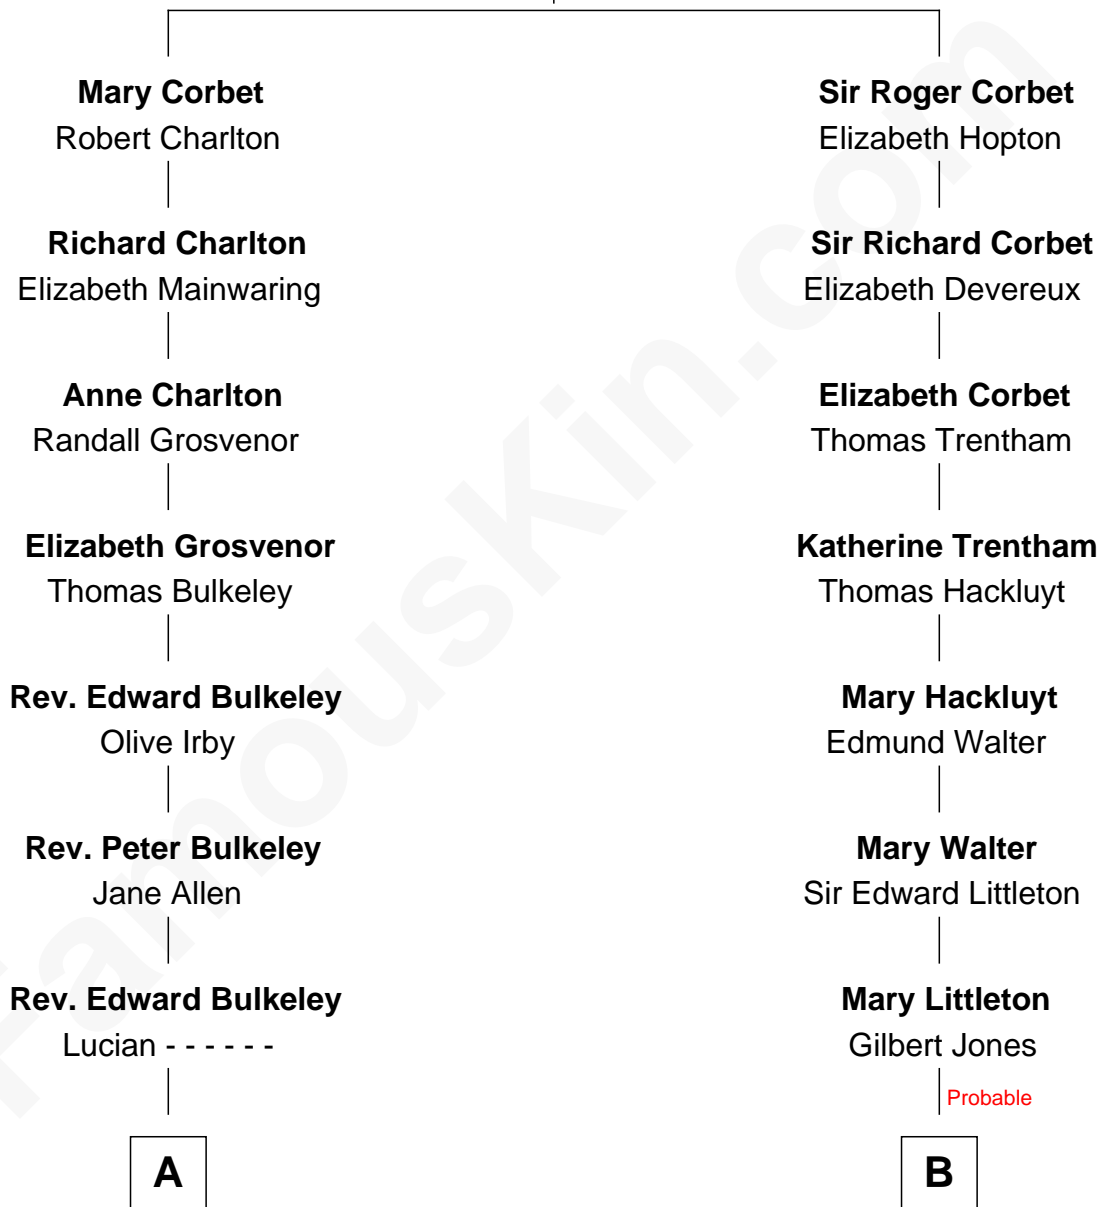

# FamousKin.com Relationship Chart of

**George W. Bush**

*43rd U.S. President*

17th cousin 1 time removed of

**Mary Chapin Carpenter**

*Singer and Songwriter*

**Sir Robert Corbet**

Margaret - - - - -

C

Chapin Carpenter  
Mary Bowie Robertson

Mary Chapin Carpenter  
*Singer and Songwriter*

FamousKin.com