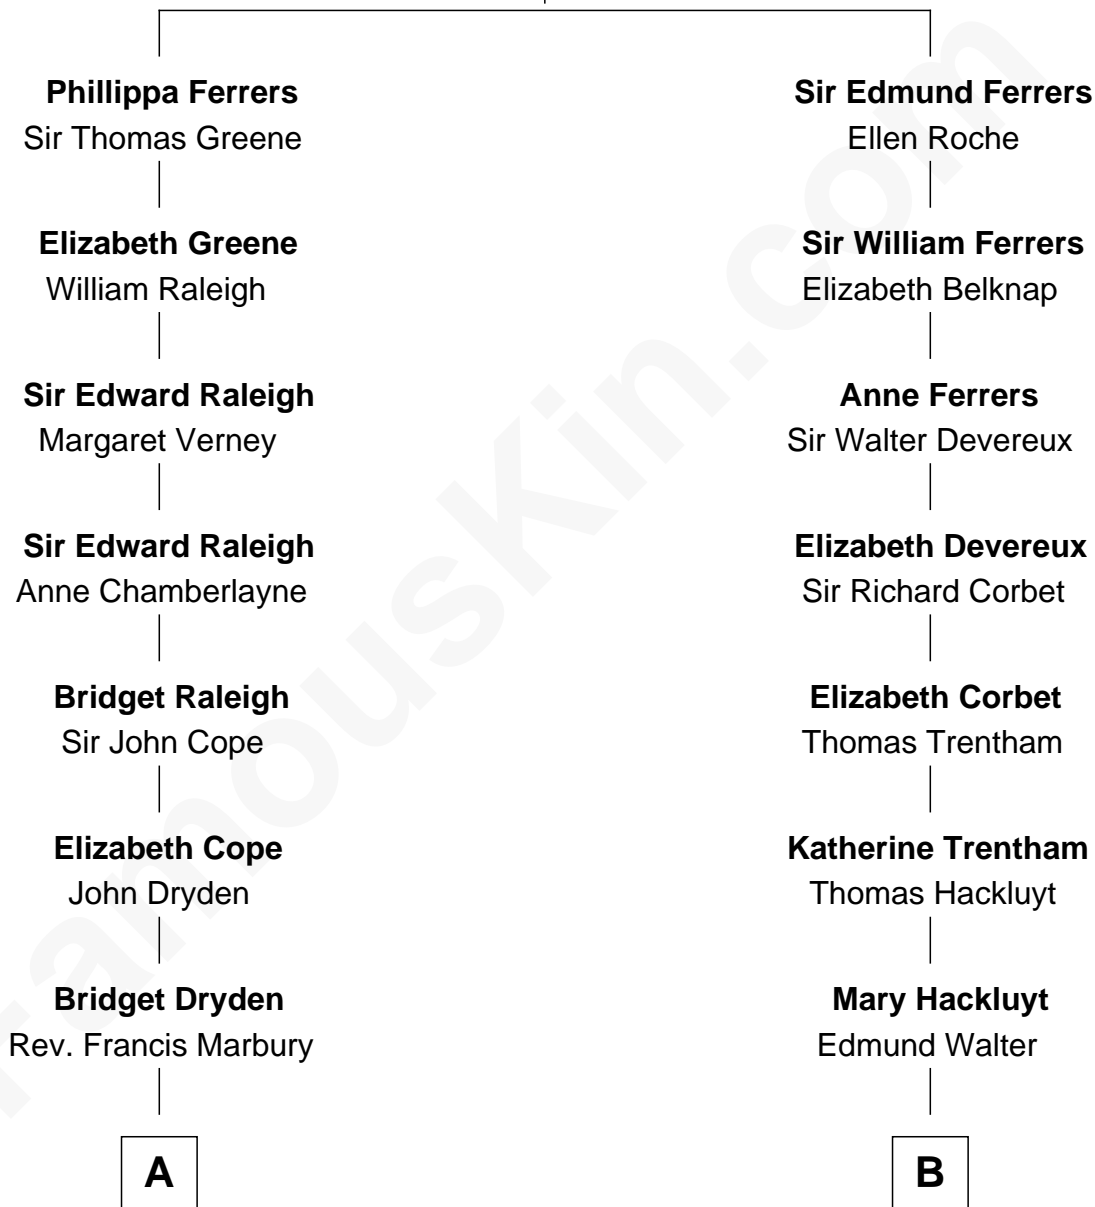

FamousKin.com Relationship Chart of

George W. Bush
43rd U.S. President

20th cousin of

Mary Chapin Carpenter
Singer and Songwriter

Robert de Ferrers
Margaret Despencer

C

Samuel Prescott Bush

Flora Sheldon

Prescott Sheldon Bush

Dorothy Wear Walker

George Herbert Walker Bush

Barbara Pierce

George W. Bush

43rd U.S. President

D

Dr. James Stratton Carpenter