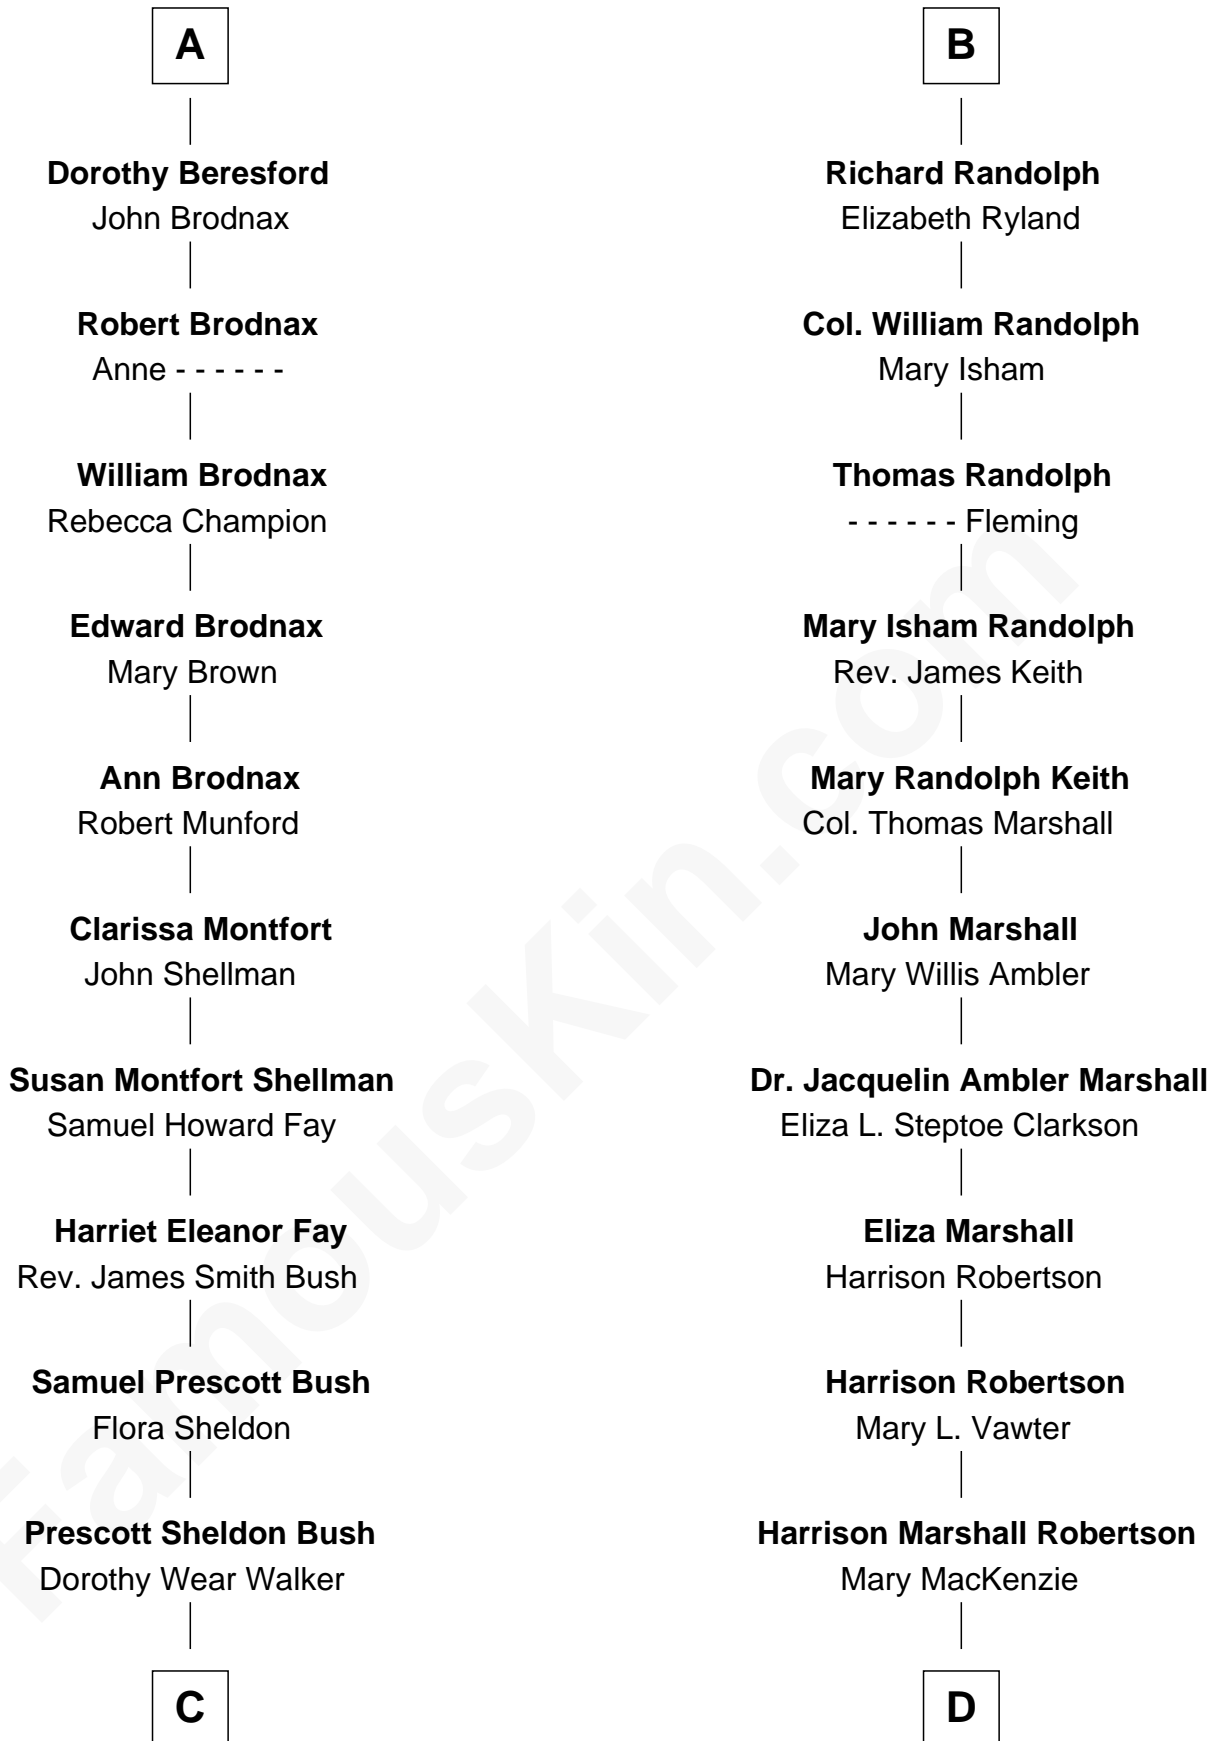

# FamousKin.com Relationship Chart of

**George W. Bush**  
43rd U.S. President

18th cousin of

**Mary Chapin Carpenter**  
Singer and Songwriter

**Sir Robert Howard**  
Margaret Mowbray

**Sir John Howard**  
Katherine Moleyns

**Isabel Howard**  
Sir Robert Mortimer

**Elizabeth Mortimer**  
George Guilford

**Sir John Guilford**  
Barbara West

**Elizabeth Guilford**  
Sir William Cromer

**Dorothy Cromer**  
William Seyliard

**Elizabeth Seyliard**  
Cornelius Beresford

**A**

**Katherine Howard**  
Sir Edward Neville

**Catherine Neville**  
Robert Tanfield

**William Tanfield**  
Elizabeth Stavelly

**Frances Tanfield**  
Bridget Cave

**Anne Tanfield**  
Clement Vincent

**Elizabeth Vincent**  
Richard Lane

**Dorothy Lane**  
William Randolph

**B**

**C**

**George Herbert Walker Bush**

Barbara Pierce

**George W. Bush**

*43rd U.S. President*

**D**