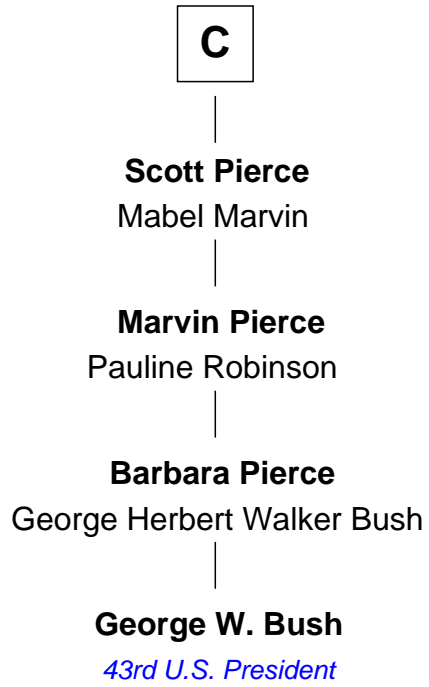

FamousKin.com
Relationship Chart of
George W. Bush
43rd U.S. President

16th cousin 4 times removed of
John Marshall
4th Chief Justice of the U.S. Supreme Court

A

Robert Gye
Grace Dowrish

Mary Gye
Rev. John Maverick

C

B

Frances Tanfield
Bridget Cave

Anne Tanfield
Clement Vincent

Elizabeth Vincent
Richard Lane

Dorothy Lane
William Randolph

Richard Randolph
Elizabeth Ryland

Col. William Randolph
Mary Isham

Thomas Randolph
----- Fleming

Mary Isham Randolph
Rev. James Keith

Mary Randolph Keith
Col. Thomas Marshall

John Marshall
U.S. Supreme Court Chief Justice

FamousKin.com