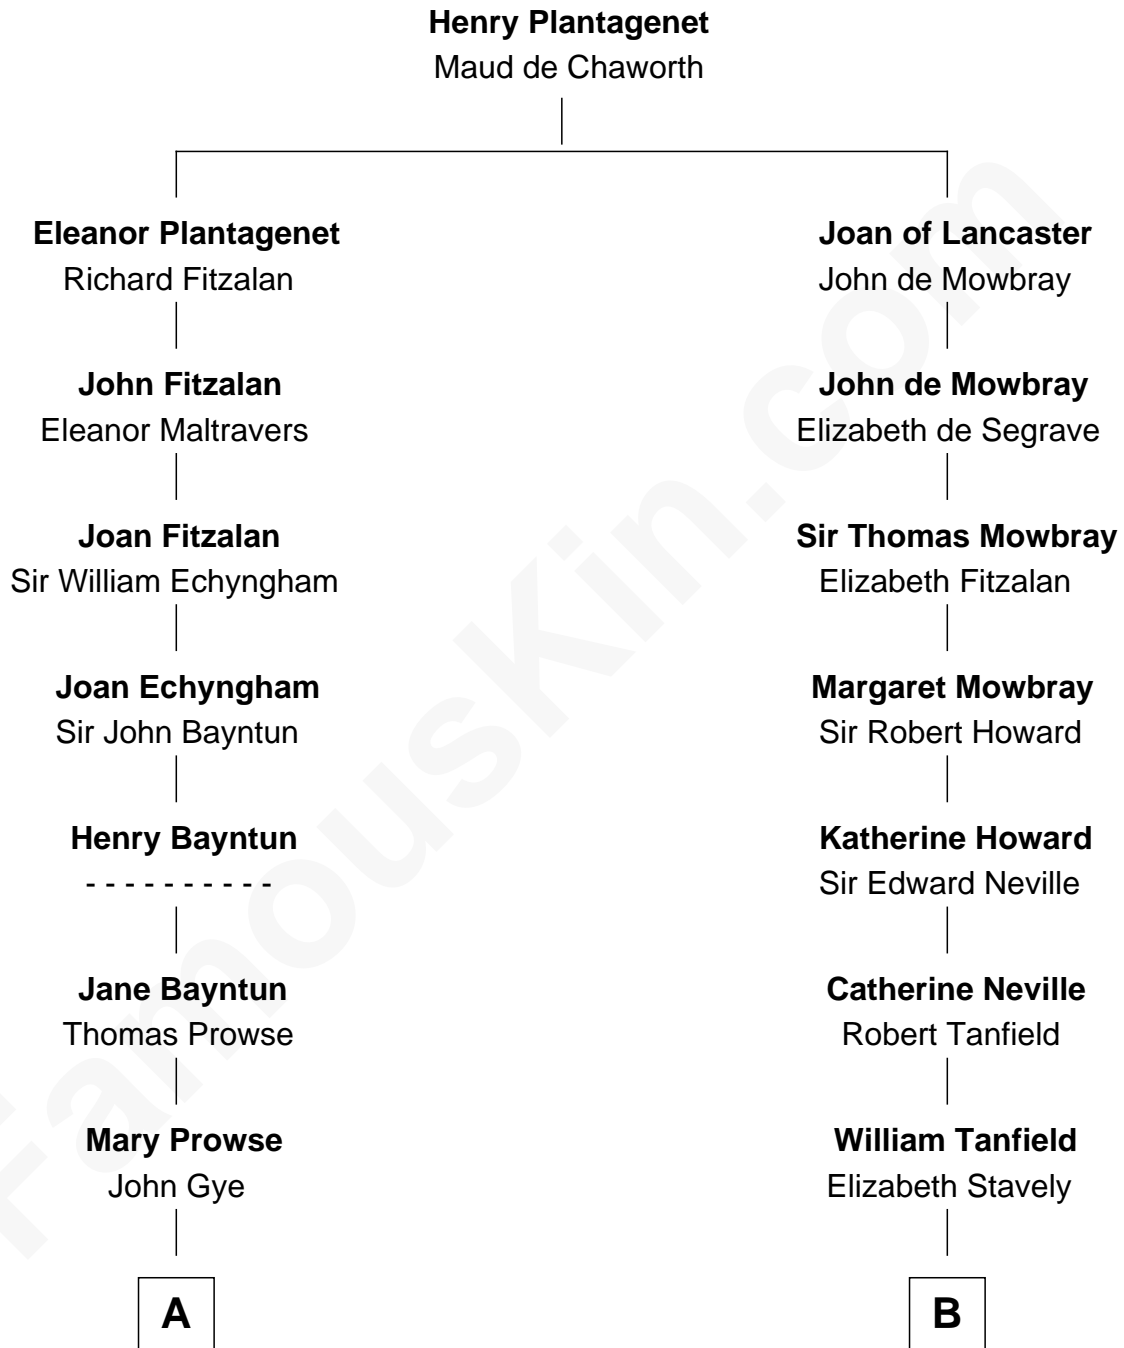

FamousKin.com
Relationship Chart of
George W. Bush
43rd U.S. President

16th cousin 4 times removed of
John Marshall
4th Chief Justice of the U.S. Supreme Court

A

Robert Gye
Grace Dowrish

Mary Gye
Rev. John Maverick

Elias Maverick
Anna Harris

Abigail Maverick
Matthew Clark

Mary Clark
John Stacy

Nymphas Stacy
Hannah Littlehale

Philemon Stacy
Mary Rand

Mary Stacy
James Pierce

Gen. James Pierce
Chloe Holbrook

Jonas James Pierce
Kate Pritzel