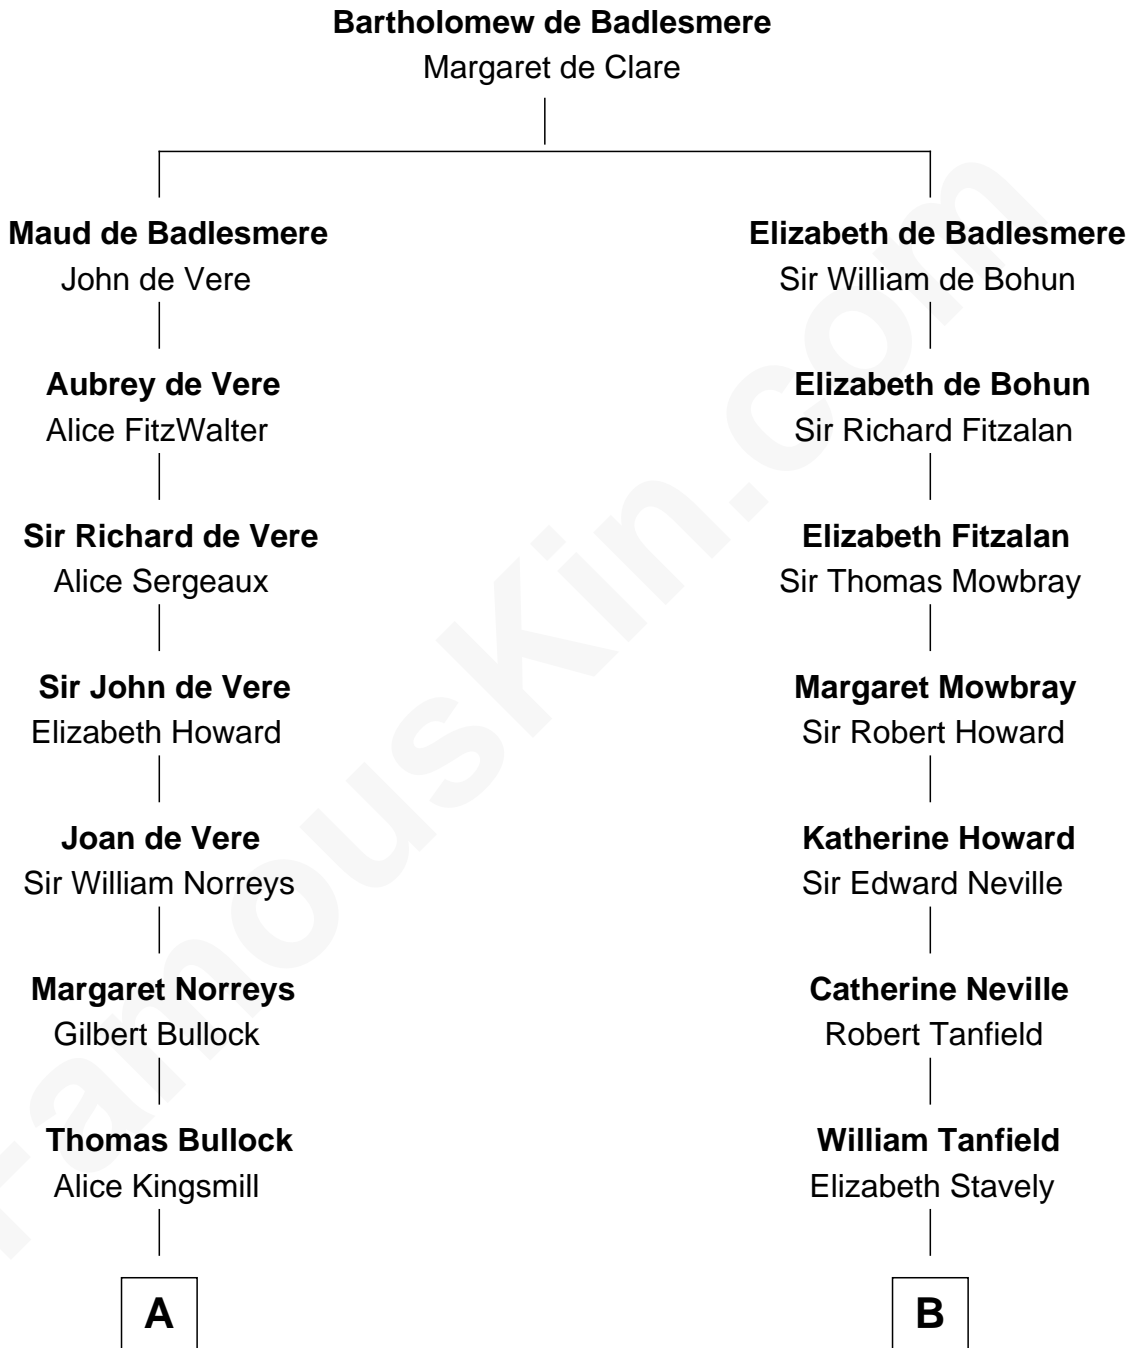

FamousKin.com
Relationship Chart of
George W. Bush
43rd U.S. President

16th cousin 5 times removed of
John Marshall
4th Chief Justice of the U.S. Supreme Court

C

Harriet Eleanor Fay
Rev. James Smith Bush

Samuel Prescott Bush
Flora Sheldon

Prescott Sheldon Bush
Dorothy Wear Walker

George Herbert Walker Bush
Barbara Pierce

George W. Bush
43rd U.S. President

FamousKin.com