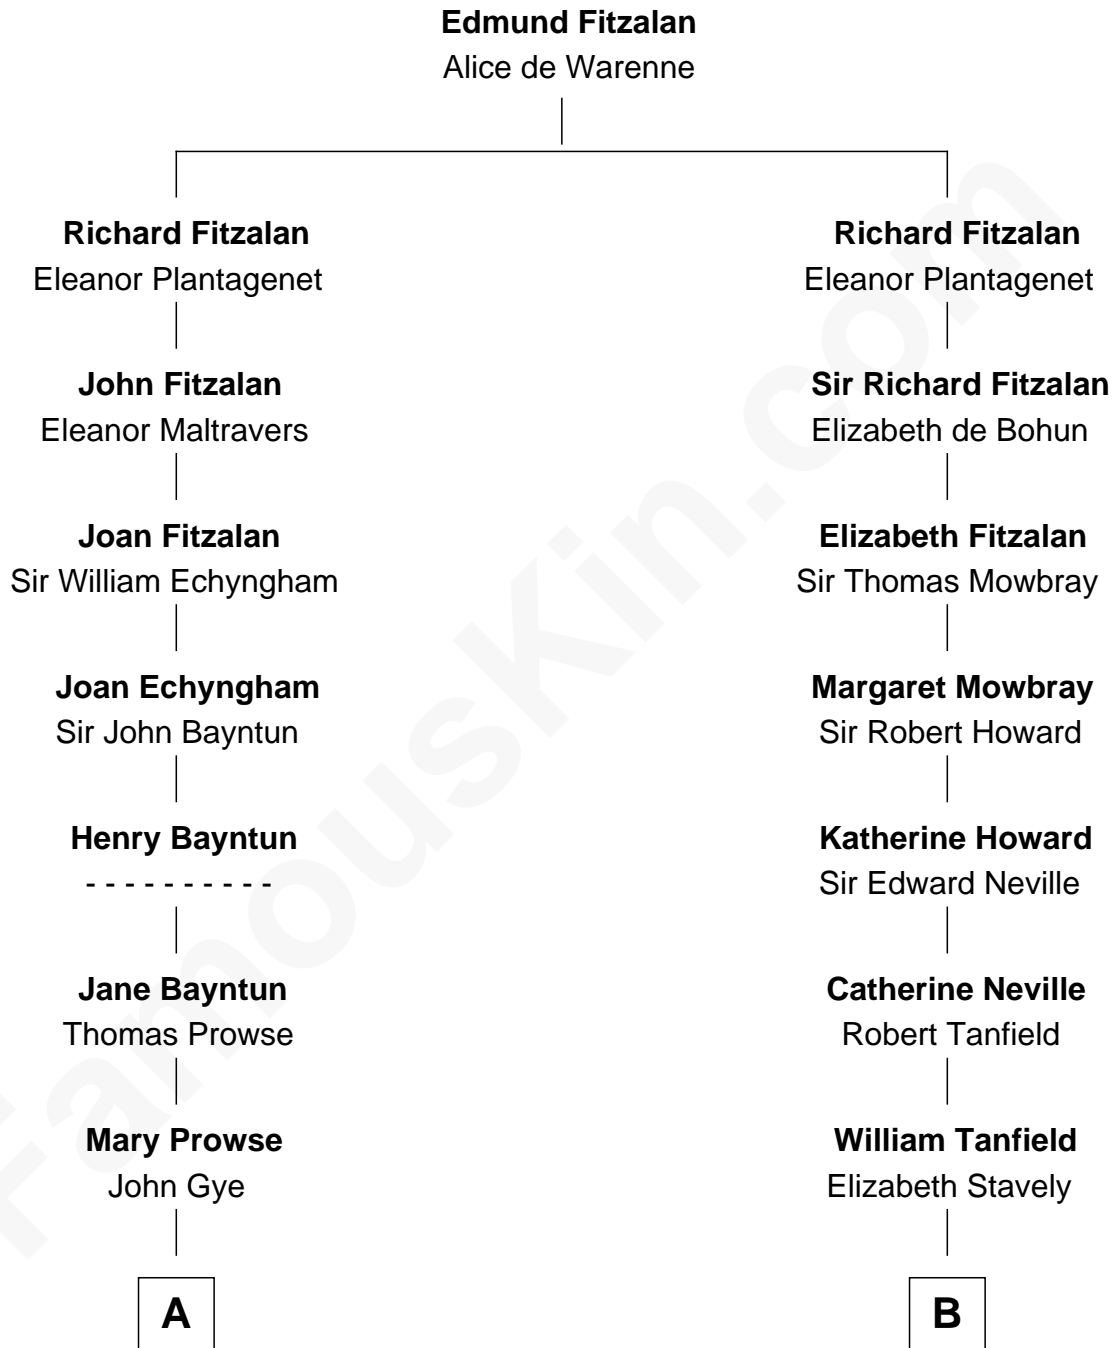

FamousKin.com
Relationship Chart of
George W. Bush
43rd U.S. President

16th cousin 4 times removed of

John Marshall
4th Chief Justice of the U.S. Supreme Court

A

Robert Gye
Grace Dowrish

Mary Gye
Rev. John Maverick

Elias Maverick
Anna Harris

Abigail Maverick
Matthew Clark

Mary Clark
John Stacy

Nymphas Stacy
Hannah Littlehale

Philemon Stacy
Mary Rand

Mary Stacy
James Pierce

Gen. James Pierce
Chloe Holbrook

Jonas James Pierce
Kate Pritzel