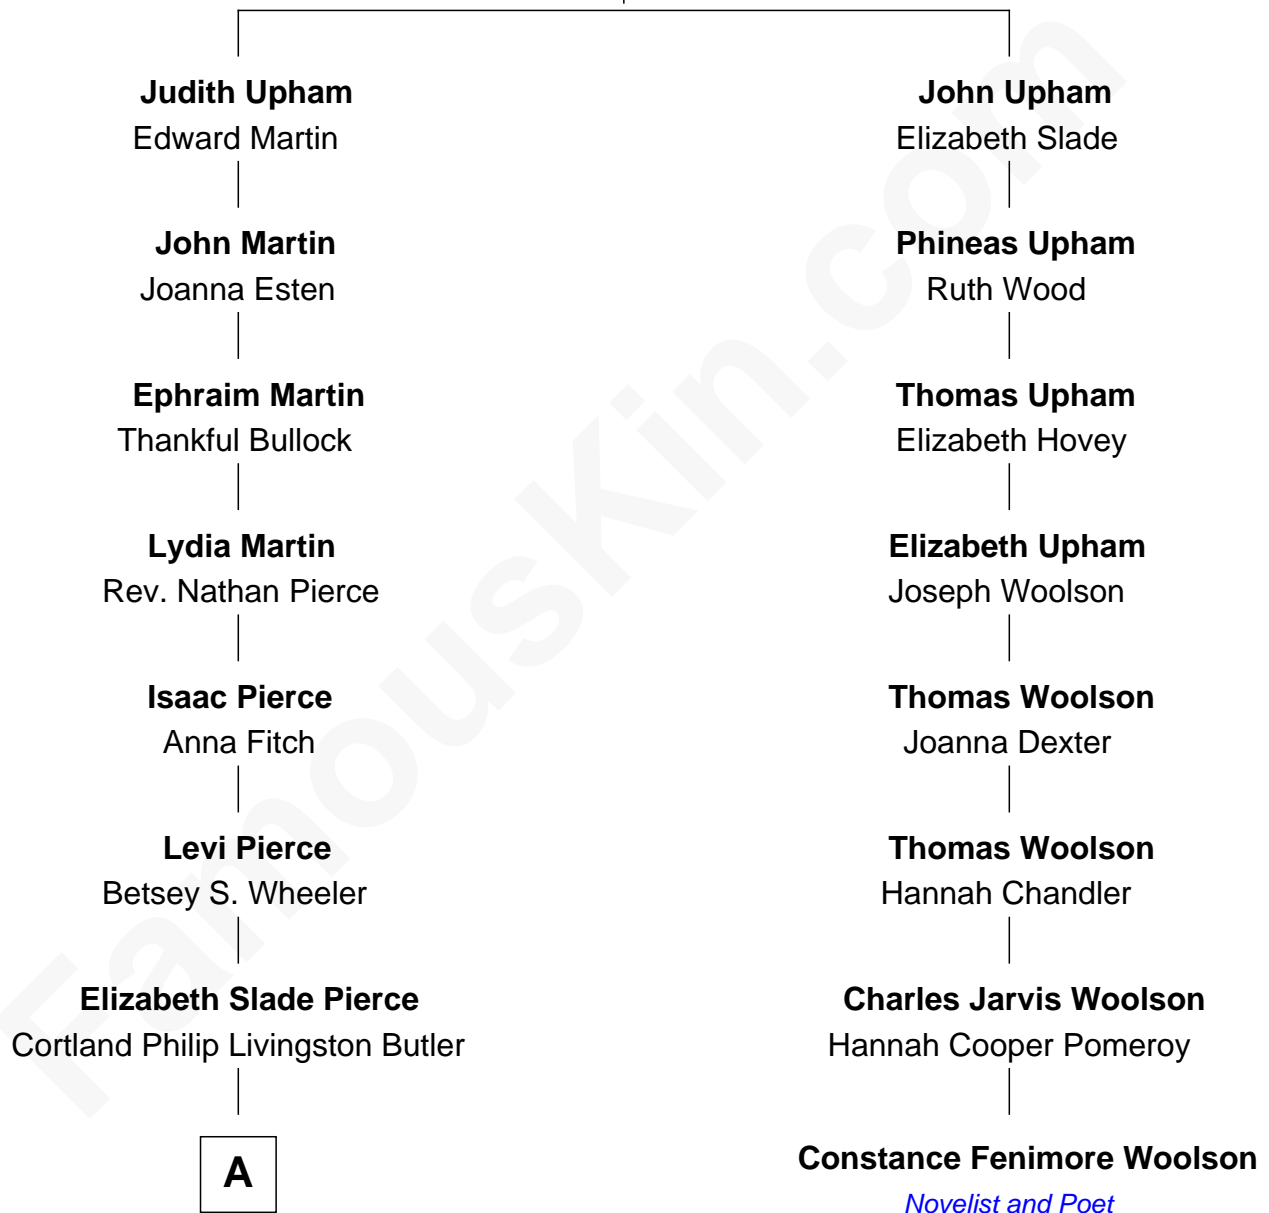

**FamousKin.com**  
**Relationship Chart of**  
**George W. Bush**  
*43rd U.S. President*

7th cousin 4 times removed of

**Constance Fenimore Woolson**  
*Victorian Novelist and Poet*

**Richard Upham**  
 Maria - - - - -

**A**

—  
**Mary Elizabeth Butler**  
Robert Emmet Sheldon

—  
**Flora Sheldon**  
Samuel Prescott Bush

—  
**Prescott Sheldon Bush**  
Dorothy Wear Walker

—  
**George Herbert Walker Bush**  
Barbara Pierce