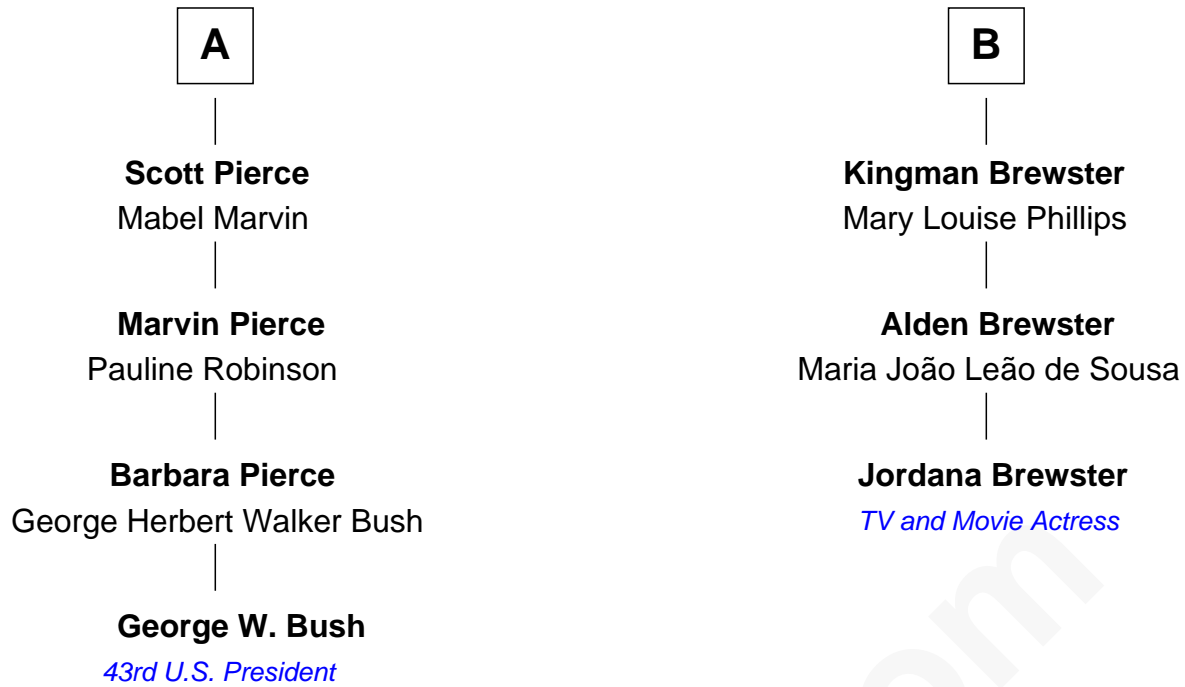

Jordana Brewster photo by [Andre Luis](#) (CC BY-SA 3.0)