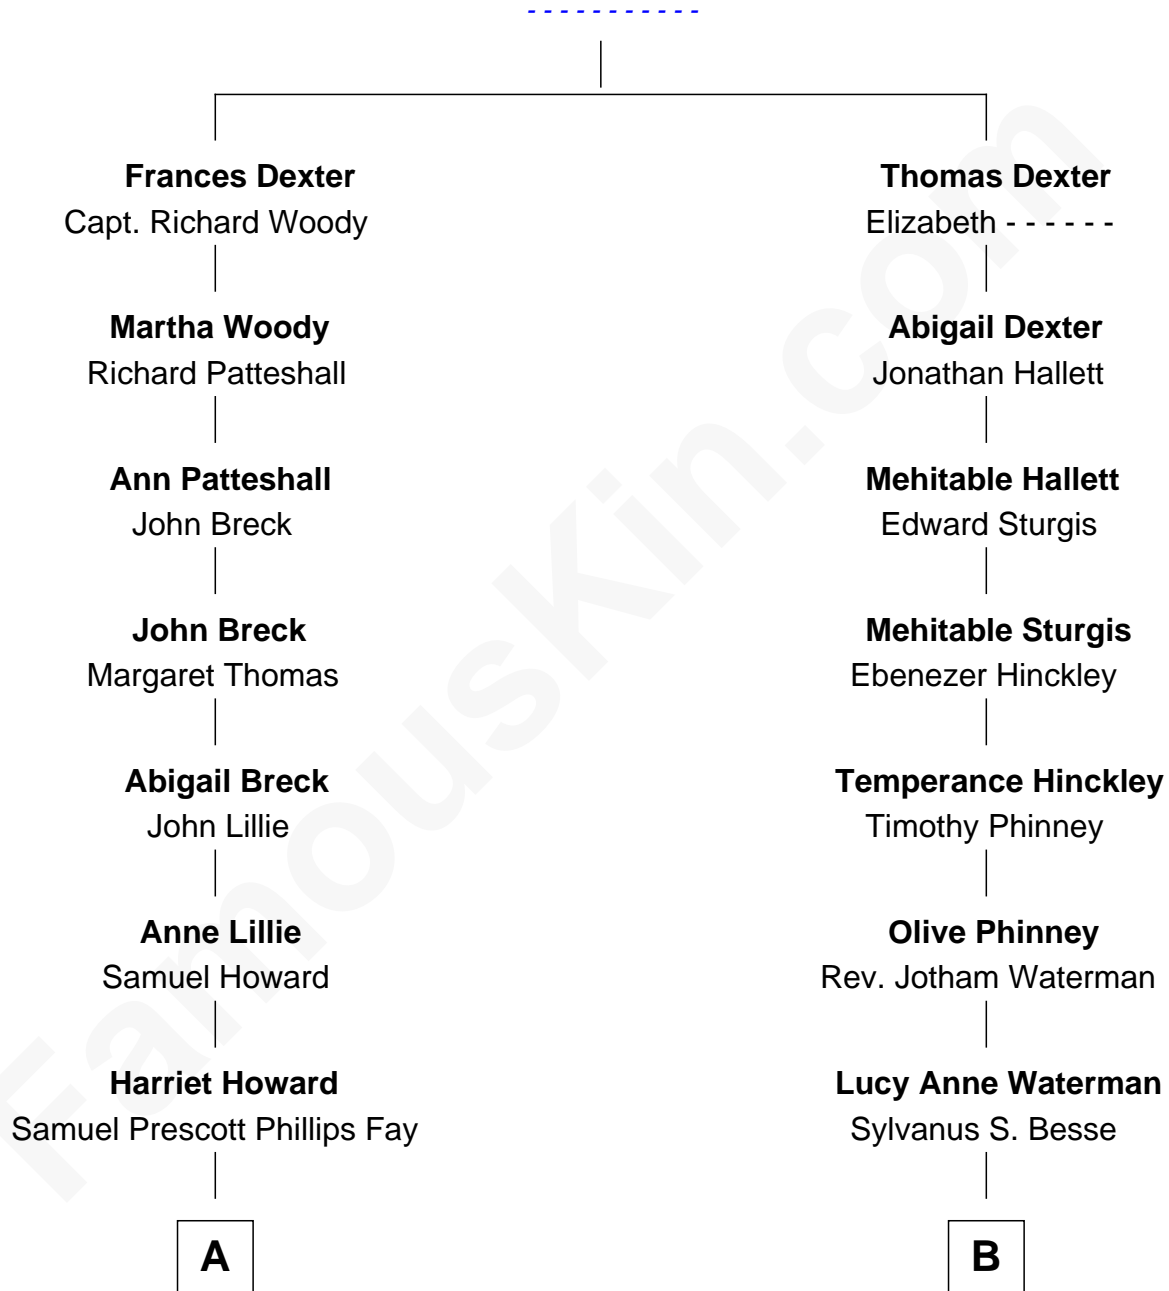

FamousKin.com Relationship Chart of

George W. Bush
43rd U.S. President

11th cousin 1 time removed of

Jordana Brewster
TV and Movie Actress

Thomas Dexter

A

Samuel Howard Fay
Susan Montfort Shellman

Harriet Eleanor Fay
Rev. James Smith Bush

Samuel Prescott Bush
Flora Sheldon

Prescott Sheldon Bush
Dorothy Wear Walker

George Herbert Walker Bush
Barbara Pierce

George W. Bush
43rd U.S. President

B

Lyman Waterman Besse
Henrietta Louisa Seger

Florence Foster Besse
Kingman Brewster