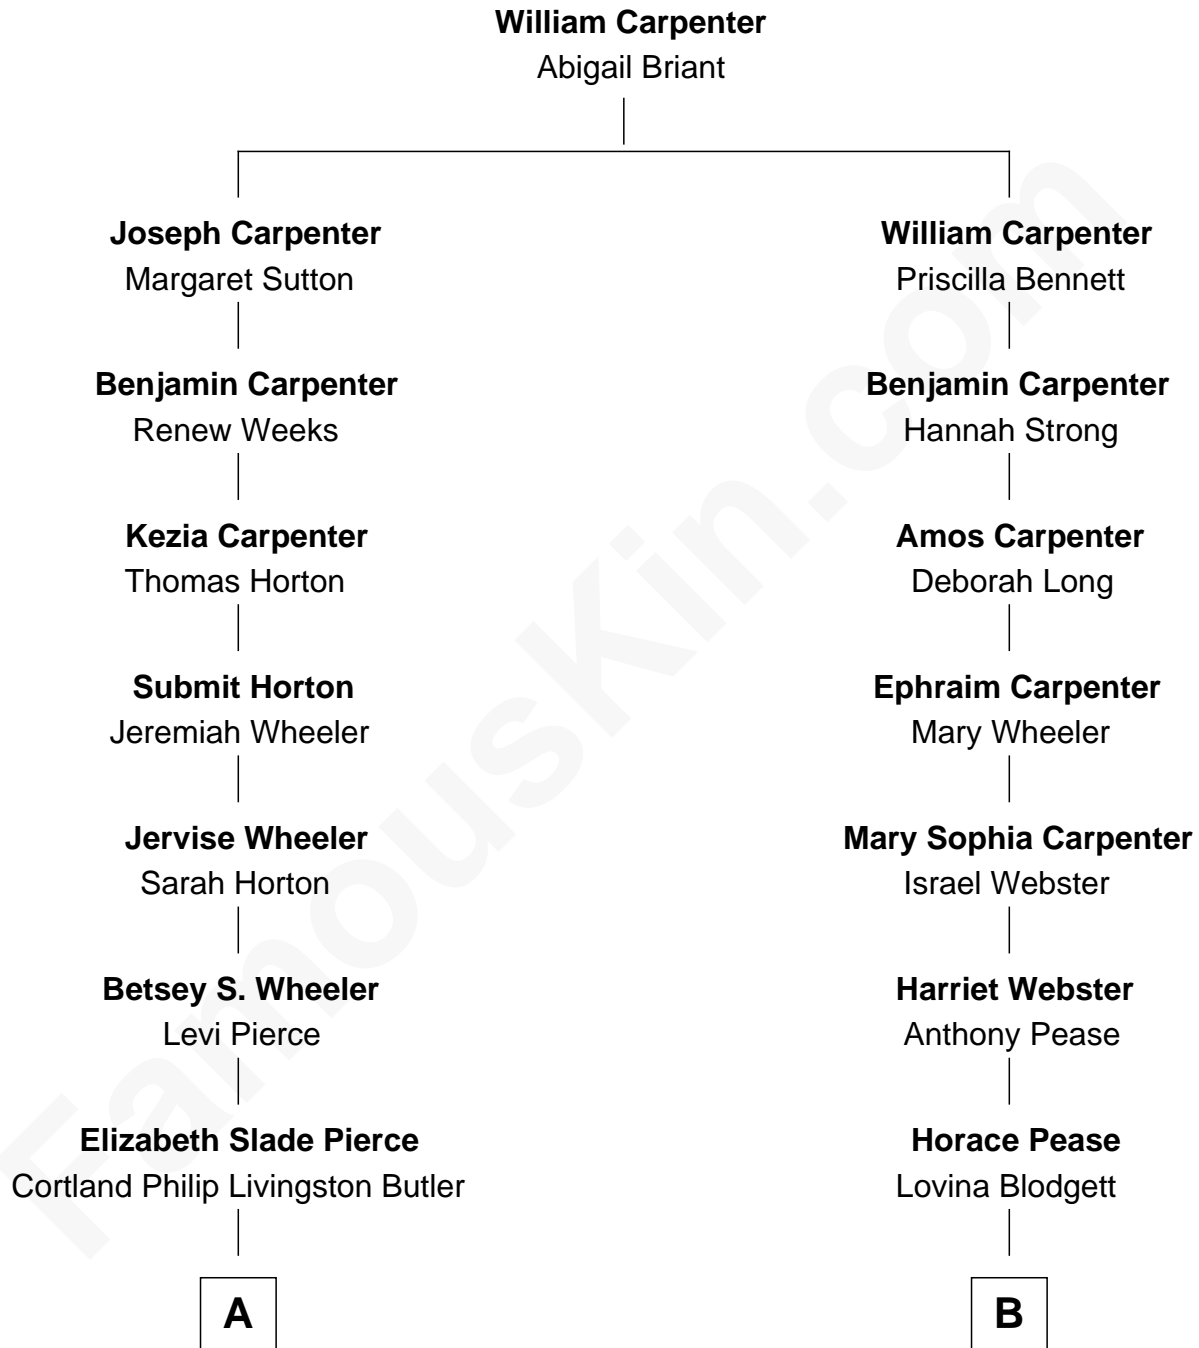

FamousKin.com
Relationship Chart of
George W. Bush
43rd U.S. President

10th cousin 1 time removed of
Mark David Chapman
Assassinated John Lennon

A

Mary Elizabeth Butler
Robert Emmet Sheldon

Flora Sheldon
Samuel Prescott Bush

Prescott Sheldon Bush
Dorothy Wear Walker

George Herbert Walker Bush
Barbara Pierce

George W. Bush
43rd U.S. President

B

Stephen F. Pease
Bertha Genevieve - - - - -

Henry Horace Pease
Myrtle S. Nelson

Diane Elizabeth Pease
David Curtis Chapman