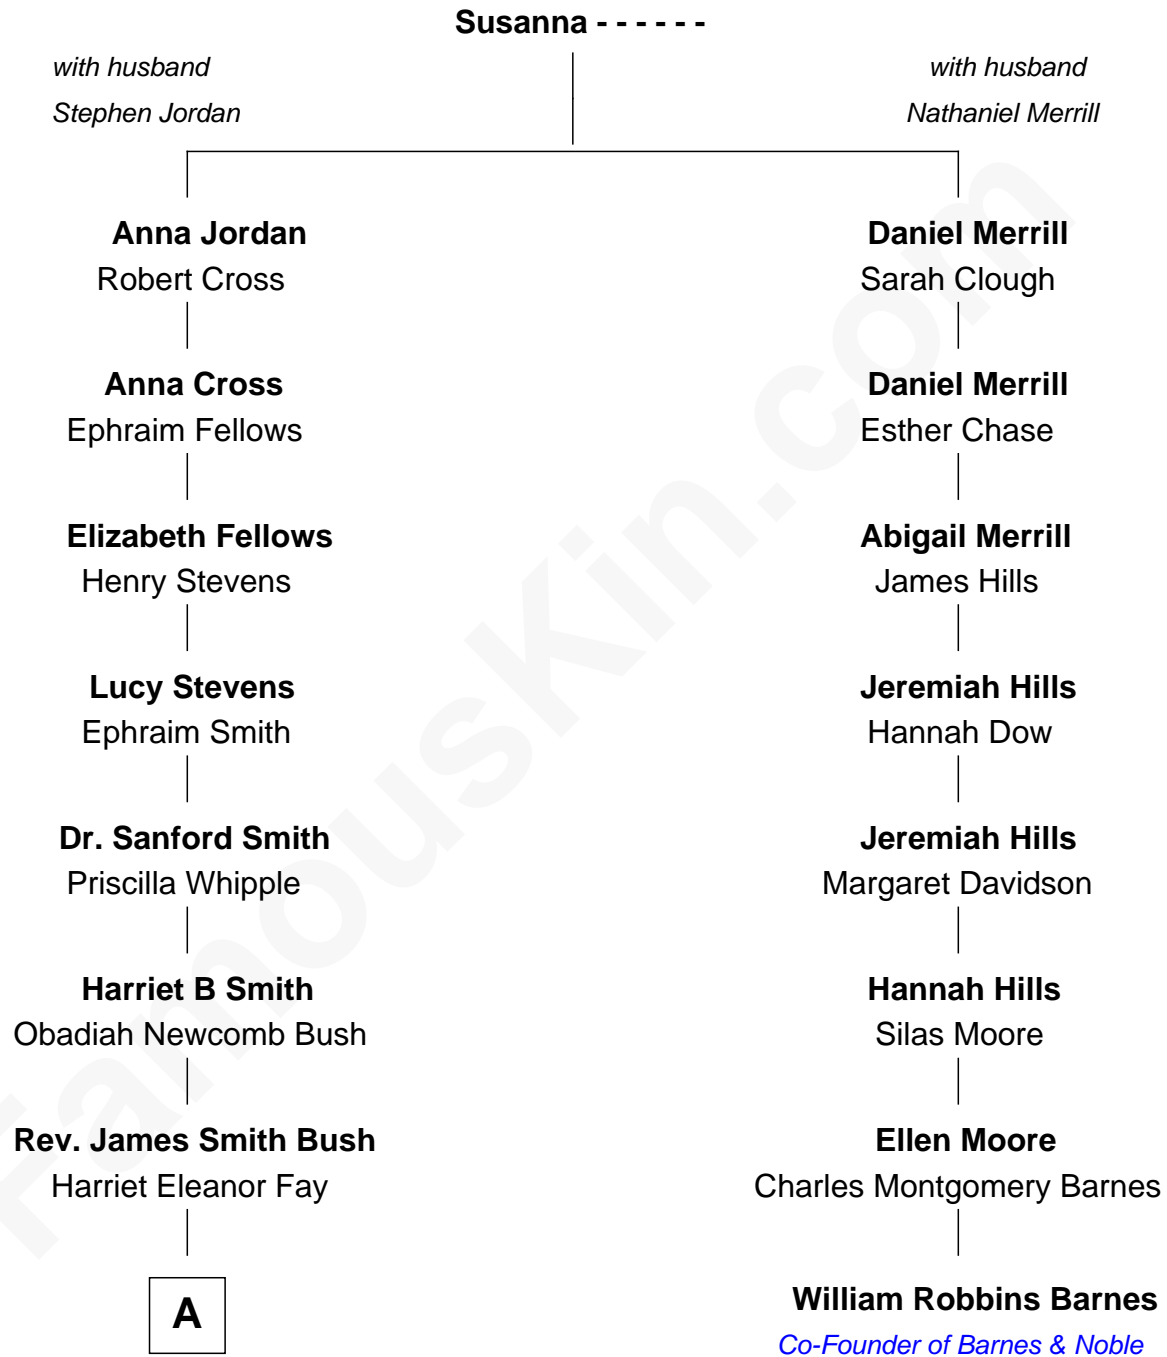

## Relationship Chart of

### George W. Bush

43rd U.S. President

7th cousin 3 times removed of

**William Robbins Barnes**  
Co-Founder of Barnes & Noble

**A**

Samuel Prescott Bush

Flora Sheldon

Prescott Sheldon Bush

Dorothy Wear Walker

George Herbert Walker Bush

Barbara Pierce

George W. Bush

*43rd U.S. President*

FamousKin.com