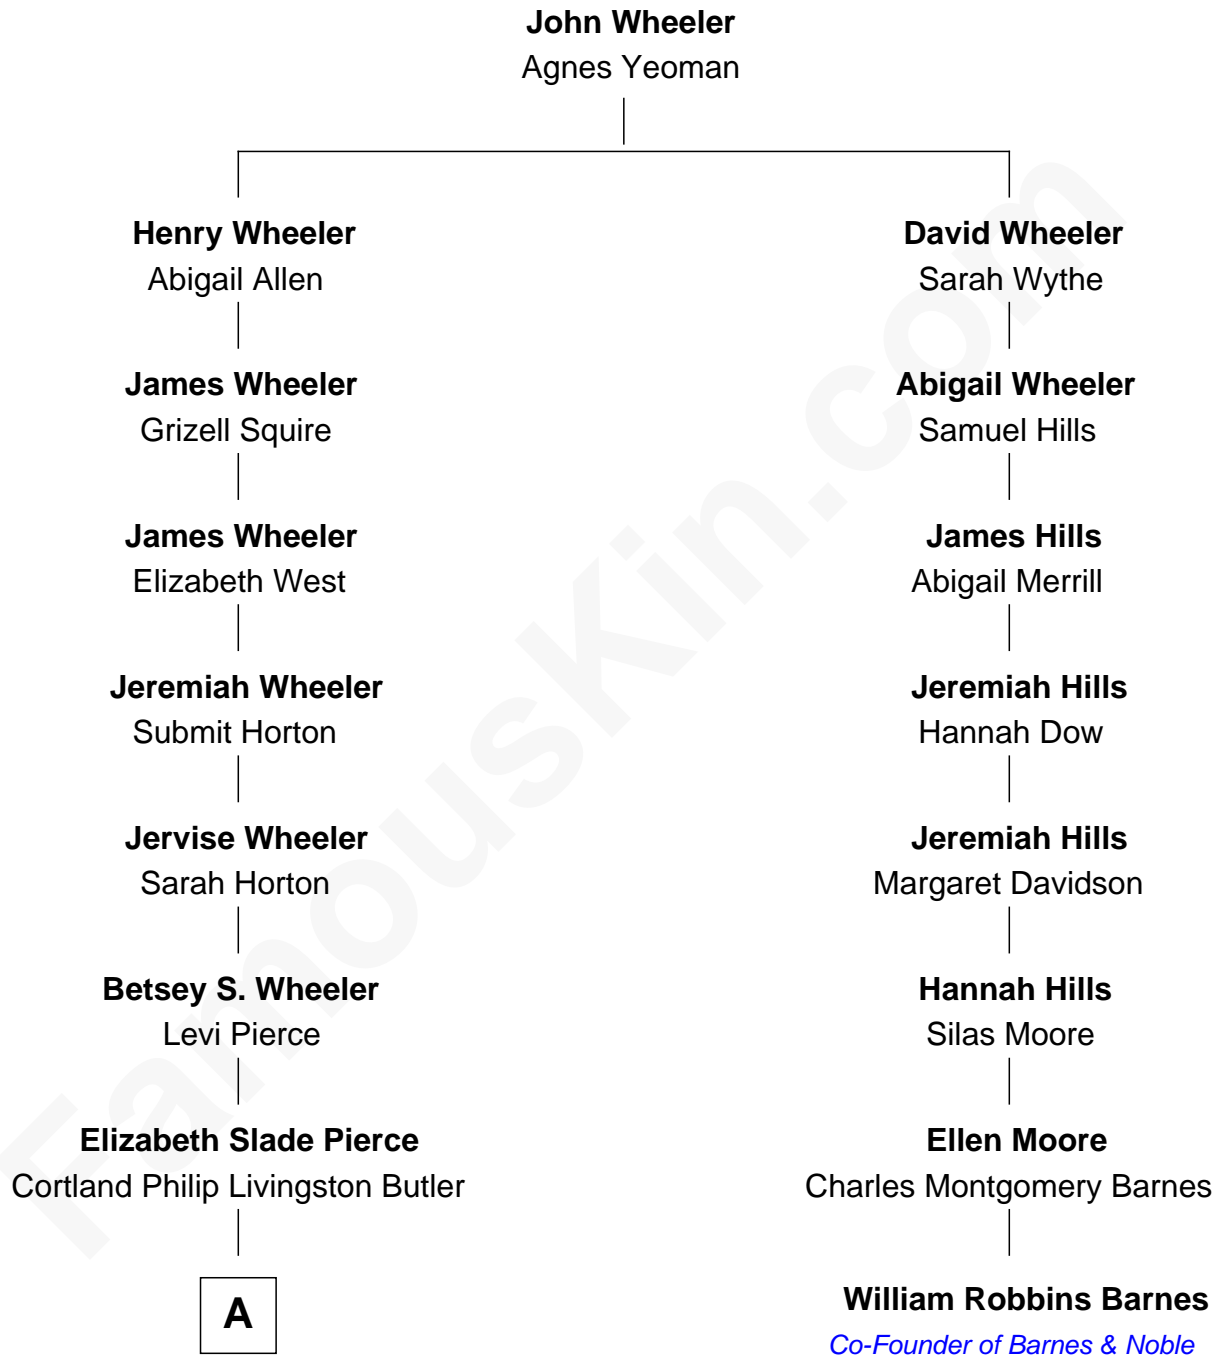

**FamousKin.com**  
**Relationship Chart of**  
**George W. Bush**  
*43rd U.S. President*

**7th cousin 4 times removed of**  
**William Robbins Barnes**  
*Co-Founder of Barnes & Noble*

**A**

—  
**Mary Elizabeth Butler**  
Robert Emmet Sheldon

—  
**Flora Sheldon**  
Samuel Prescott Bush

—  
**Prescott Sheldon Bush**  
Dorothy Wear Walker

—  
**George Herbert Walker Bush**  
Barbara Pierce

—  
**George W. Bush**  
*43rd U.S. President*

FamousKin.com