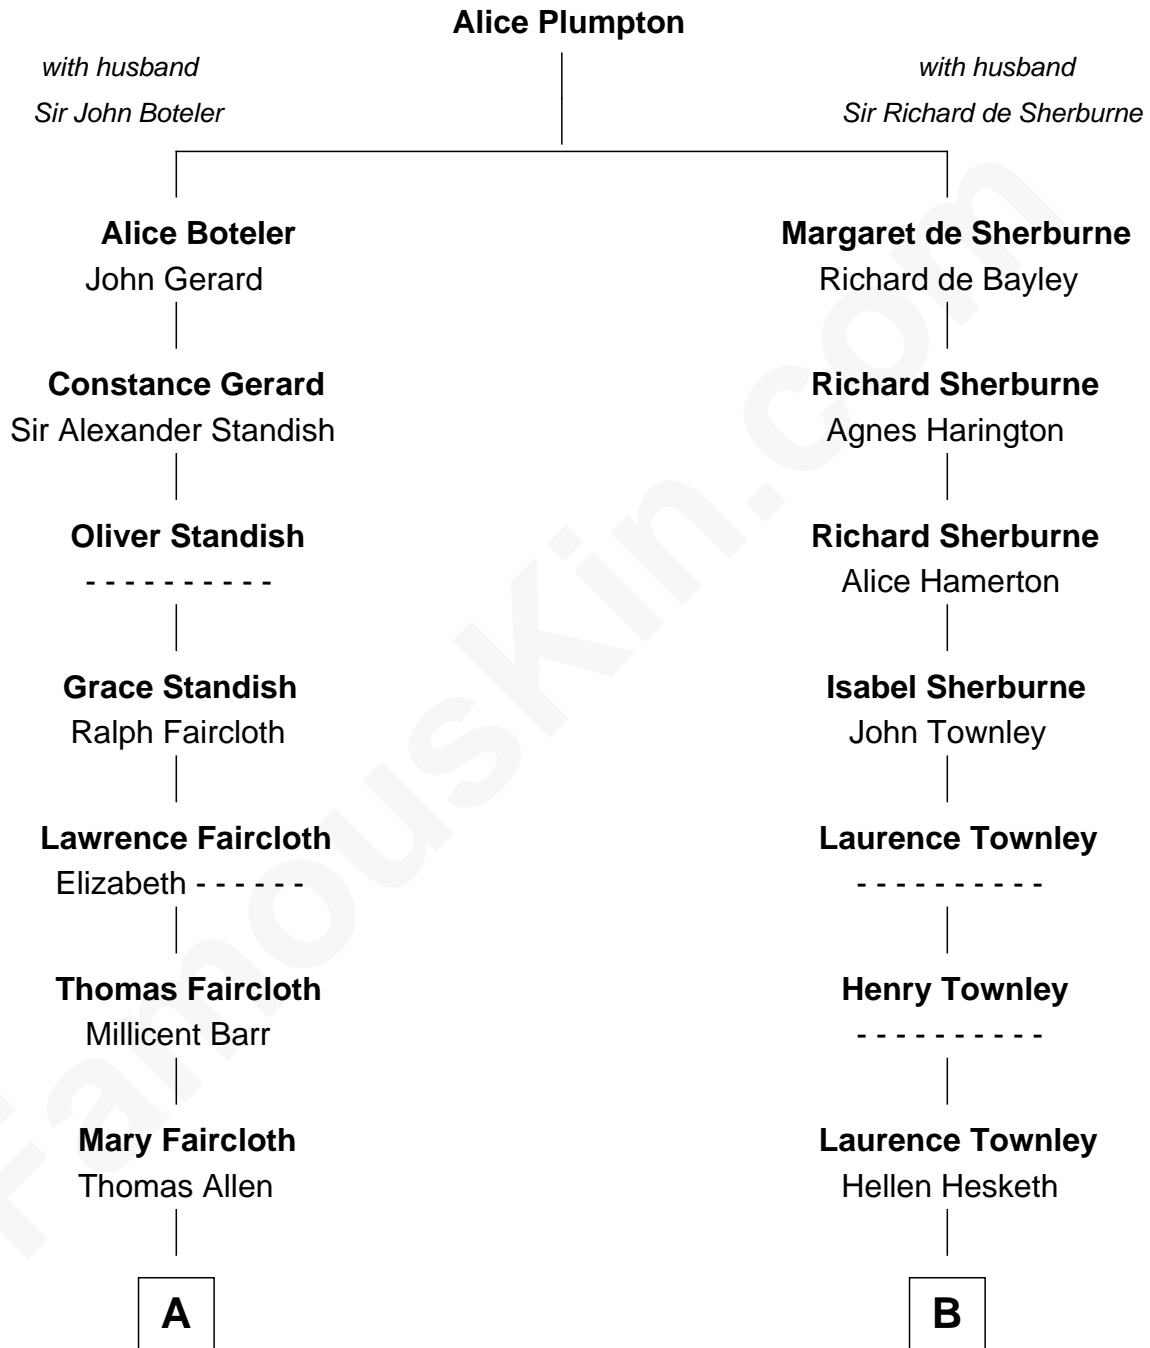

FamousKin.com Relationship Chart of

George W. Bush
43rd U.S. President

19th cousin 2 times removed of

Edward Norton
Movie Actor

C

Prescott Sheldon Bush

Dorothy Wear Walker

George Herbert Walker Bush

Barbara Pierce

George W. Bush

43rd U.S. President

D

Mary Mercer Long

Dr. Henry Wilson Somerville

Cornelia Long Somerville

Joseph Kent Harrison