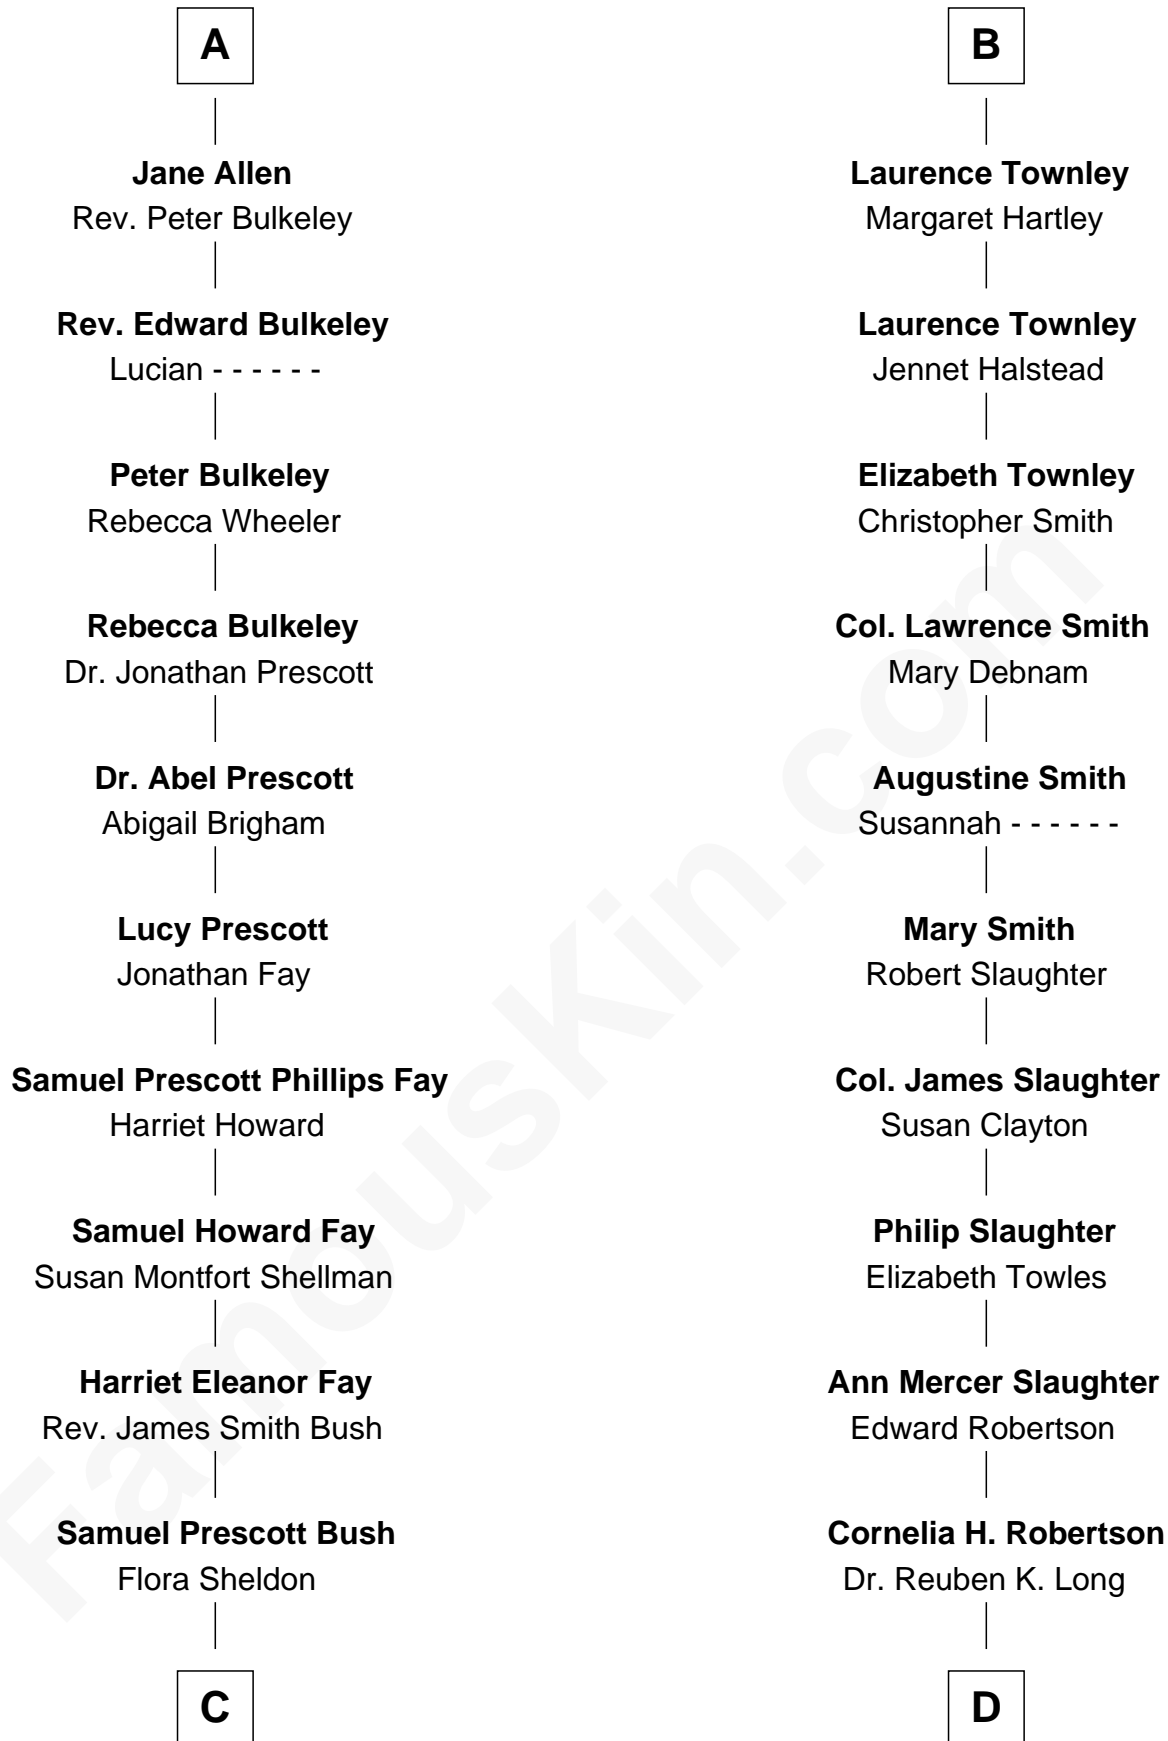

FamousKin.com Relationship Chart of

George W. Bush
43rd U.S. President

19th cousin 2 times removed of

Edward Norton
Movie Actor

C

Prescott Sheldon Bush

Dorothy Wear Walker

George Herbert Walker Bush

Barbara Pierce

George W. Bush

43rd U.S. President

D

Mary Mercer Long

Dr. Henry Wilson Somerville

Cornelia Long Somerville

Joseph Kent Harrison

Betty Kent Harrison

Edward Mower Norton

Edward Mower Norton

Lydia Robinson Rouse

Edward Norton

Movie Actor