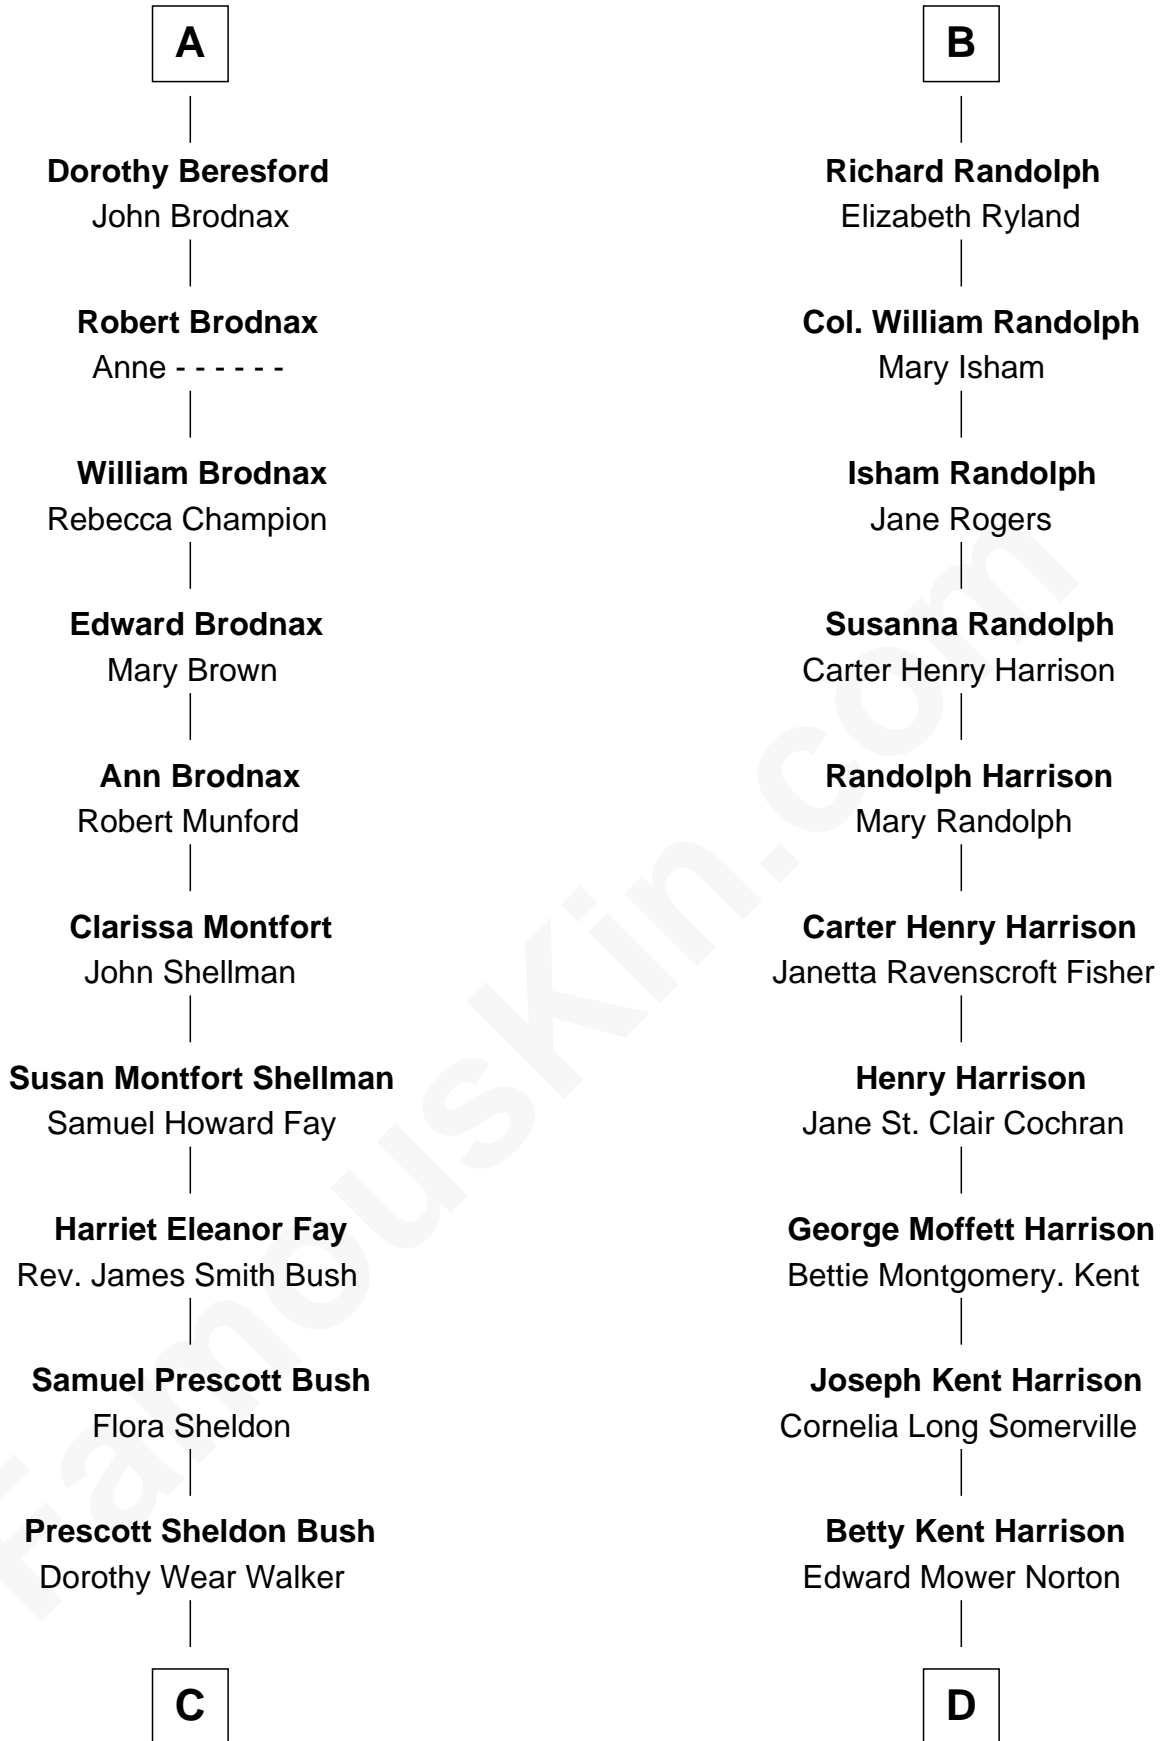

# FamousKin.com Relationship Chart of

**George W. Bush**

*43rd U.S. President*

18th cousin of

**Edward Norton**

*Movie Actor*

**Sir Robert Howard**

Margaret Mowbray

**Elizabeth Guilford**

Sir William Cromer

**Dorothy Cromer**

William Seyliard

**Elizabeth Seyliard**

Cornelius Beresford

**A**

**Katherine Howard**

Clement Vincent

**Elizabeth Vincent**

Richard Lane

**Dorothy Lane**

William Randolph

**B**

**C**

**George Herbert Walker Bush**

Barbara Pierce

**George W. Bush**

*43rd U.S. President*

**D**

**Edward Mower Norton**

Lydia Robinson Rouse

**Edward Norton**

*Movie Actor*