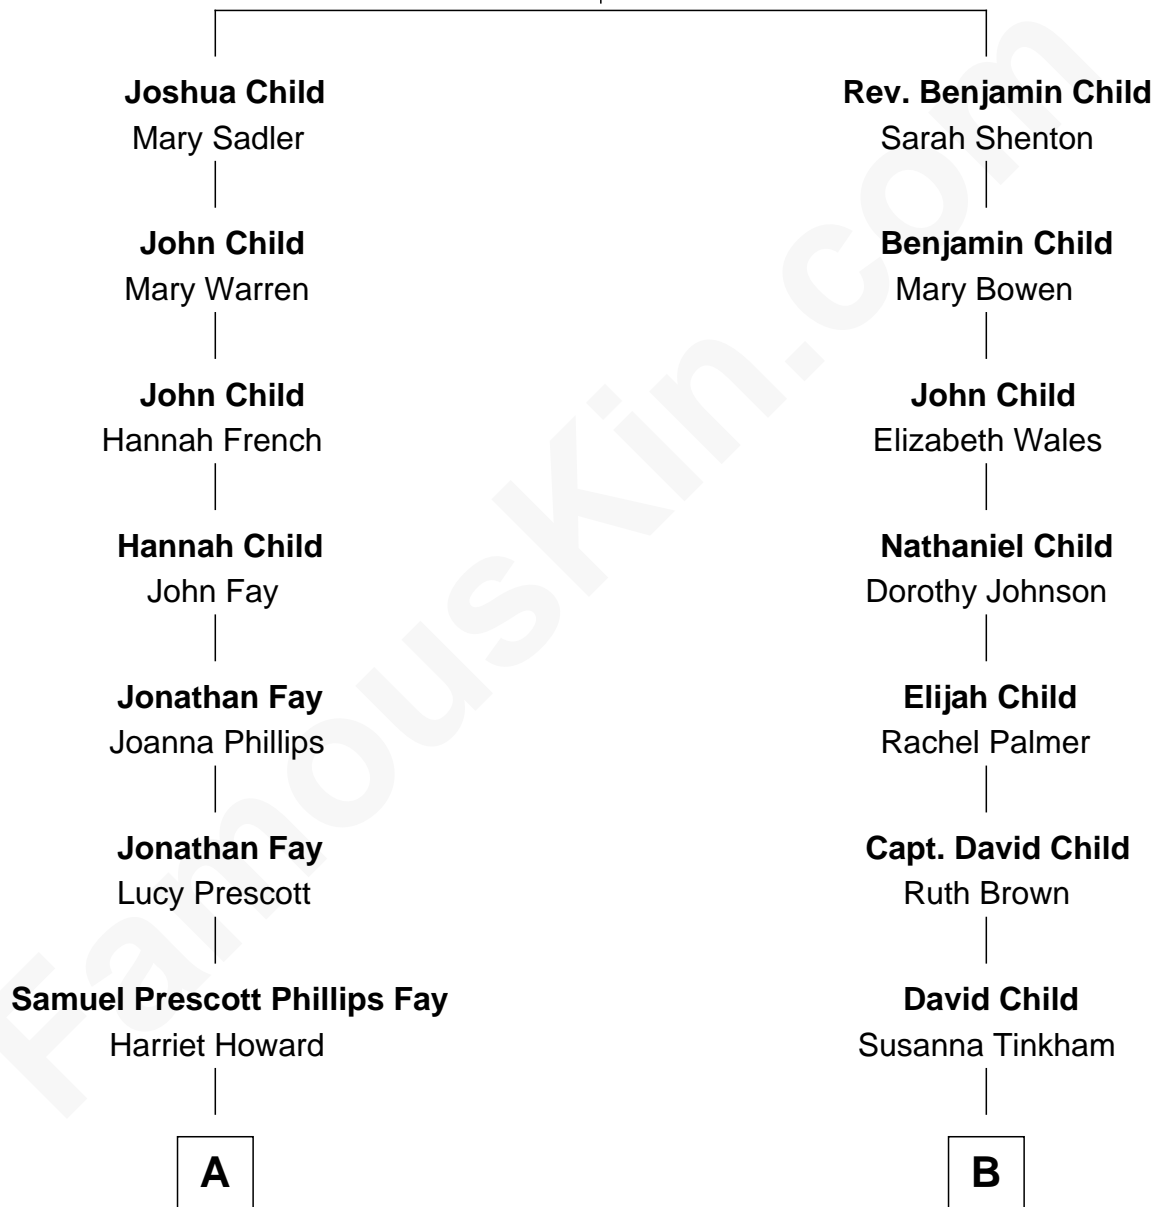

# FamousKin.com Relationship Chart of

**George W. Bush**

*43rd U.S. President*

11th cousin 1 time removed of

**Dick Van Dyke**

*TV Actor - "The Dick Van Dyke Show"*

**Wolston Child**

Ellen Empson

**A**

**Samuel Howard Fay**  
Susan Montfort Shellman

**Harriet Eleanor Fay**  
Rev. James Smith Bush

**Samuel Prescott Bush**  
Flora Sheldon

**Prescott Sheldon Bush**  
Dorothy Wear Walker

**George Herbert Walker Bush**  
Barbara Pierce

**George W. Bush**  
*43rd U.S. President*

**B**

**David Lorenzo Child**  
Margaret Longwell Dysart

**Susan Elizabeth Child**  
Ninian Alphonse McCord

**Charles Cornelius McCord**  
Adeline Verinda Neal

**Hazel Victoria McCord**  
Loren Wayne Van Dyke