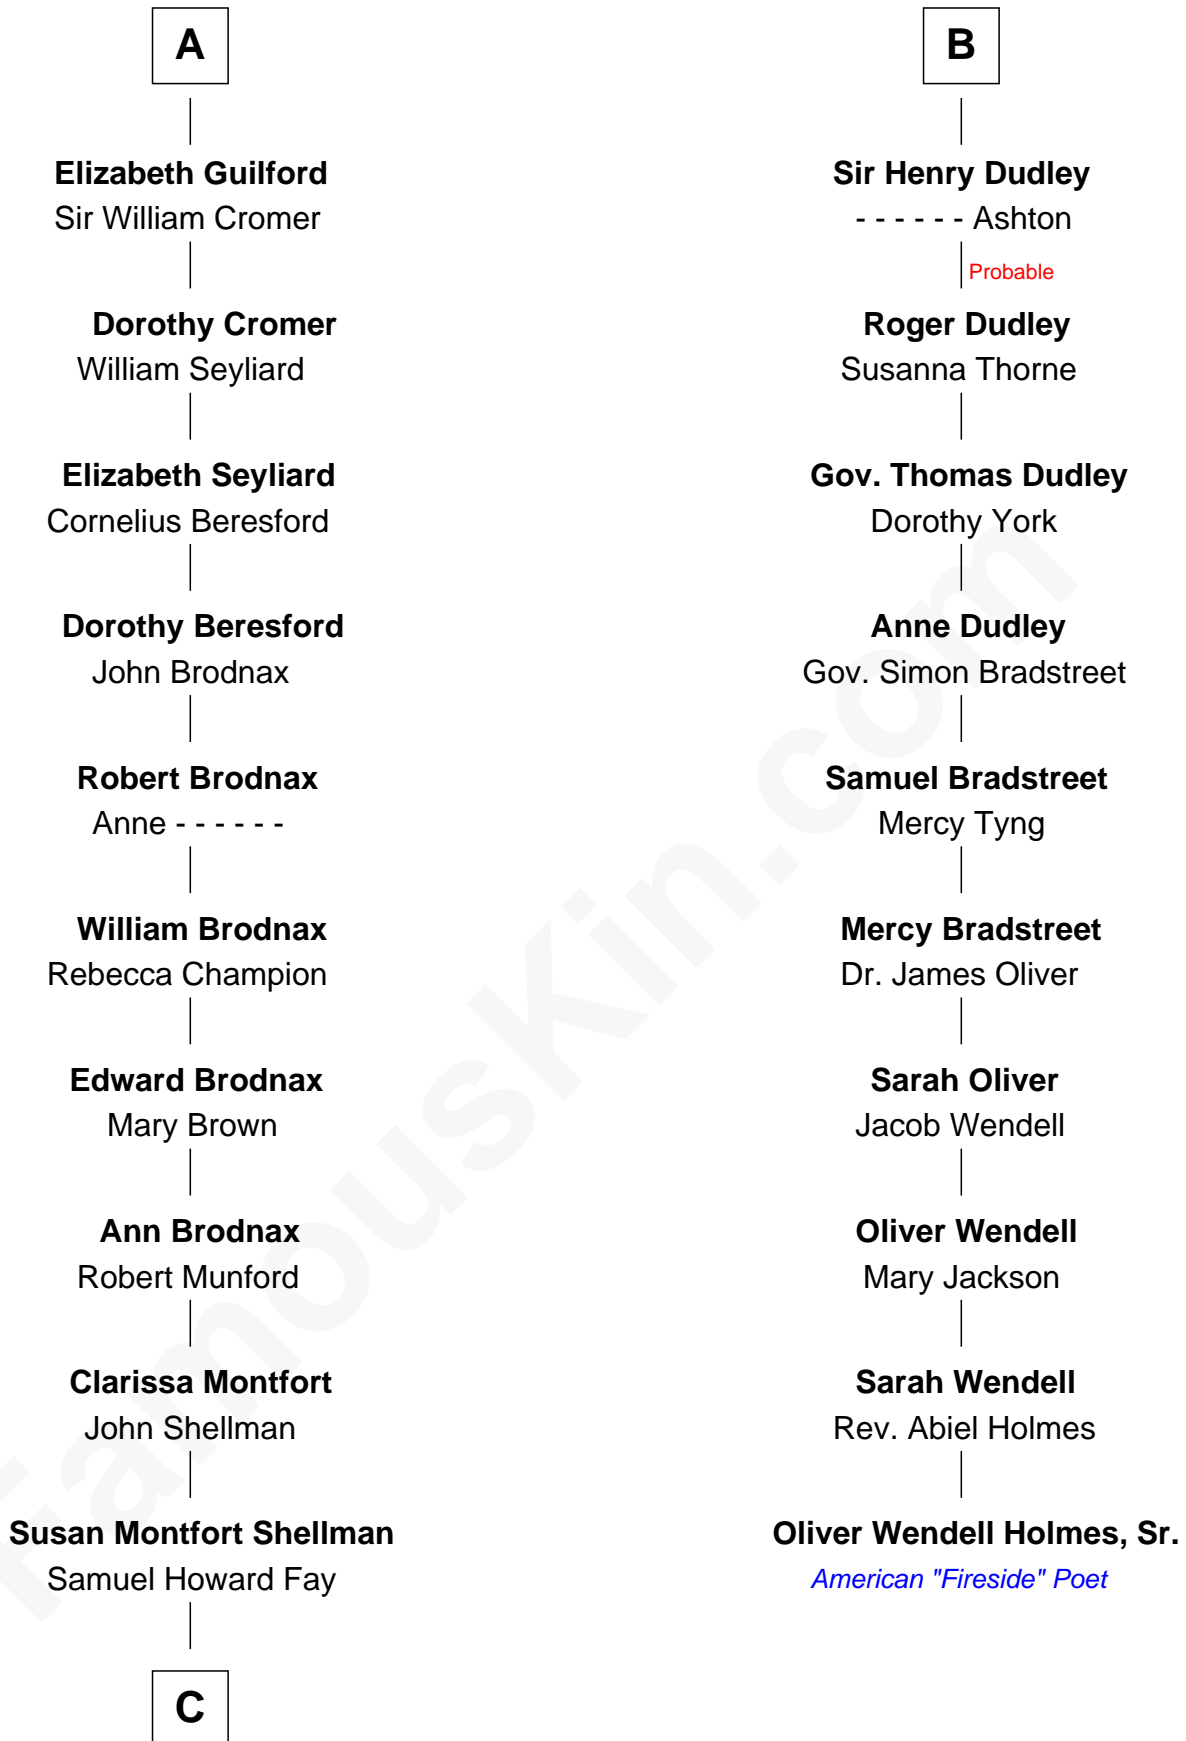

# FamousKin.com Relationship Chart of

**George W. Bush**  
*43rd U.S. President*

16th cousin 5 times removed of

**Oliver Wendell Holmes, Sr.**  
*American "Fireside" Poet*

**Sir Robert de Holland**  
Maude la Zouche

**Margaret de Holland**  
Sir John de la Warre

**Roger de la Warre**  
Eleanor Mowbray

**Joan de la Warre**  
Sir Thomas West

**Sir Reynold West**  
Margaret Thorley

**Sir Richard West**  
Katherine Hungerford

**Sir Thomas West**  
Eleanor Copley

**Barbara West**  
Sir John Guilford

**A**

**Thomas Holand**  
Joan Plantagenet

**Sir Thomas de Holand**  
Alice Fitzalan

**Eleanor Holand**  
Edward Cherleton

**Joyce Cherleton**  
Sir John Tiptoft

**Joyce Tiptoft**  
Sir Edmund Sutton

**Sir Edward Sutton**  
Cecily Willoughby

**Sir John Sutton**  
Cecily Grey

**B**

**C**

**Harriet Eleanor Fay**  
Rev. James Smith Bush

**Samuel Prescott Bush**  
Flora Sheldon