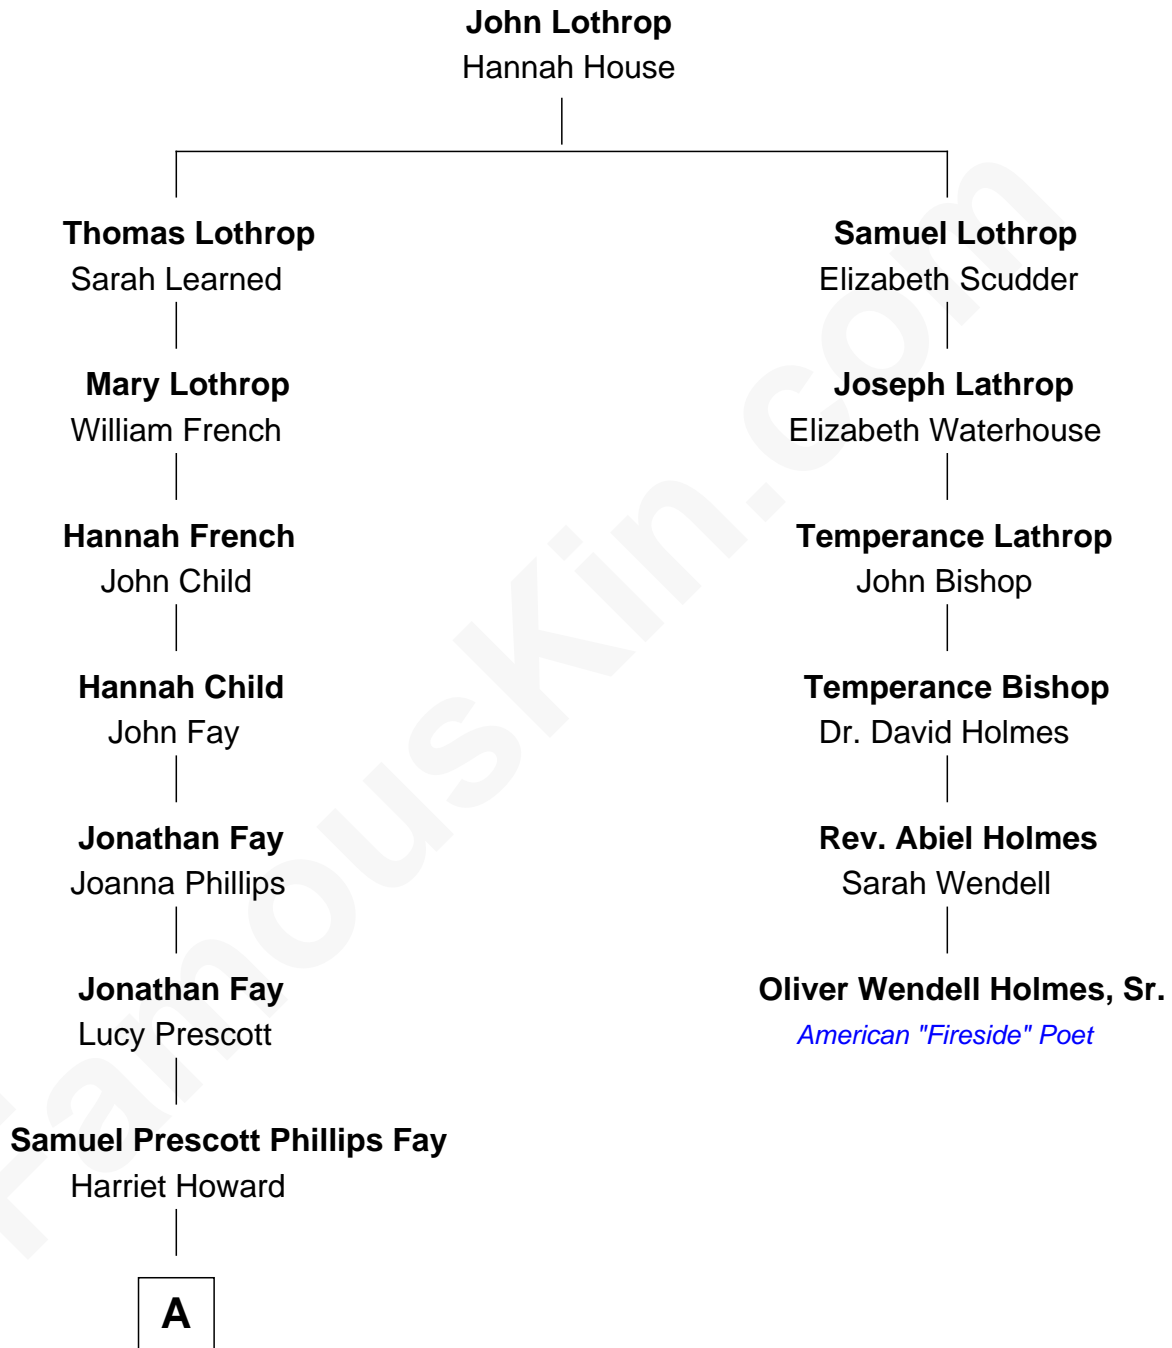

# FamousKin.com Relationship Chart of

**George W. Bush**  
43rd U.S. President

5th cousin 7 times removed of

**Oliver Wendell Holmes, Sr.**  
American "Fireside" Poet

**A**

—  
**Samuel Howard Fay**  
Susan Montfort Shellman

—  
**Harriet Eleanor Fay**  
Rev. James Smith Bush

—  
**Samuel Prescott Bush**  
Flora Sheldon

—  
**Prescott Sheldon Bush**  
Dorothy Wear Walker

—  
**George Herbert Walker Bush**  
Barbara Pierce

—  
**George W. Bush**  
*43rd U.S. President*