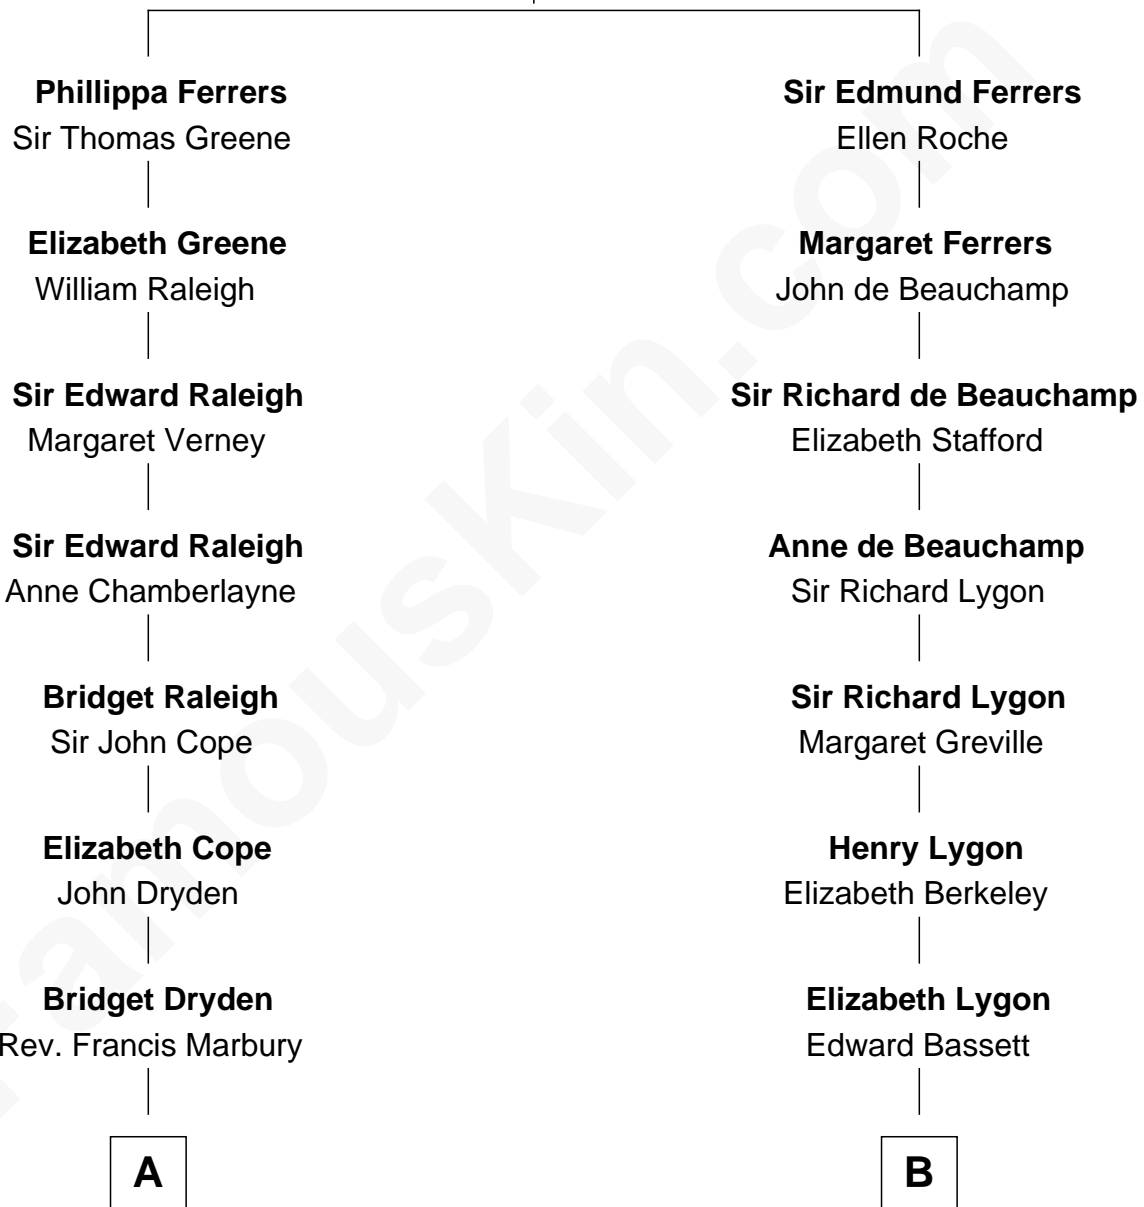

# FamousKin.com Relationship Chart of

**George W. Bush**

*43rd U.S. President*

17th cousin 3 times removed of

**Endicott Peabody**

*62nd Governor of Massachusetts*

**Robert de Ferrers**  
Margaret Despencer

**C**

Samuel Prescott Bush

Flora Sheldon

Prescott Sheldon Bush

Dorothy Wear Walker

George Herbert Walker Bush

Barbara Pierce

George W. Bush

*43rd U.S. President*

FamousKin.com