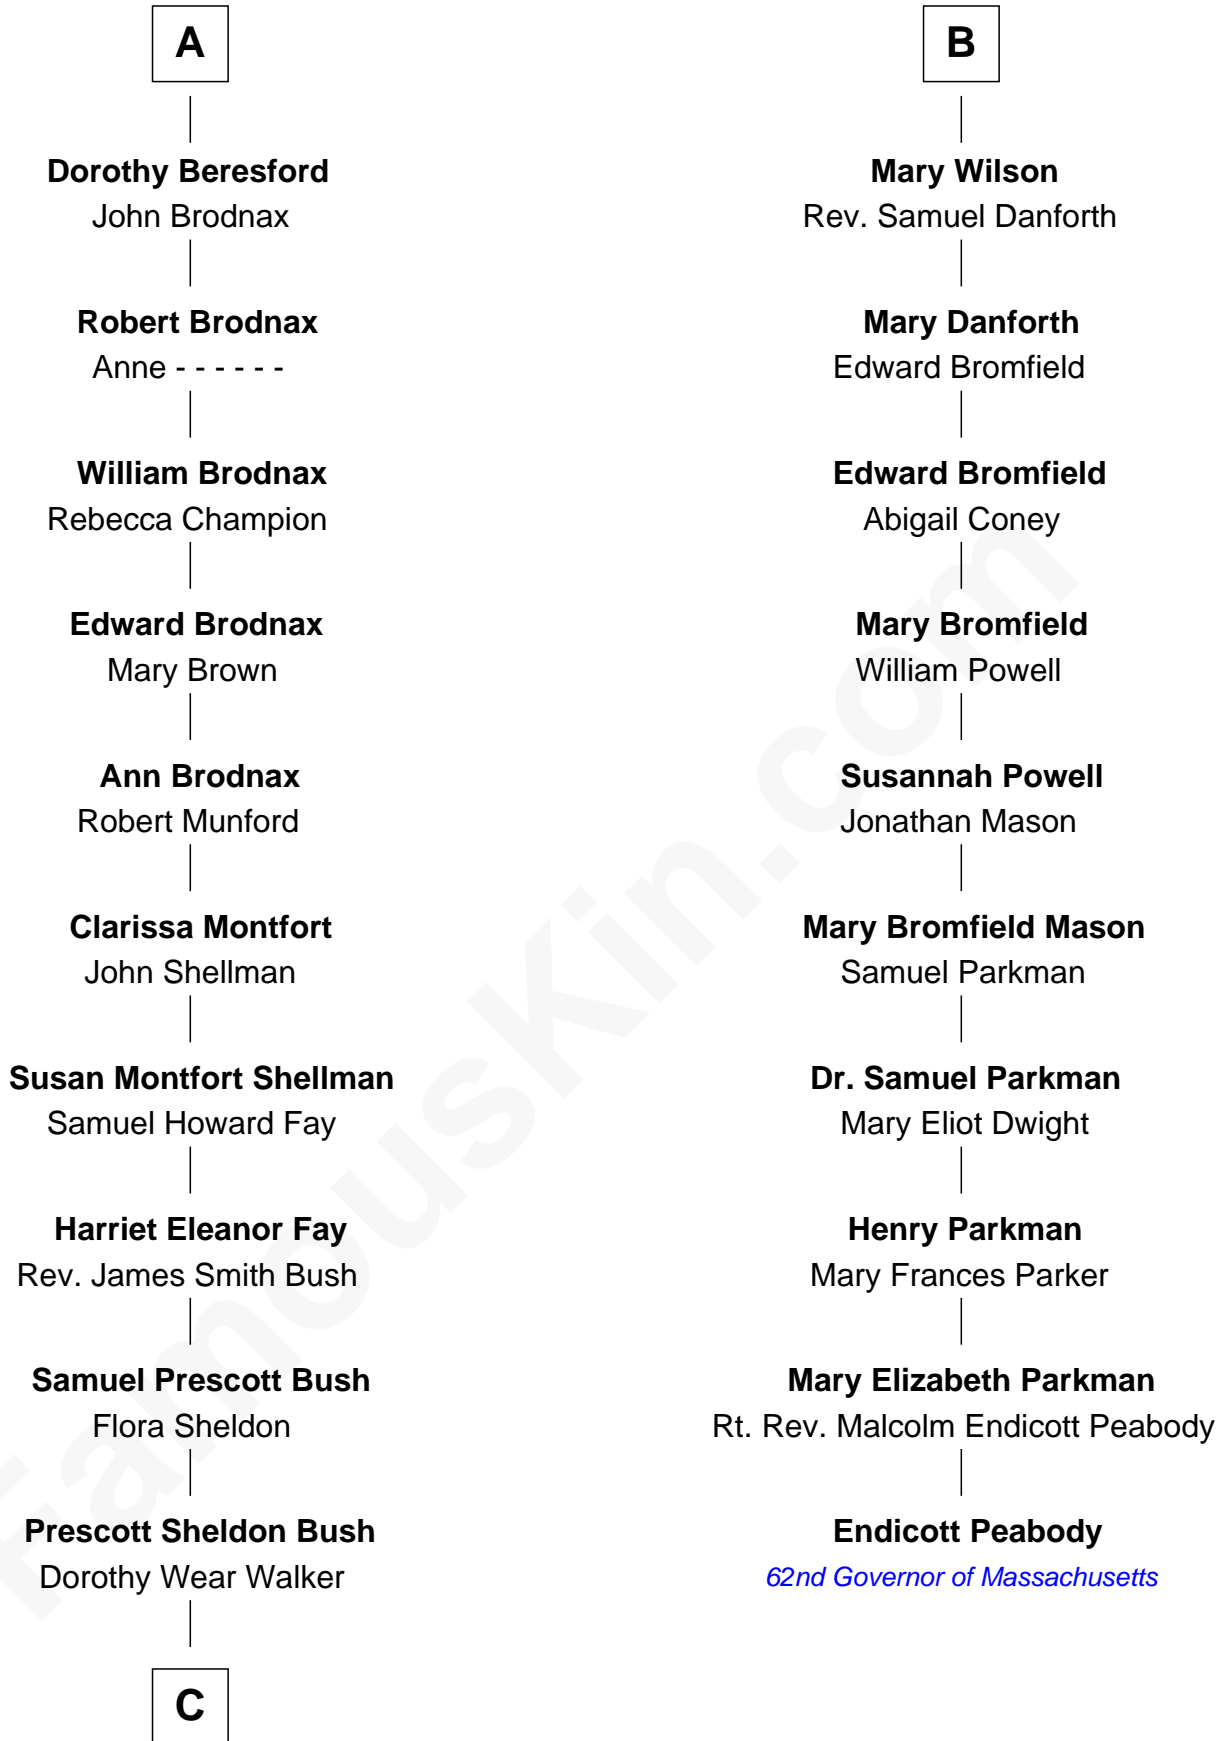

FamousKin.com Relationship Chart of

George W. Bush

43rd U.S. President

16th cousin 2 times removed of

Endicott Peabody

62nd Governor of Massachusetts

Sir Lionel de Welles

Joan de Waterton

C

George Herbert Walker Bush

Barbara Pierce

George W. Bush

43rd U.S. President

FamousKin.com