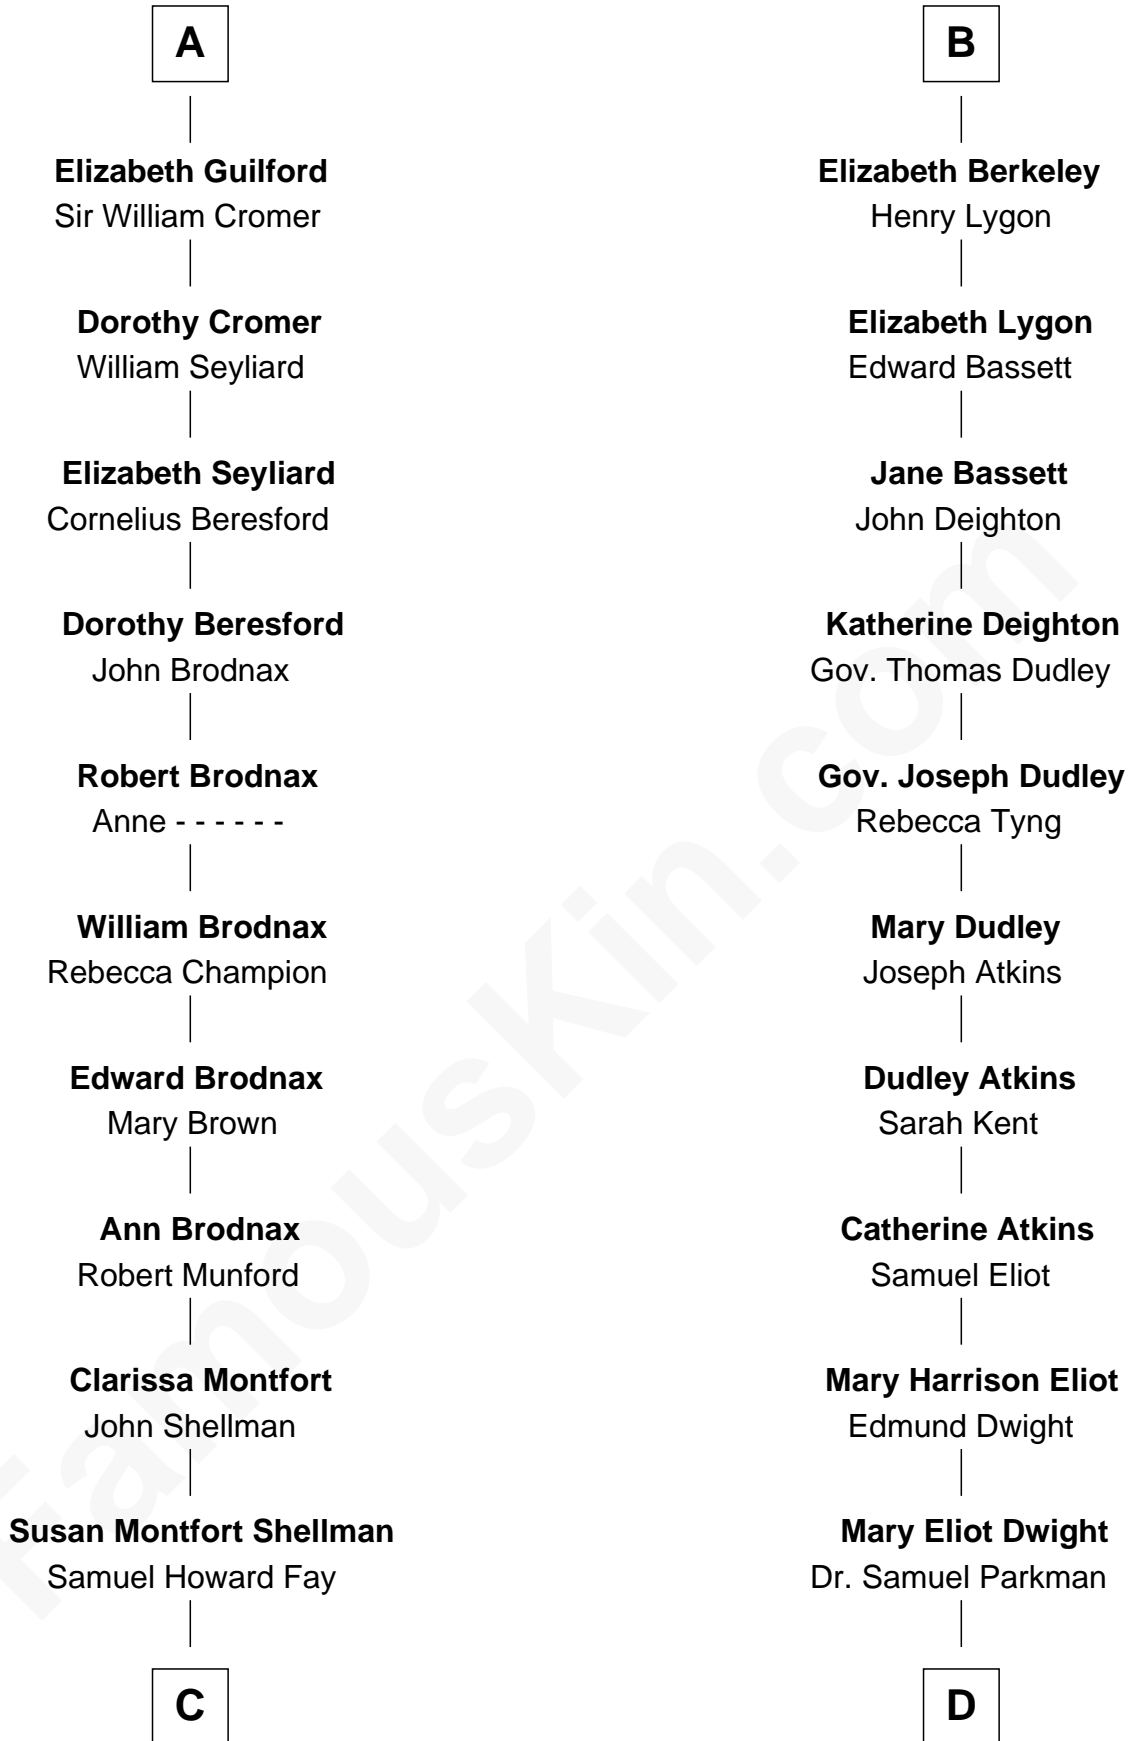

FamousKin.com Relationship Chart of

George W. Bush

43rd U.S. President

19th cousin 2 times removed of

Endicott Peabody

62nd Governor of Massachusetts

Sir John de Mowbray

Aline de Braiose

C

Harriet Eleanor Fay
Rev. James Smith Bush

Samuel Prescott Bush
Flora Sheldon

Prescott Sheldon Bush
Dorothy Wear Walker

George Herbert Walker Bush
Barbara Pierce

George W. Bush
43rd U.S. President

D

Henry Parkman
Mary Frances Parker