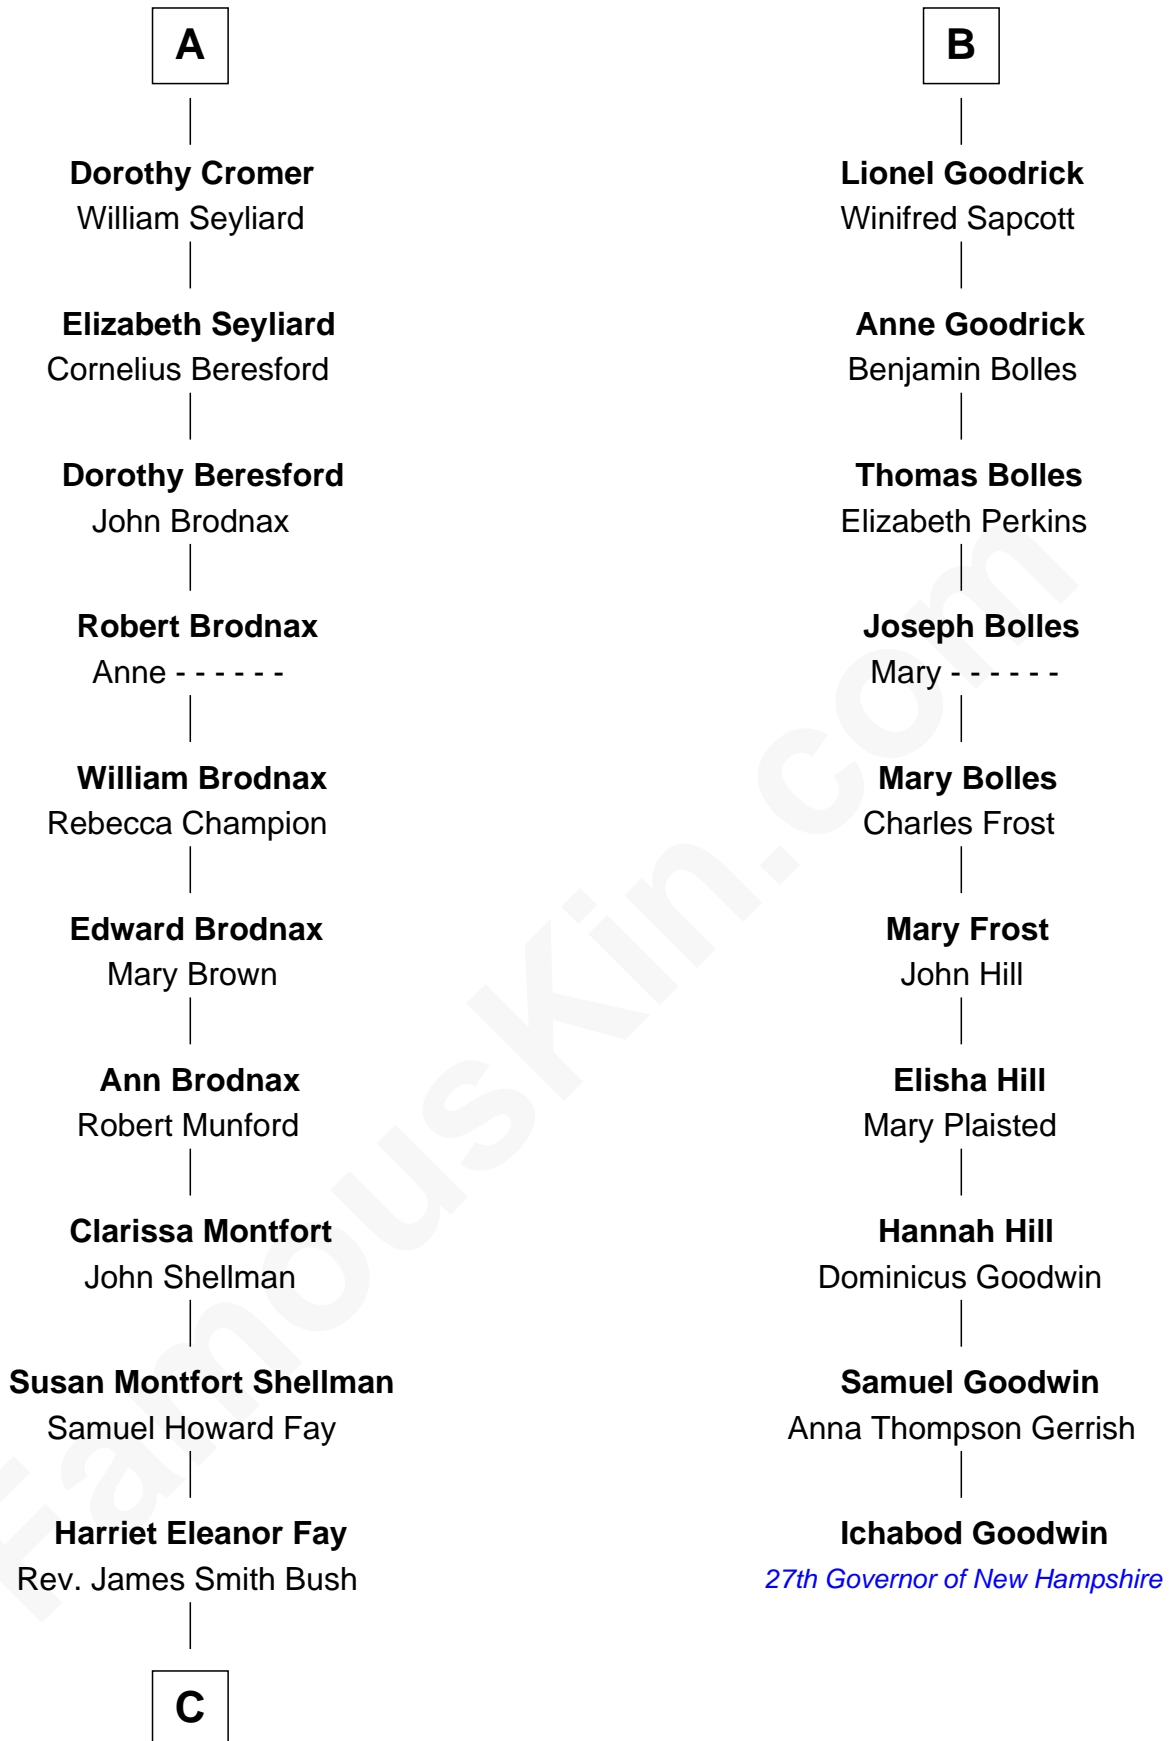

# FamousKin.com Relationship Chart of

**George W. Bush**

*43rd U.S. President*

16th cousin 4 times removed of

**Ichabod Goodwin**

*27th Governor of New Hampshire*

**John de Mowbray**

Joan of Lancaster

**C**

—  
**Samuel Prescott Bush**

Flora Sheldon

—  
**Prescott Sheldon Bush**

Dorothy Wear Walker

—  
**George Herbert Walker Bush**

Barbara Pierce

—  
**George W. Bush**

*43rd U.S. President*

FamousKin.com