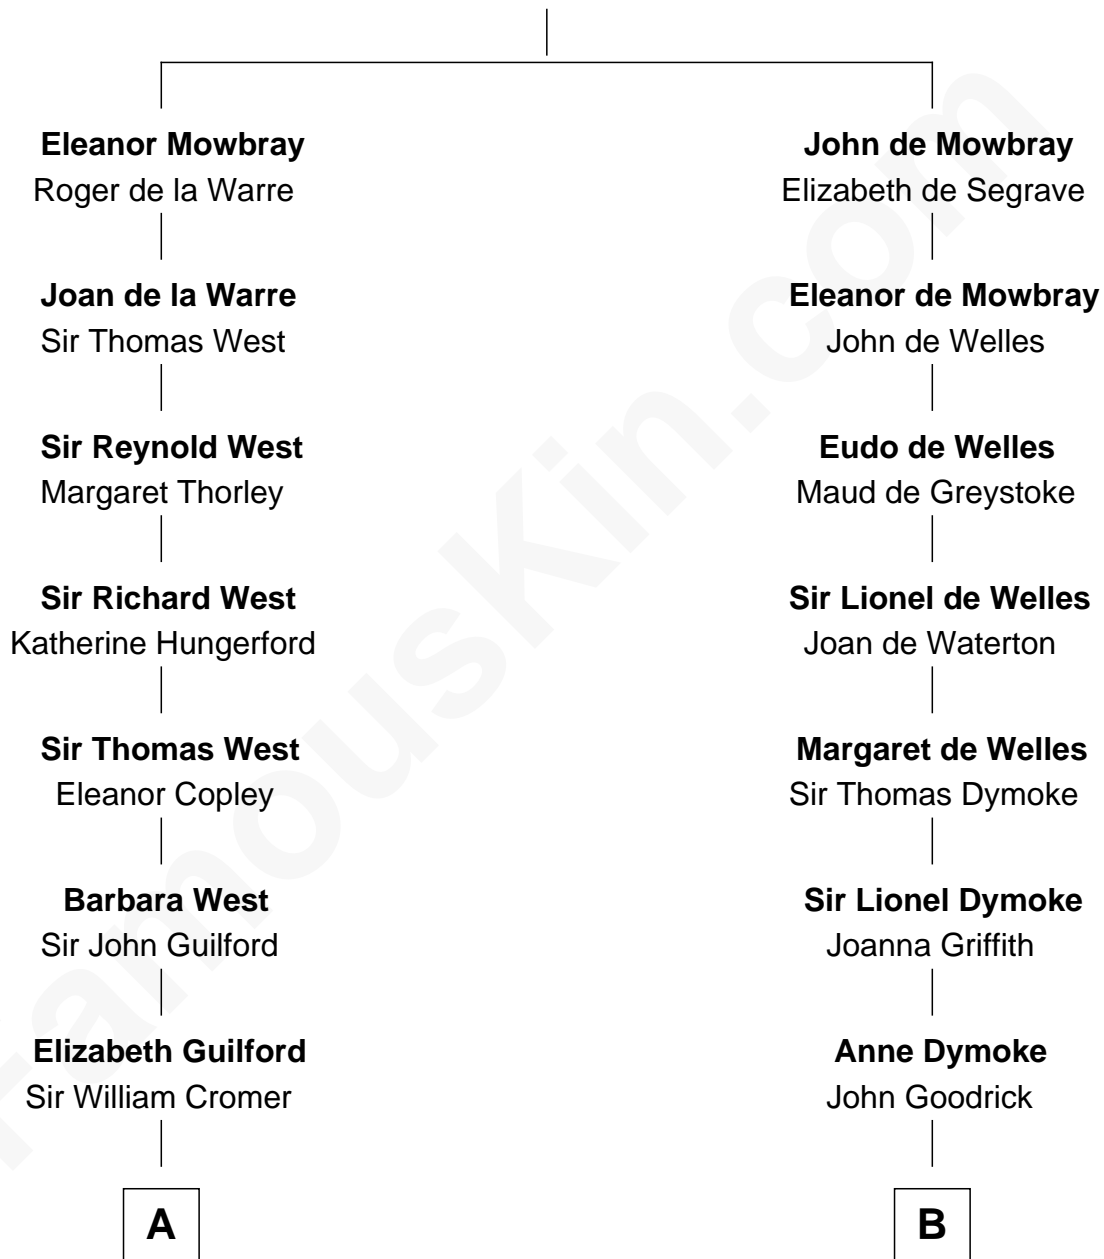

# FamousKin.com Relationship Chart of

**George W. Bush**

*43rd U.S. President*

16th cousin 4 times removed of

**Ichabod Goodwin**

*27th Governor of New Hampshire*

**John de Mowbray**

Joan of Lancaster

**C**

—  
**Samuel Prescott Bush**

Flora Sheldon

—  
**Prescott Sheldon Bush**

Dorothy Wear Walker

—  
**George Herbert Walker Bush**

Barbara Pierce

—  
**George W. Bush**

*43rd U.S. President*

FamousKin.com