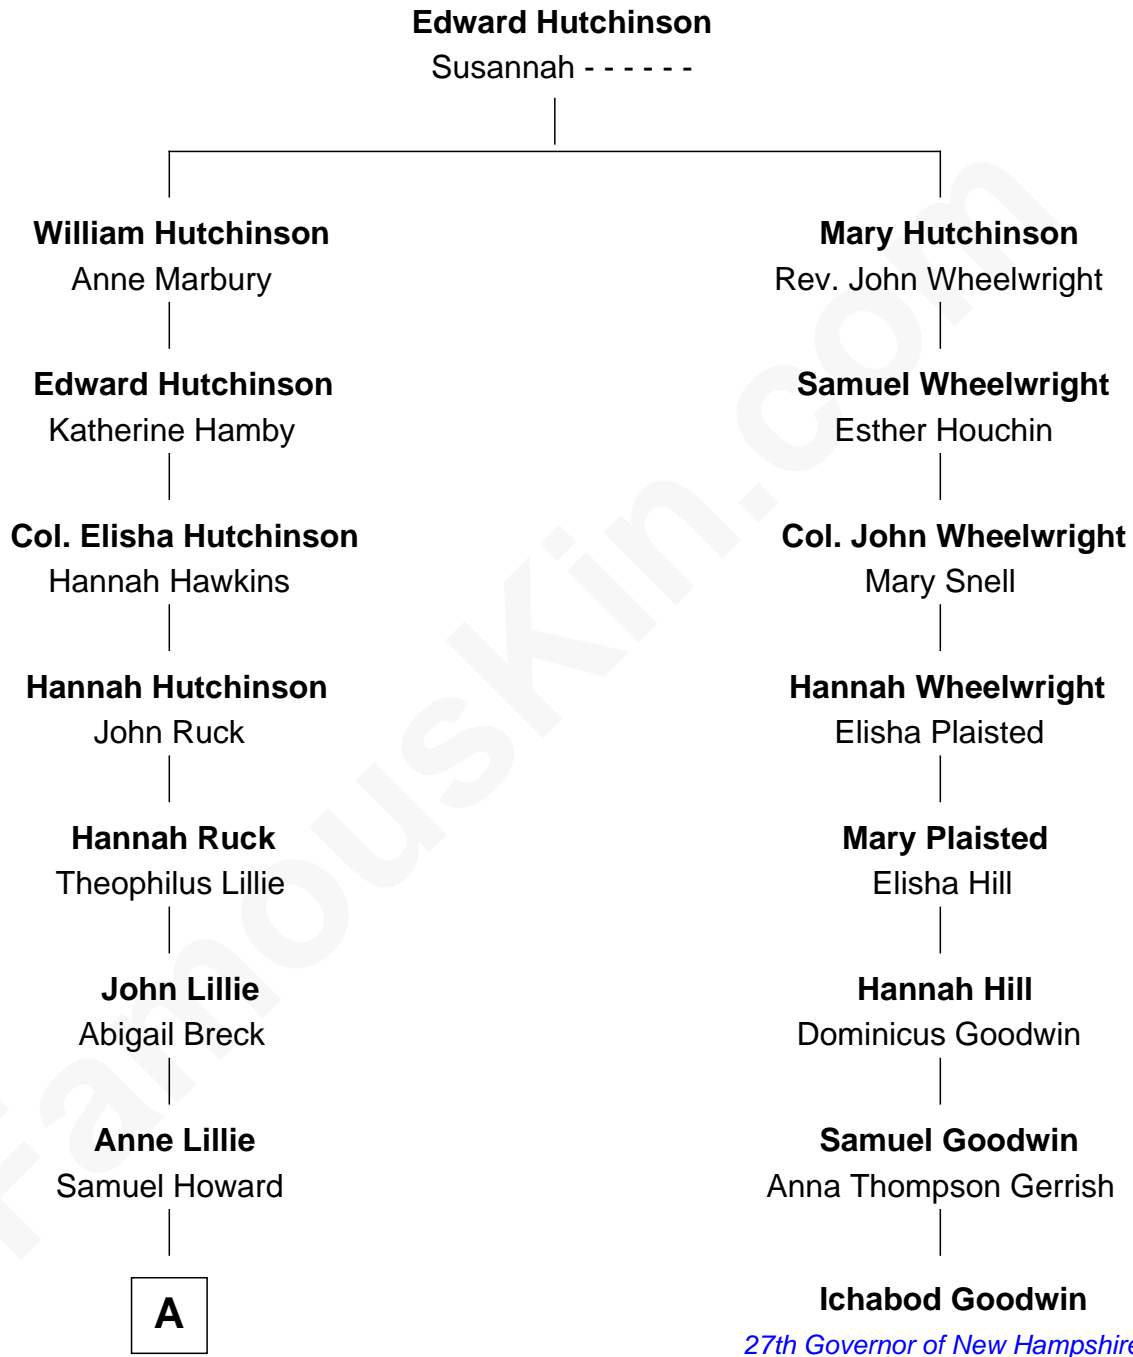

FamousKin.com Relationship Chart of

George W. Bush
43rd U.S. President

7th cousin 6 times removed of

Ichabod Goodwin
27th Governor of New Hampshire

A

—
Harriet Howard

Samuel Prescott Phillips Fay

—
Samuel Howard Fay

Susan Montfort Shellman

—
Harriet Eleanor Fay

Rev. James Smith Bush

—
Samuel Prescott Bush

Flora Sheldon

—
Prescott Sheldon Bush

Dorothy Wear Walker

—
George Herbert Walker Bush

Barbara Pierce

—
George W. Bush

43rd U.S. President