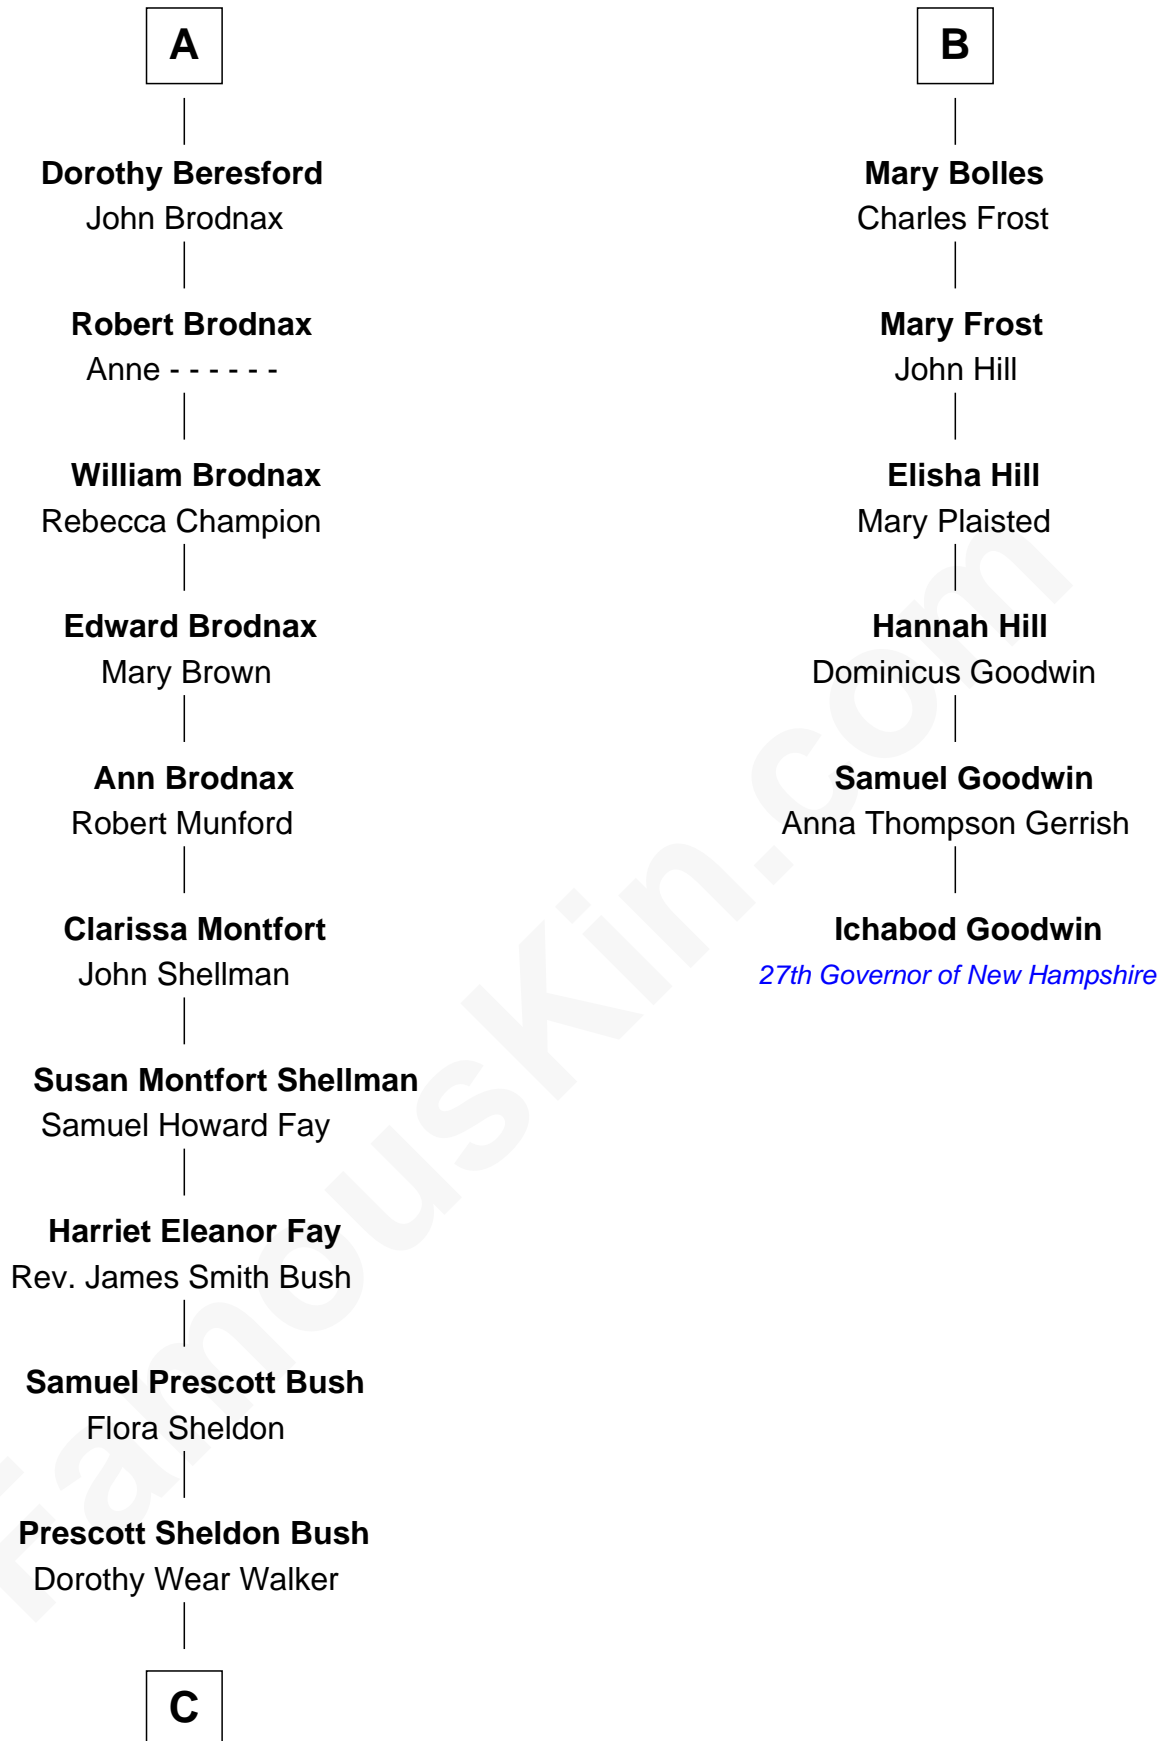

FamousKin.com Relationship Chart of

George W. Bush
43rd U.S. President

12th cousin 6 times removed of

Ichabod Goodwin
27th Governor of New Hampshire

Sir Lionel de Welles
Joan de Waterton

C

George Herbert Walker Bush

Barbara Pierce

George W. Bush

43rd U.S. President

FamousKin.com