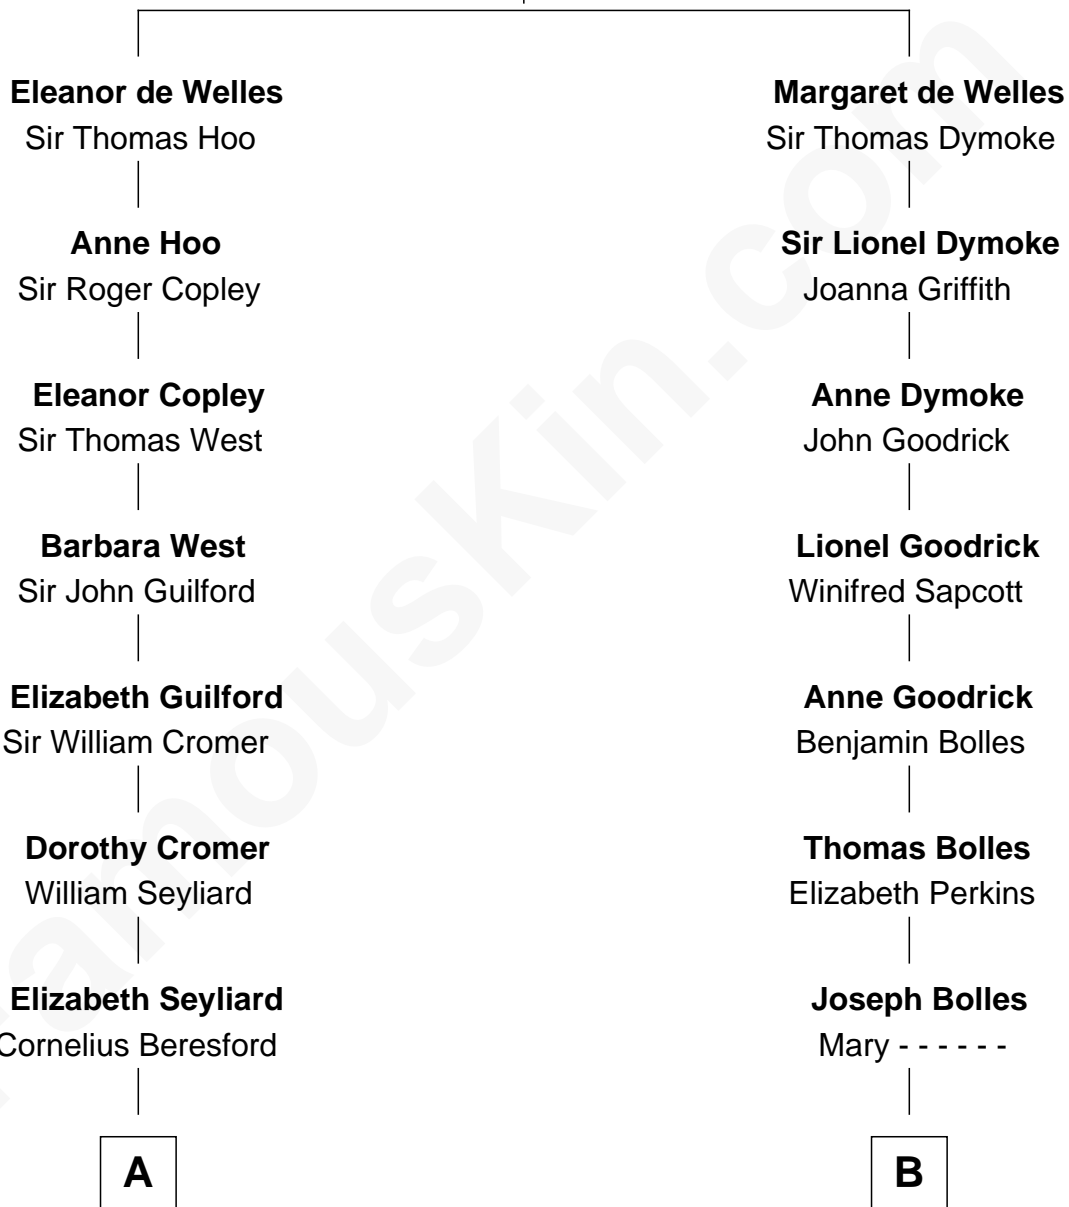

FamousKin.com Relationship Chart of

George W. Bush
43rd U.S. President

12th cousin 6 times removed of

Ichabod Goodwin
27th Governor of New Hampshire

Sir Lionel de Welles
Joan de Waterton

C

George Herbert Walker Bush

Barbara Pierce

George W. Bush

43rd U.S. President

FamousKin.com