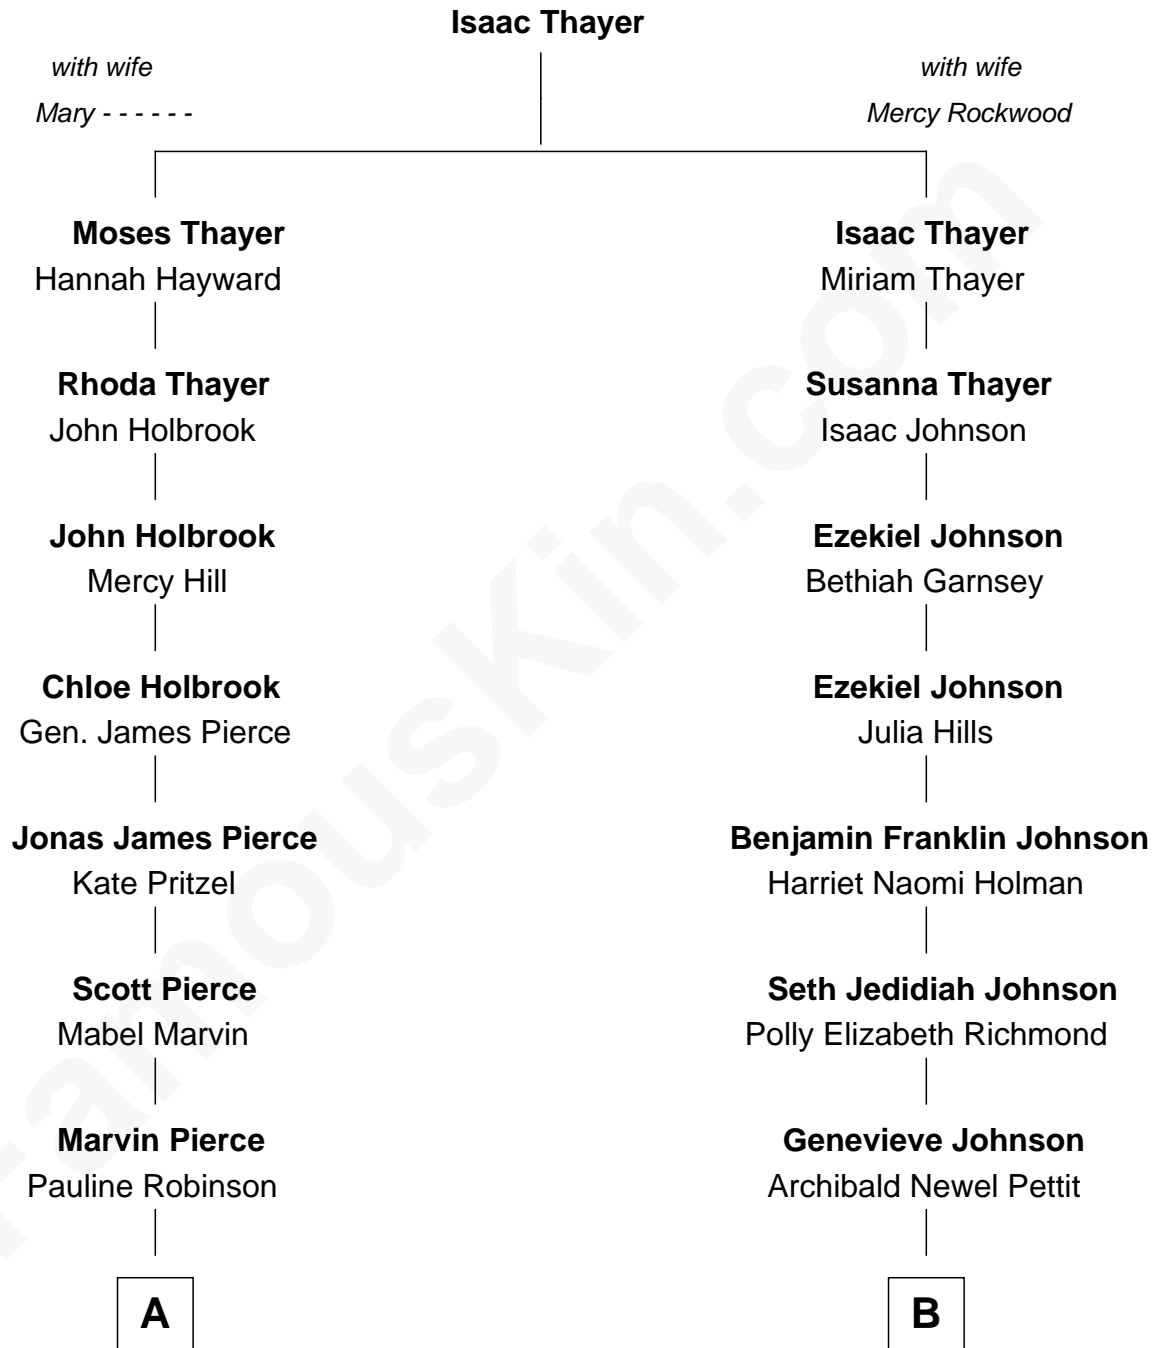

# FamousKin.com Relationship Chart of

**George W. Bush**

43rd U.S. President

8th cousin 1 time removed of

**Elizabeth Smart**

Founder of Elizabeth Smart Foundation

FamousKin.com