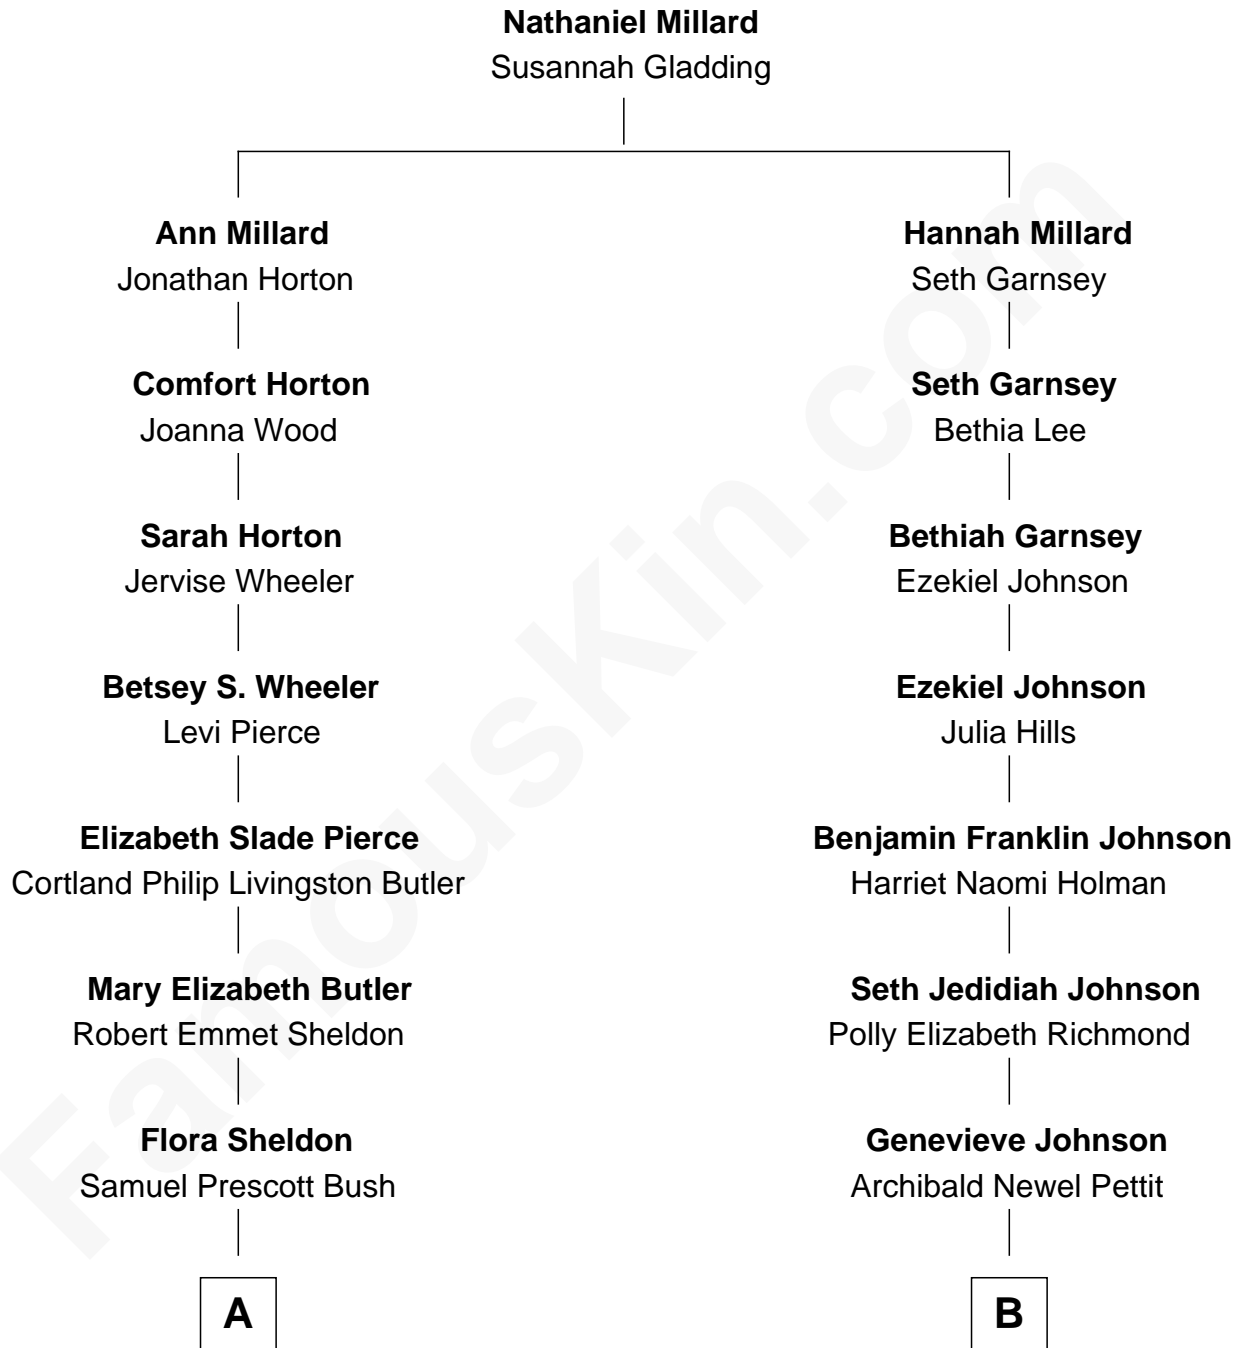

# FamousKin.com

## Relationship Chart of

**George W. Bush**  
43rd U.S. President

9th cousin of

**Elizabeth Smart**

*Founder of Elizabeth Smart Foundation*

**A**

**Prescott Sheldon Bush**

Dorothy Wear Walker

**George Herbert Walker Bush**

Barbara Pierce

**George W. Bush**

*43rd U.S. President*

**B**

**Genevieve Pettit**

Myron LeGrande Francom

**Lois Ann Francom**

Edward Sharp Smart

**Elizabeth Smart**

*Child Safety Activist*

FamousKin.com