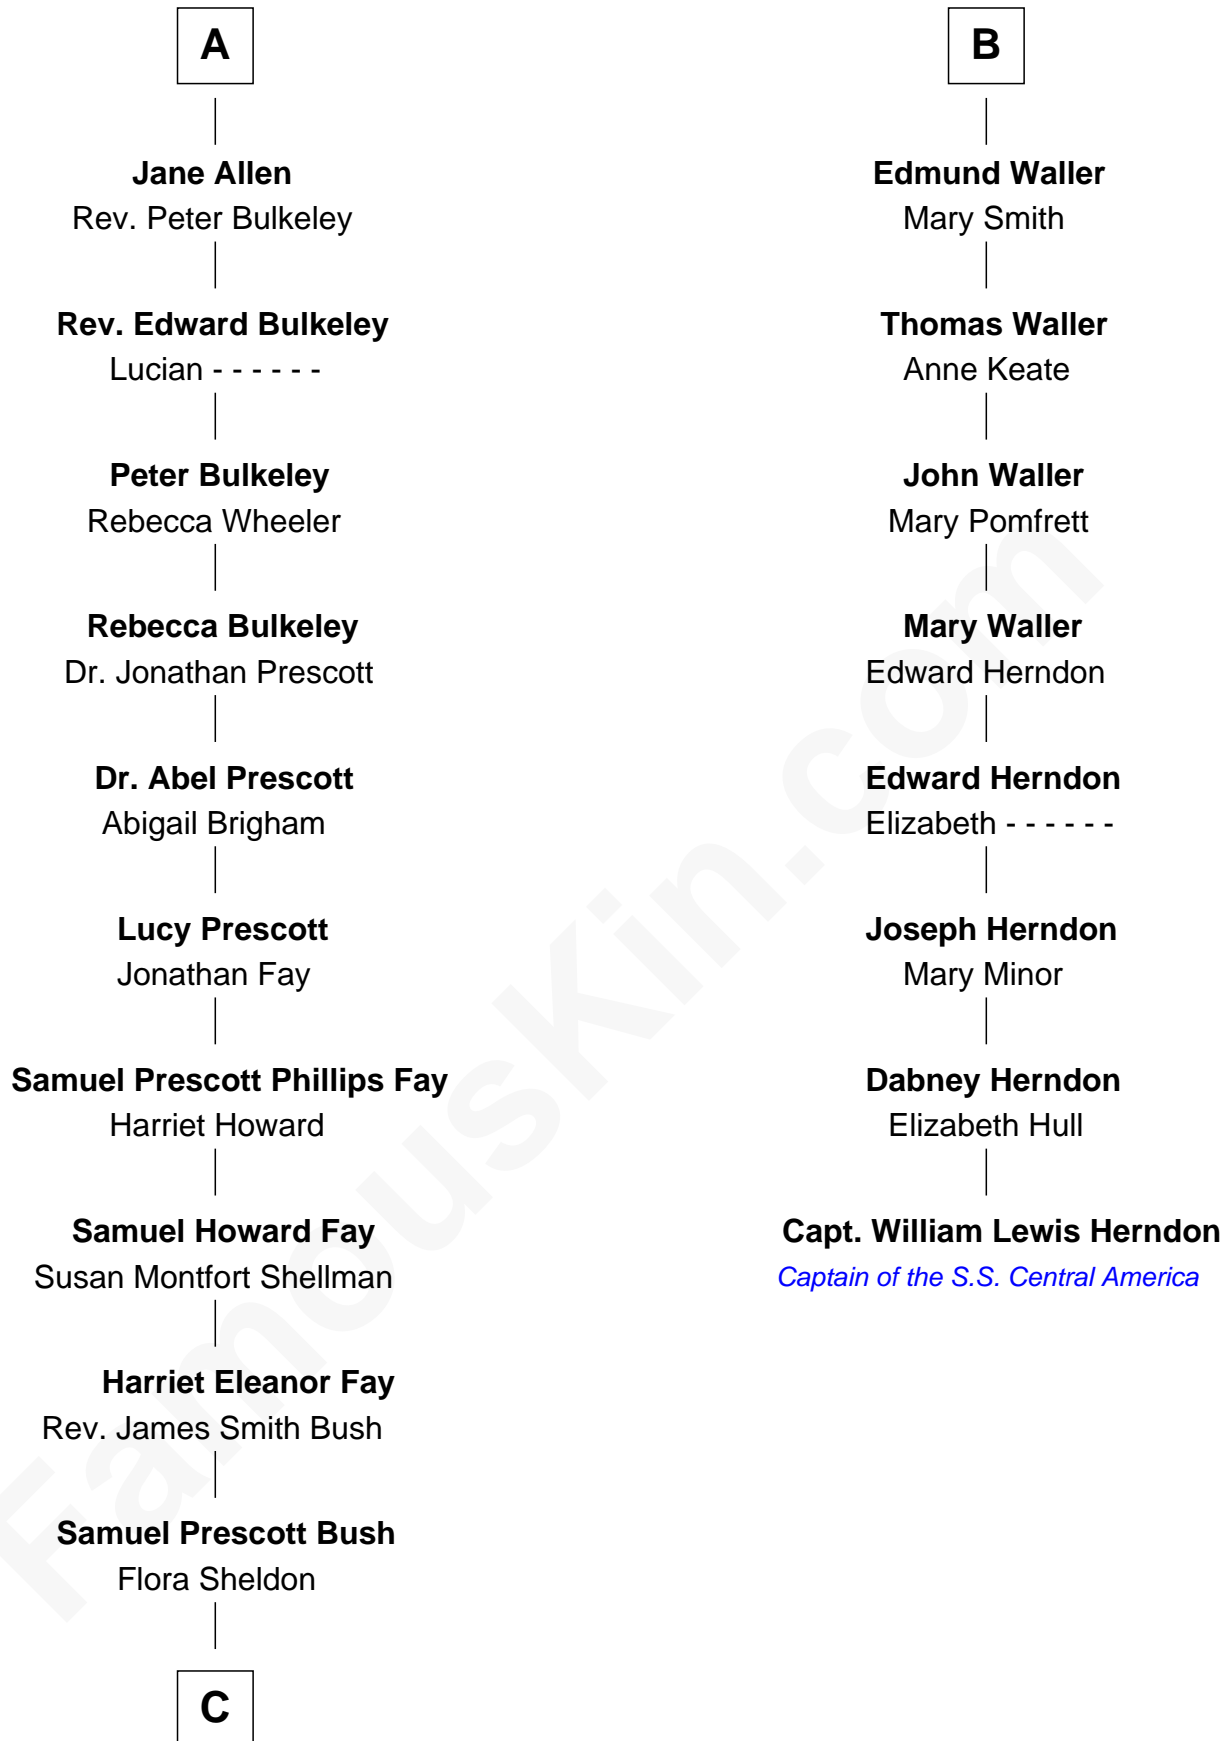

FamousKin.com
Relationship Chart of
George W. Bush
43rd U.S. President

14th cousin 5 times removed of
Capt. William Lewis Herndon
Captain of the ill fated S.S. Central America

C

—
Prescott Sheldon Bush

Dorothy Wear Walker

—
George Herbert Walker Bush

Barbara Pierce

—
George W. Bush

43rd U.S. President

FamousKin.com