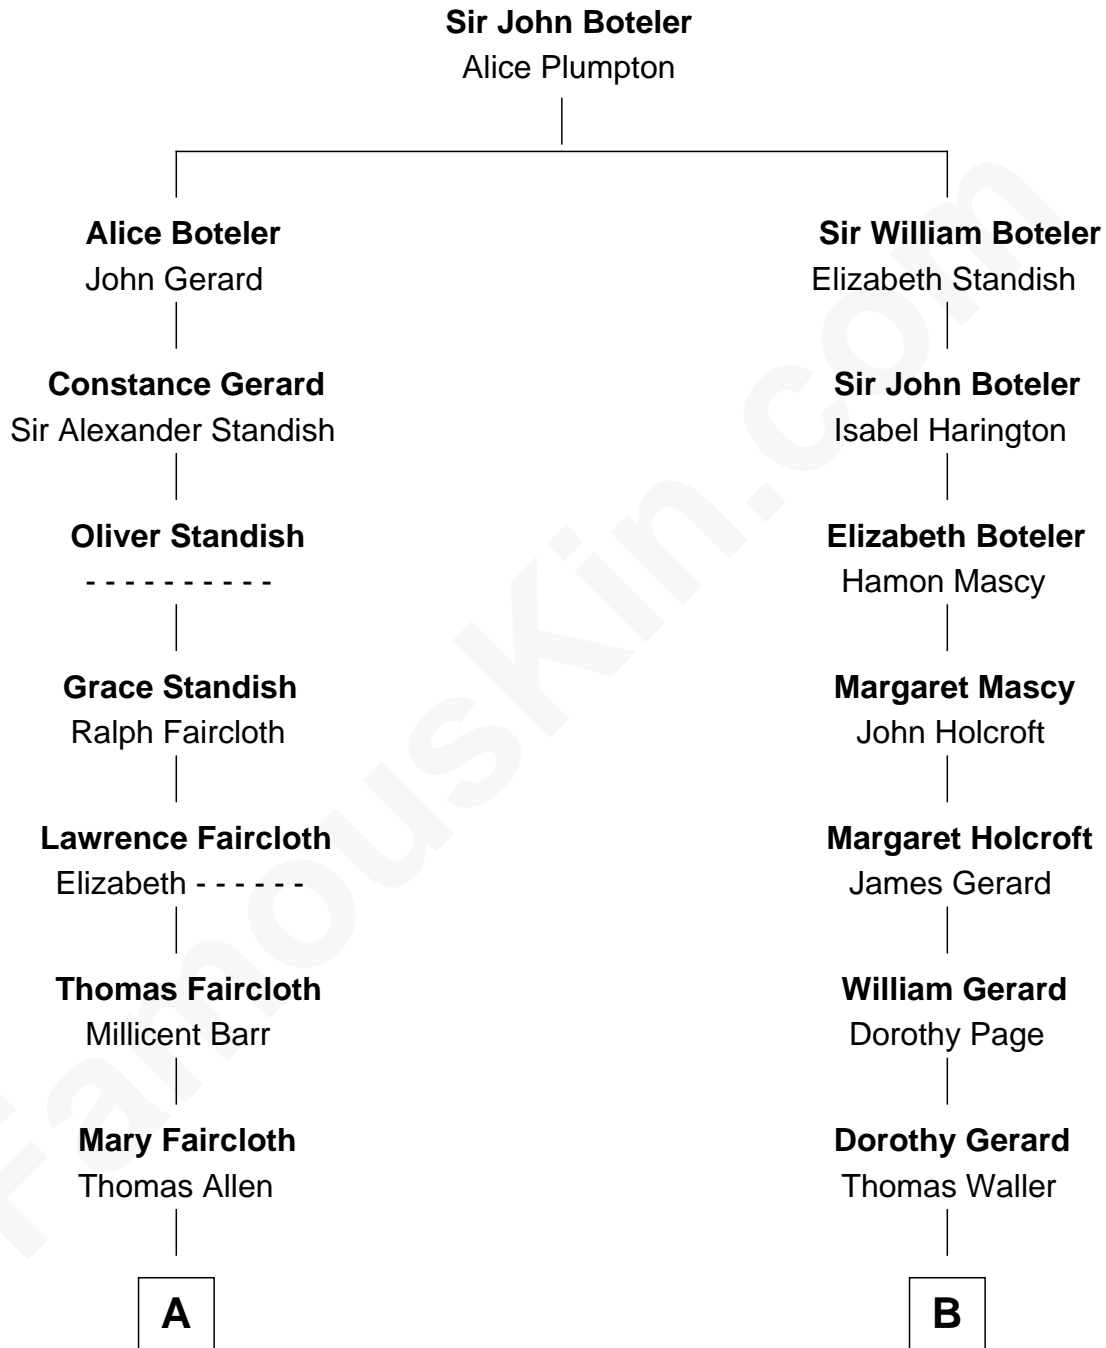

FamousKin.com
Relationship Chart of
George W. Bush
43rd U.S. President

14th cousin 5 times removed of
Capt. William Lewis Herndon
Captain of the ill fated S.S. Central America

C

—
Prescott Sheldon Bush

Dorothy Wear Walker

—
George Herbert Walker Bush

Barbara Pierce

—
George W. Bush

43rd U.S. President

FamousKin.com