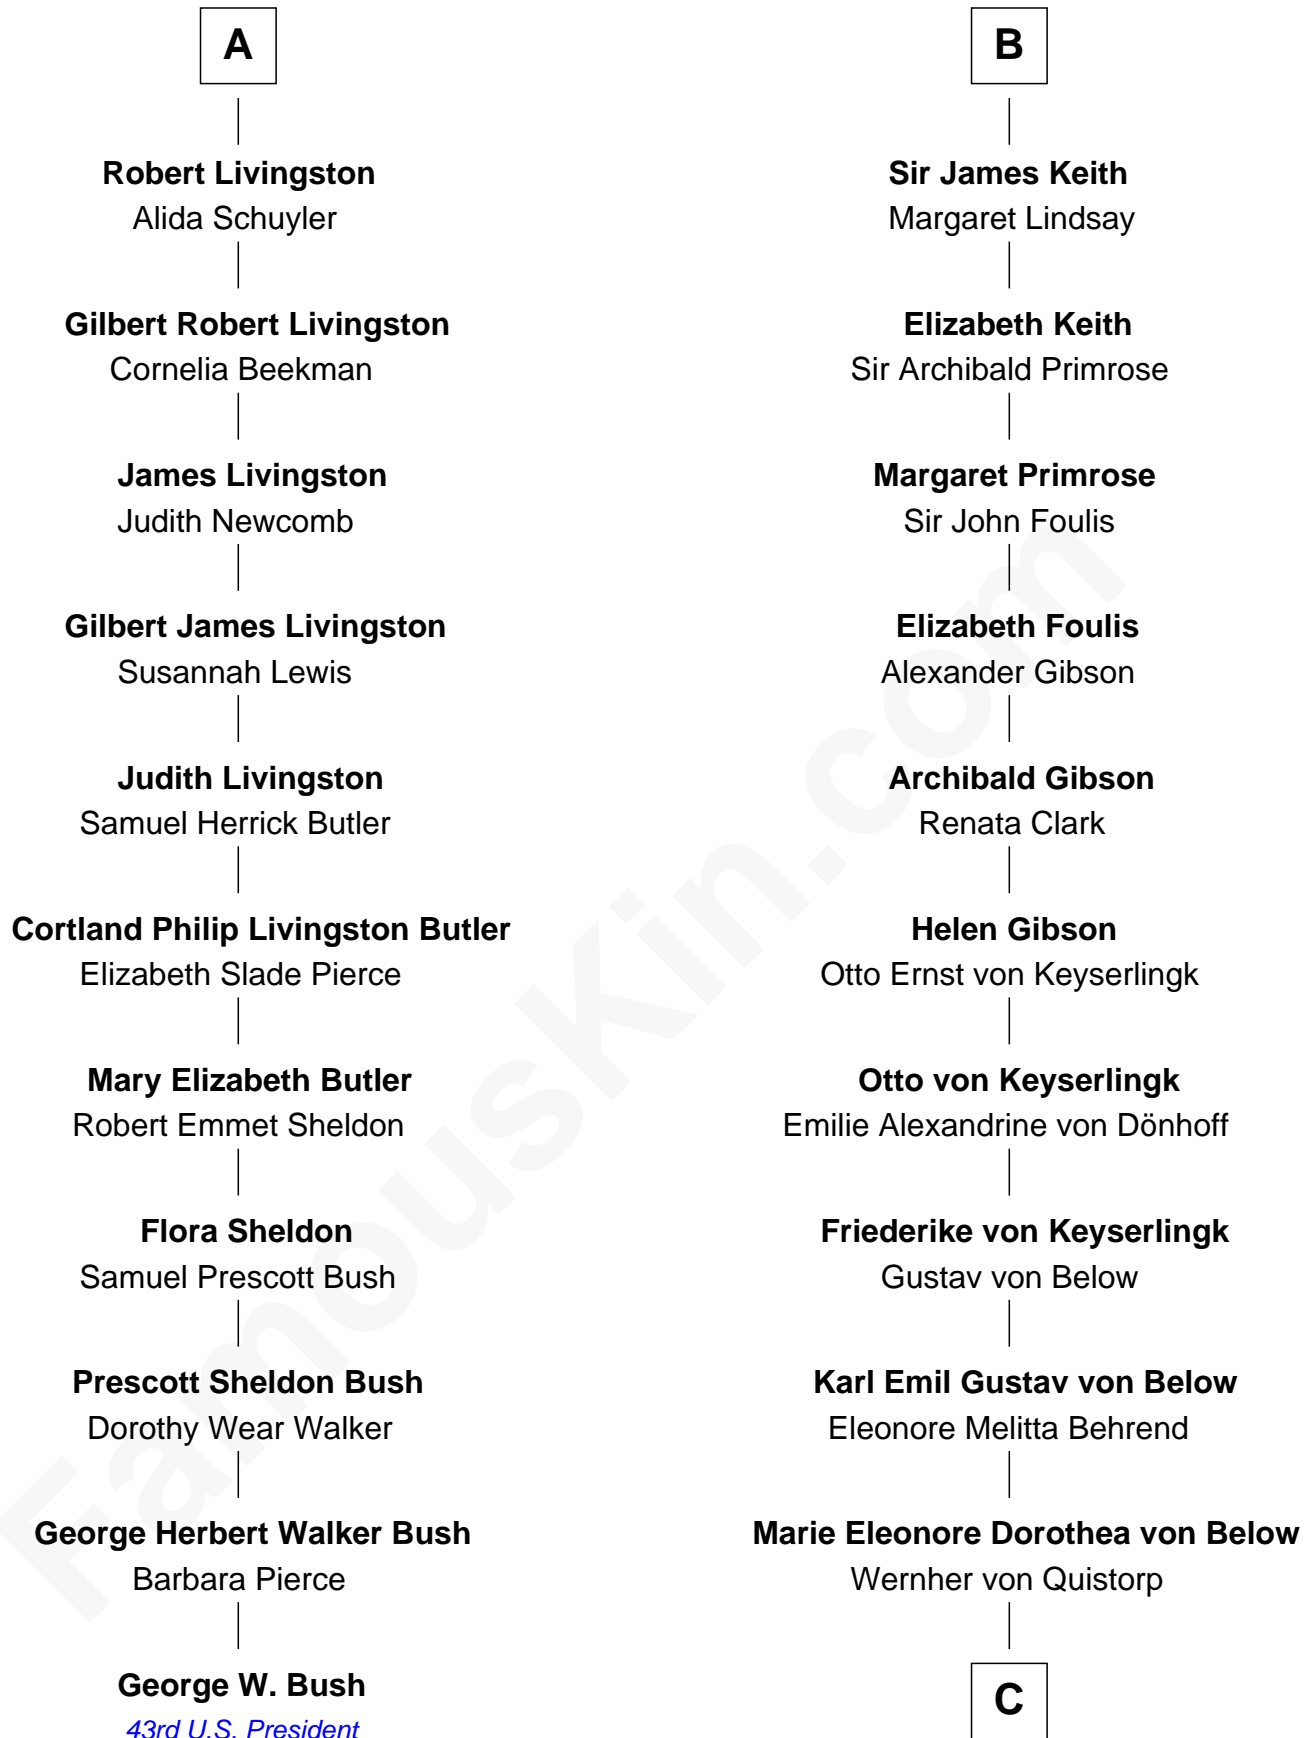

FamousKin.com Relationship Chart of

George W. Bush

43rd U.S. President

17th cousin 1 time removed of

Wernher von Braun

Rocket Scientist

Sir Robert Erskine

Elizabeth Lindsay

Janet Douglas

Mariot Erskine

William Keith

William Keith

Elizabeth Gordon

Robert Keith

Elizabeth Douglas

William Keith

Margaret Keith

William Keith

Elizabeth Hay

George Keith

Margaret Ogilvy

B

C

Emmy von Quistorp