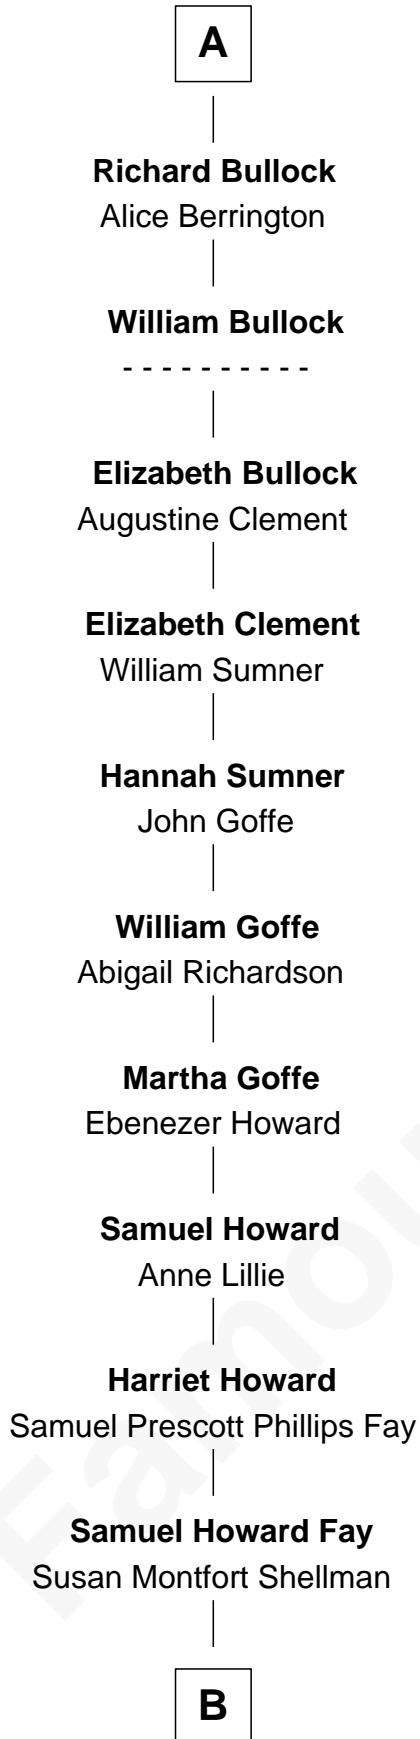

FamousKin.com Relationship Chart of

George W. Bush

43rd U.S. President

7th cousin 14 times removed of

King Henry VIII

King of England

William de Montagu
Katherine de Grandison

Sibyl de Montagu
Sir Edmund Fitzalan

Philippe Fitzalan
Sir Richard Sergeaux

Alice Sergeaux
Sir Richard de Vere

Sir John de Vere
Elizabeth Howard

Joan de Vere
Sir William Norreys

Margaret Norreys
Gilbert Bullock

Thomas Bullock
Alice Kingsmill

A

Philippa de Montagu
Sir Roger de Mortimer

Edmund Mortimer
Philippa Plantagenet

Roger Mortimer
Eleanor Holand

Anne de Mortimer
Richard of York

Sir Richard Plantagenet
Cecily Neville

Edward IV, King of England
Elizabeth Woodville

Elizabeth of York
Henry VII, King of England

King Henry VIII
King of England

B

—
Harriet Eleanor Fay
Rev. James Smith Bush

—
Samuel Prescott Bush
Flora Sheldon

—
Prescott Sheldon Bush
Dorothy Wear Walker

—
George Herbert Walker Bush
Barbara Pierce