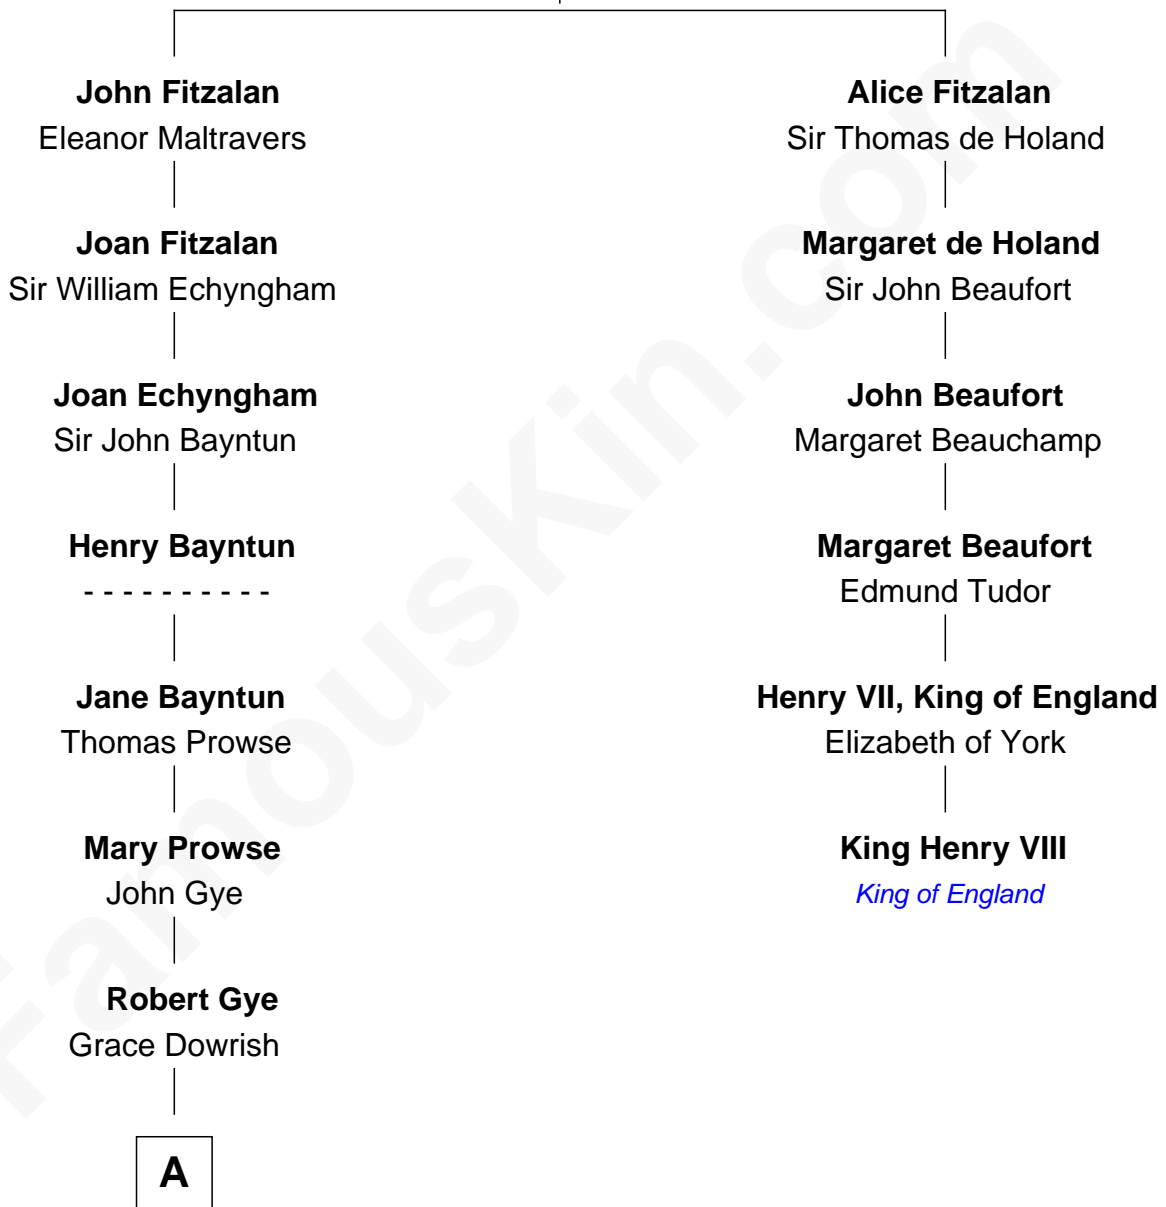

FamousKin.com Relationship Chart of

George W. Bush
43rd U.S. President

5th cousin 14 times removed of

King Henry VIII
King of England

Richard Fitzalan
Eleanor Plantagenet

A

Mary Gye

Rev. John Maverick

Elias Maverick

Anna Harris

Abigail Maverick

Matthew Clark

Mary Clark

John Stacy

Nymphas Stacy

Hannah Littlehale